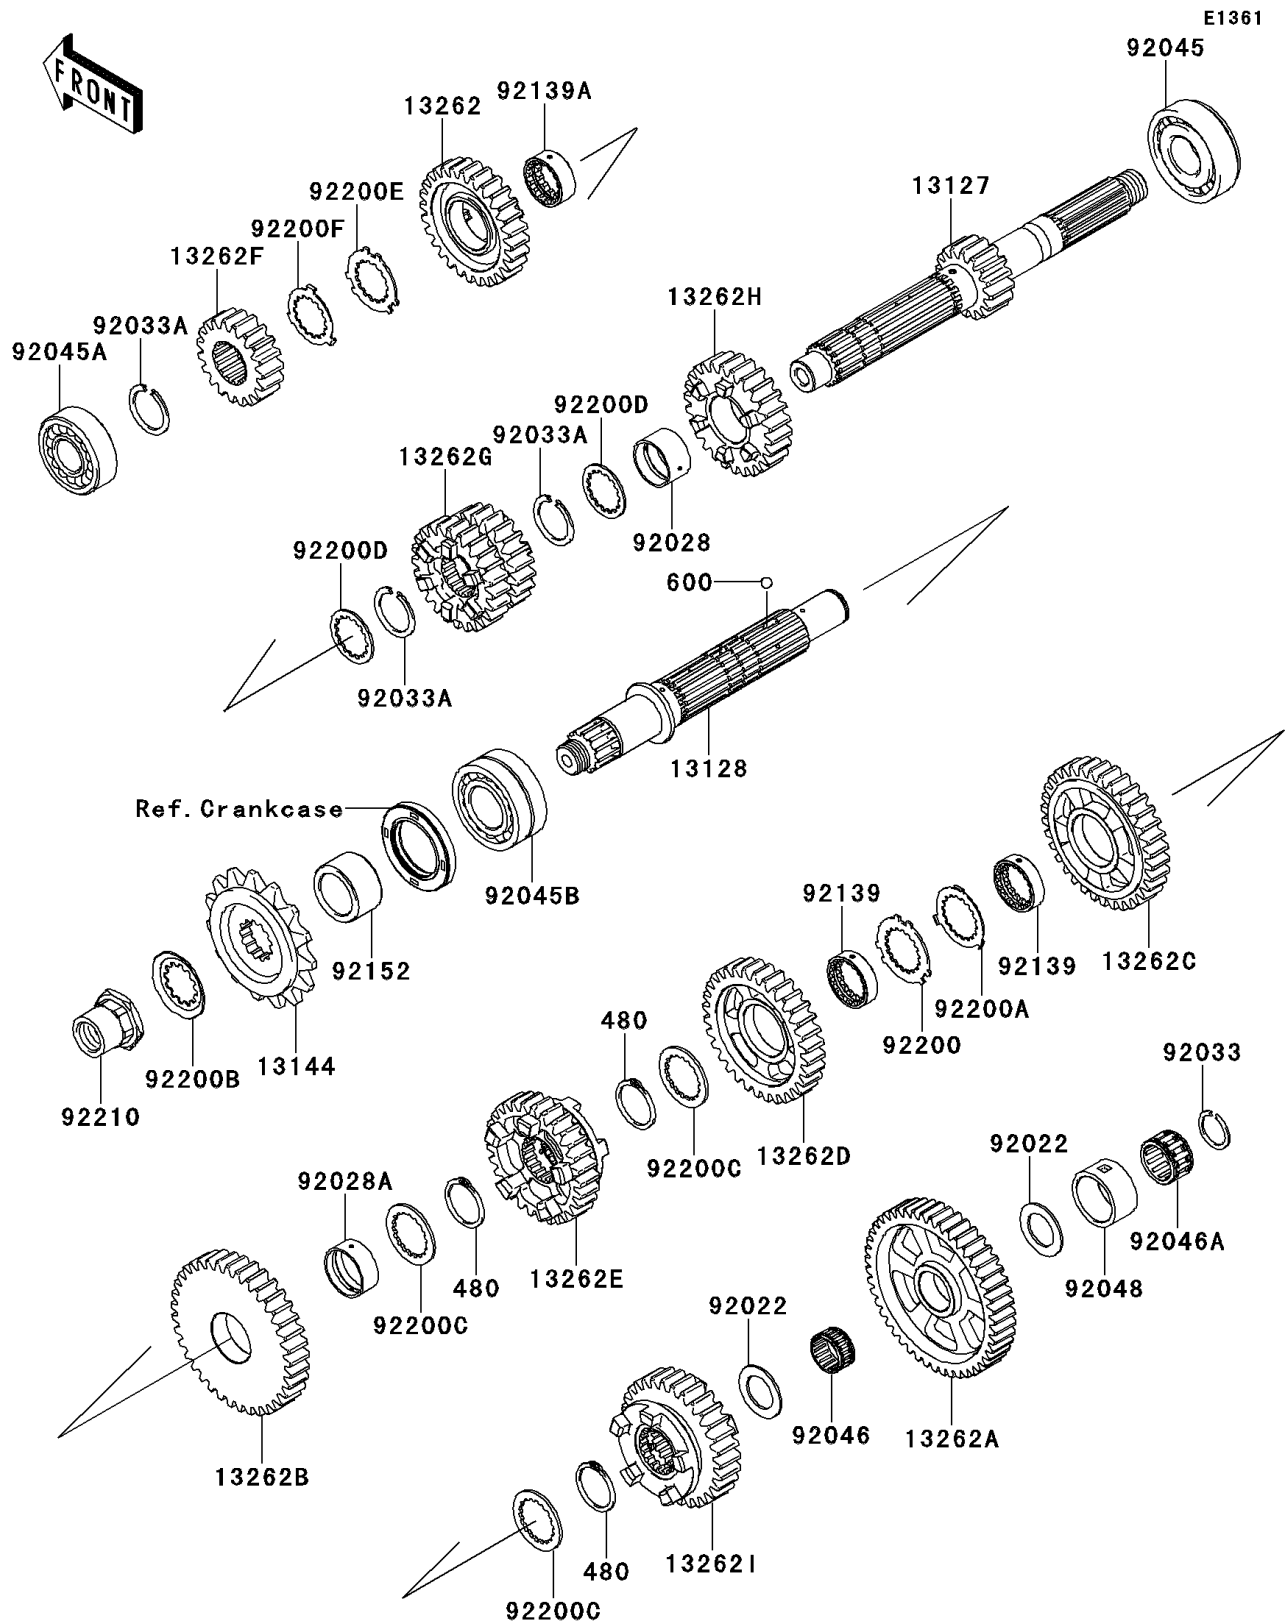

2013 NINJA® ZX™-14R PARTS DIAGRAM

Transmission

2013 NINJA® ZX™-14R PARTS LIST

Transmission

ITEM NAME	PART NUMBER	QUANTITY
CIRCLIP (Ref # 480)	480J2900	1
BALL-STEEL,5/32 (Ref # 600)	600A0500	1
SHAFT-TRANSMISSION INPUT,18T (Ref # 13127)	13127-0646	1
SHAFT-TRANSMISSION OUTPUT (Ref # 13128)	13128-0677	1
SPROCKET-OUTPUT,17T (Ref # 13144)	13144-0040	1
GEAR,INPUT TOP,28T (Ref # 13262)	13262-0925	1
GEAR,OUTPUT LOW,47T (Ref # 13262A)	13262-0941	1
GEAR,OUTPUT 2ND,37T (Ref # 13262B)	13262-0942	1
GEAR,OUTPUT 3RD,34T (Ref # 13262C)	13262-0943	1
GEAR,OUTPUT 4TH,32T (Ref # 13262D)	13262-0944	1
GEAR,OUTPUT TOP,29T (Ref # 13262E)	13262-0945	1
GEAR,INPUT 2ND,19T (Ref # 13262F)	13262-0946	1
GEAR,INPUT 3RD&4TH,22T&24T (Ref # 13262G)	13262-0947	1
GEAR,INPUT 5TH,26T (Ref # 13262H)	13262-0948	1
GEAR,OUTPUT 5TH,30T (Ref # 13262I)	13262-0957	1
WASHER,22.3X35X1.6 (Ref # 92022)	92022-212	1
BUSHING (Ref # 92028)	92028-1935	1
BUSHING (Ref # 92028A)	92028-1937	1
RING-SNAP,20X25.5X1.2 (Ref # 92033)	92033-025	1
RING-SNAP,T=1.5 (Ref # 92033A)	92033-1249	1
BEARING-BALL,830045-5SH2 (Ref # 92045)	92045-0047	1
BEARING-BALL,DG2152RDDSH2 (Ref # 92045A)	92045-0048	1
BEARING-BALL,DAC2857NSSH6CS9 (Ref # 92045B)	92045-0049	1
BEARING-NEEDLE,K22X26X13 (Ref # 92046)	92046-0018	1
BEARING-NEEDLE (Ref # 92046A)	92046-0609	1
RACE (Ref # 92048)	92048-0004	1
BUSHING (Ref # 92139)	92139-0255	1
BUSHING,INPUT 6TH,GEAR (Ref # 92139A)	92139-0256	1
COLLAR (Ref # 92152)	92152-0326	1

2013 NINJA® ZX™-14R PARTS LIST

Transmission

ITEM NAME	PART NUMBER	QUANTITY
WASHER,27.5X43X1.5 (Ref # 92200)	92200-0255	1
WASHER,27.5X39.7X1.0 (Ref # 92200A)	92200-0256	1
WASHER,23.9X45X1.0 (Ref # 92200B)	92200-0260	1
WASHER,TOOTHED,28X40X2 (Ref # 92200C)	92200-1277	1
WASHER,25.5X35.5X1.5 (Ref # 92200D)	92200-1340	1
WASHER,25.8X40.5X1.5 (Ref # 92200E)	92200-1522	1
WASHER,25.2X37.0X1.0 (Ref # 92200F)	92200-1523	1
NUT,20X1.5 (Ref # 92210)	92210-0237	1