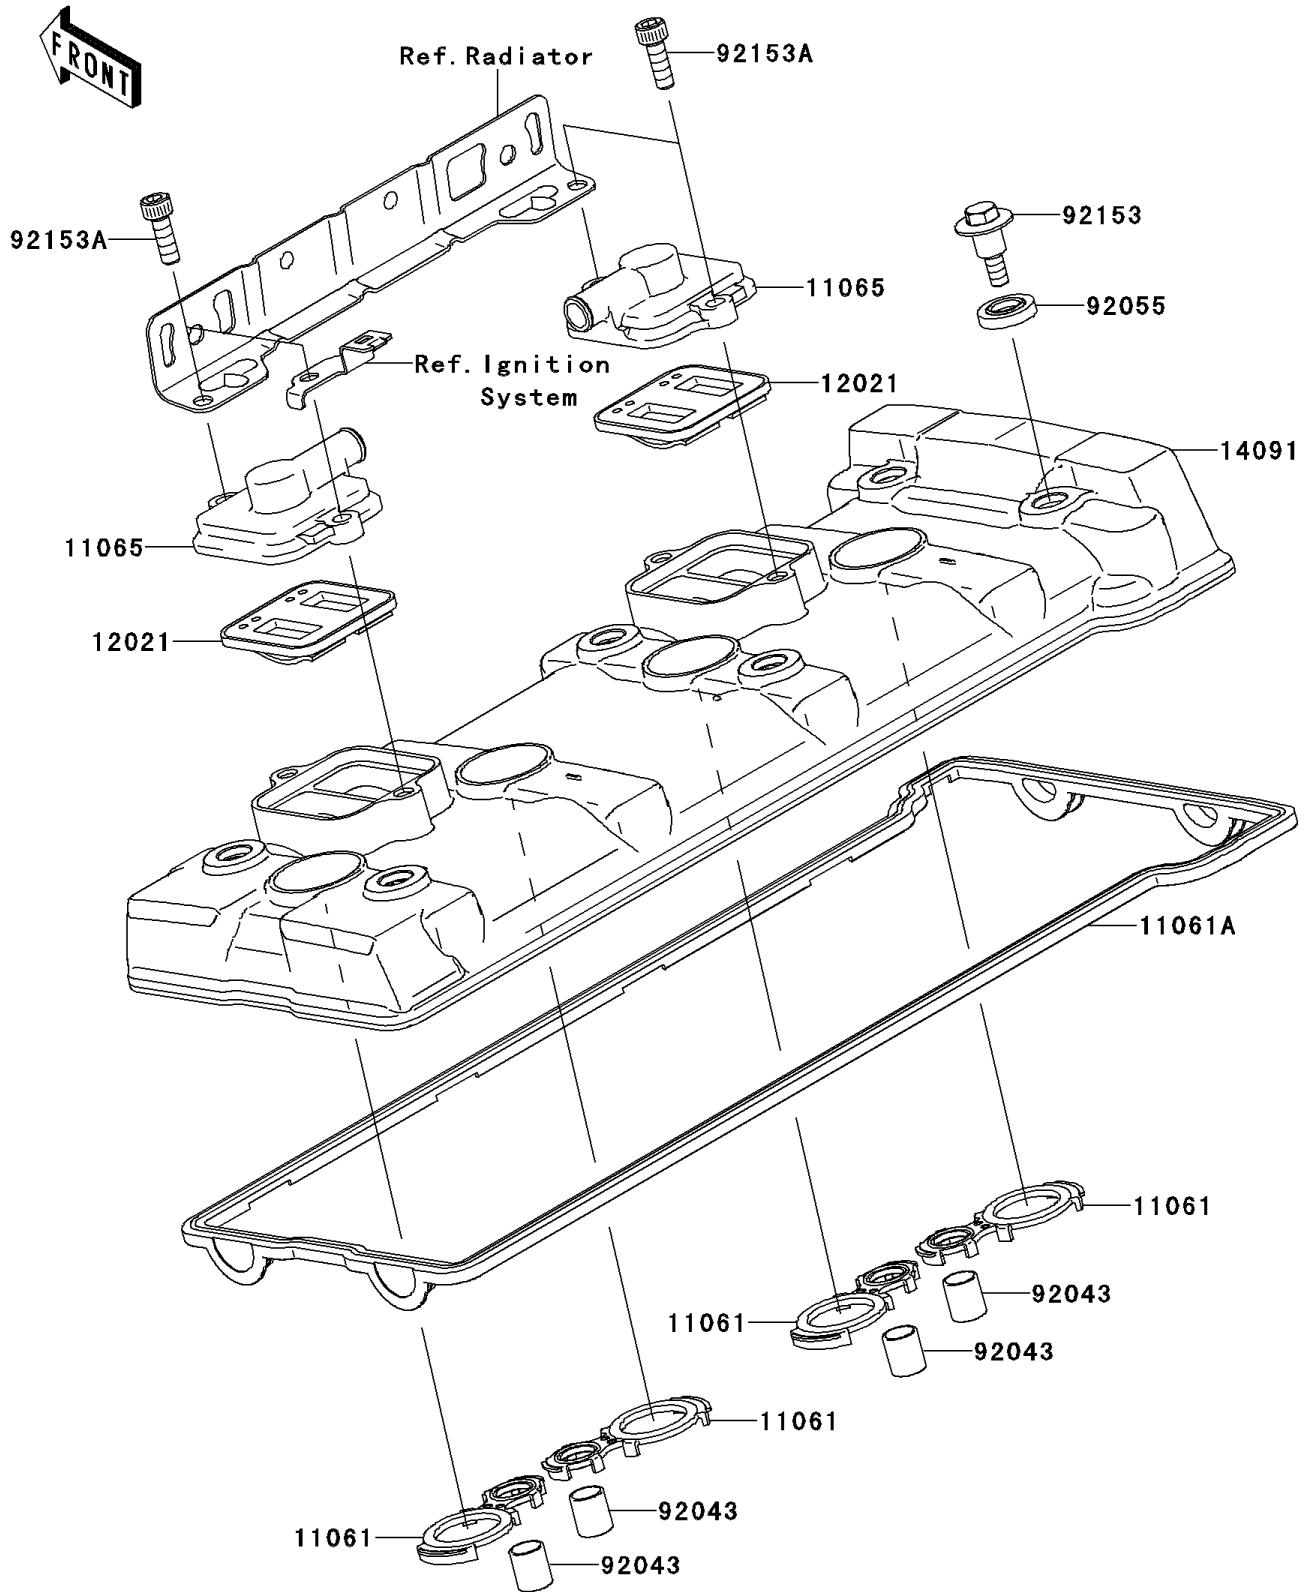

2013 NINJA® ZX™-14R PARTS DIAGRAM

Cylinder Head Cover

E1112

2013 NINJA® ZX™-14R PARTS LIST

Cylinder Head Cover

ITEM NAME	PART NUMBER	QUANTITY
GASKET,HEAD HOLE (Ref # 11061)	11061-0196	1
GASKET,HEAD COVER (Ref # 11061A)	11061-0738	1
CAP (Ref # 11065)	11065-1247	1
VALVE-ASSY-REED (Ref # 12021)	12021-1130	1
COVER,HEAD (Ref # 14091)	14091-1574	1
PIN,10.1X12X14 (Ref # 92043)	92043-4009	1
RING-O (Ref # 92055)	92055-0187	1
BOLT,FLANGED,6X22.5 (Ref # 92153)	92153-1016	1
BOLT,SOCKET,6X18 (Ref # 92153A)	92153-1284	1