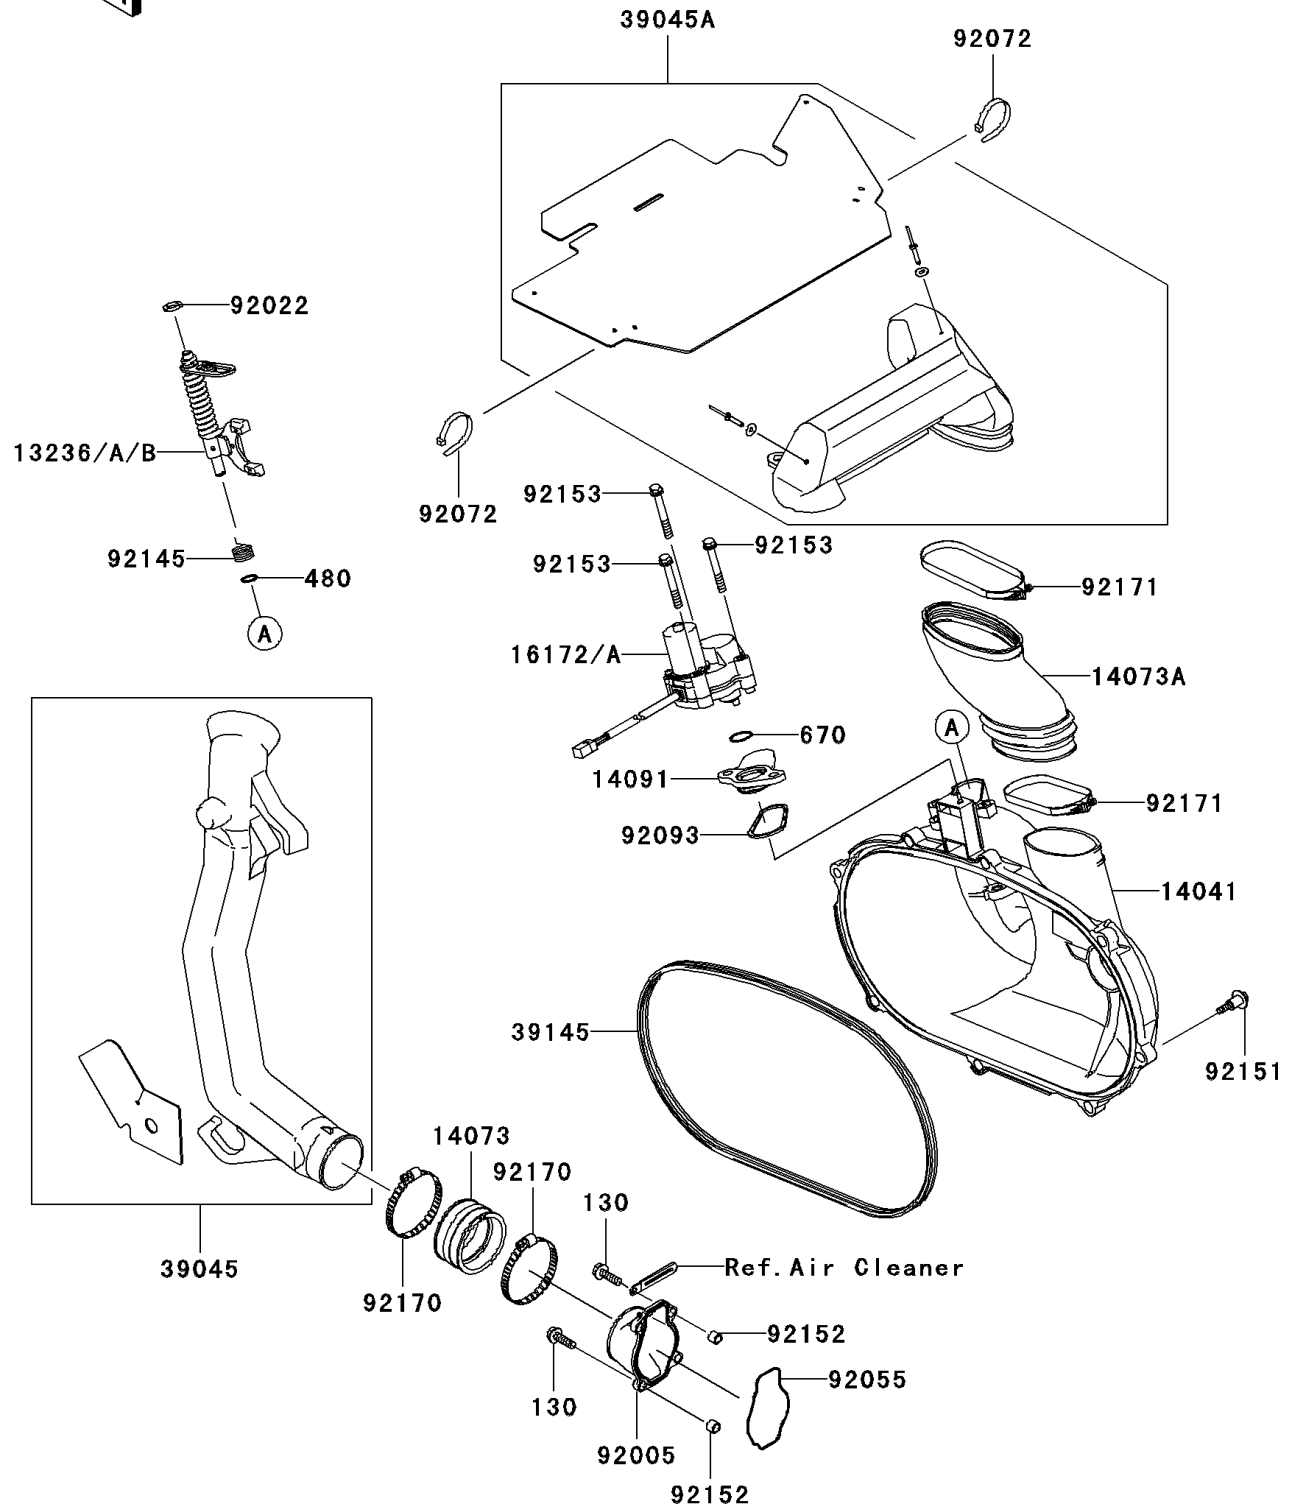

2010 Brute Force® 650 4x4 PARTS DIAGRAM

Converter Cover

E1393

2010 Brute Force® 650 4x4 PARTS LIST

Converter Cover

ITEM NAME	PART NUMBER	QUANTITY
BOLT-FLANGED,6X20 (Ref # 130)	130CD0620	4
CIRCLIP-TYPE-C,10MM (Ref # 480)	480J1000	1
O RING (Ref # 670)	670D3022	1
LEVER-COMP,YELLOW (Ref # 13236)	13236-0046	AR
LEVER-COMP,GREEN (Ref # 13236A)	13236-0047	AR
LEVER-COMP,PAINT LESS (Ref # 13236B)	13236-0048	1
COVER-COMP (Ref # 14041)	14041-1158	1
DUCT,JOINT (Ref # 14073)	14073-1775	1
DUCT,EXHAUST (Ref # 14073A)	14073-1792	1
COVER (Ref # 14091)	14091-1421	1
ACTUATOR (Ref # 16172A)	16172-0018	1
DUCT-ASSY,SNORKEL,IN (Ref # 39045)	39045-0002	1
DUCT-ASSY,SNORKEL,EX (Ref # 39045A)	39045-1063	1
TRIM-SEAL (Ref # 39145)	39145-1135	1
FITTING (Ref # 92005)	92005-1387	1
WASHER,10.2X16X1 (Ref # 92022)	92022-1829	1
RING-O (Ref # 92055)	92055-1630	1
BAND,L=188 (Ref # 92072)	92072-1239	2
SEAL (Ref # 92093)	92093-1548	1
SPRING (Ref # 92145)	92145-1567	1
BOLT,FLANGED,6X30 (Ref # 92151)	92151-1686	8
COLLAR (Ref # 92152)	92152-1332	4
BOLT,6X47 (Ref # 92153)	92153-0678	3
CLAMP (Ref # 92170)	92170-1764	2
CLAMP (Ref # 92171)	92171-1336	2