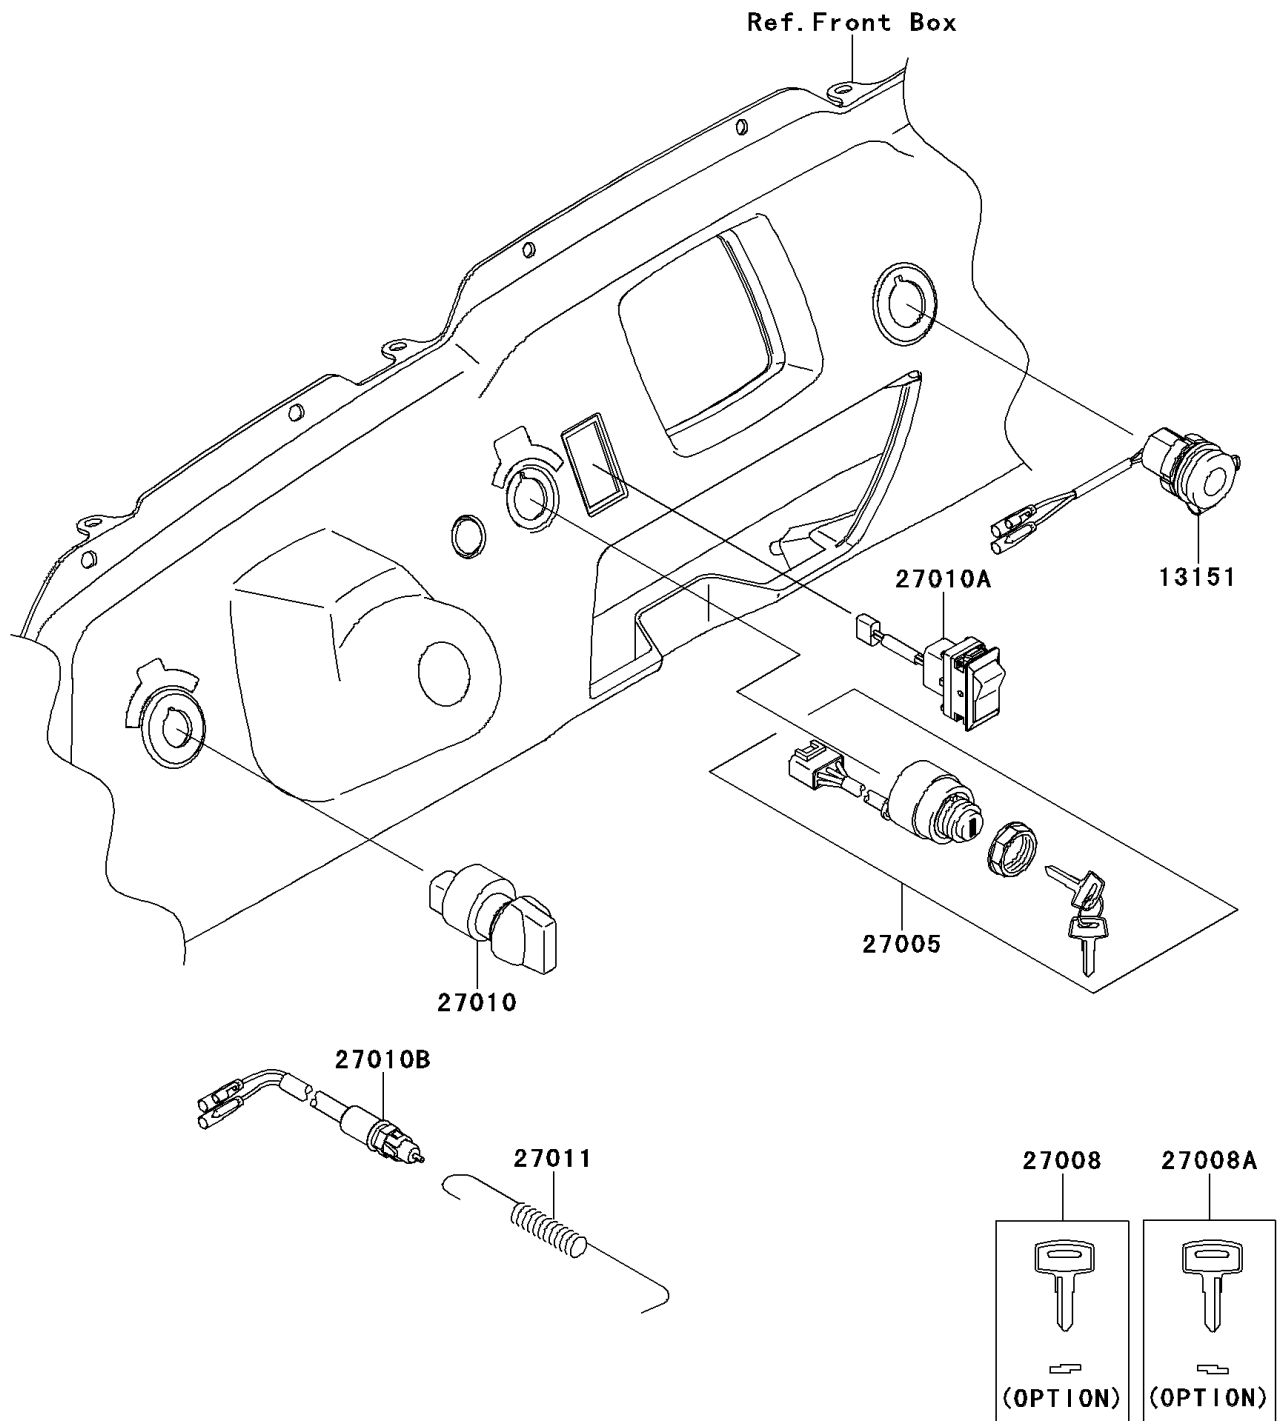

2012 TERYX® 750 FI 4x4 SPORT PARTS DIAGRAM

Ignition Switch

F2770

2012 TERYX® 750 FI 4x4 SPORT PARTS LIST

Ignition Switch

ITEM NAME	PART NUMBER	QUANTITY
SWITCH-COMP,D.C.TERMINAL (Ref # 13151)	13151-0003	1
SWITCH-ASSY-IGNITION (Ref # 27005)	27005-0036	1
KEY-LOCK,BLANK (Ref # 27008)	27008-1153	1
KEY-LOCK,BLANK (Ref # 27008A)	27008-1157	1
SWITCH,HEAD LAMP (Ref # 27010)	27010-0067	1
SWITCH,2/4WD (Ref # 27010A)	27010-0068	1
SWITCH,REAR BRAKE (Ref # 27010B)	27010-1475	1
SPRING,BRAKE LAMP SWITCH (Ref # 27011)	27011-006	1