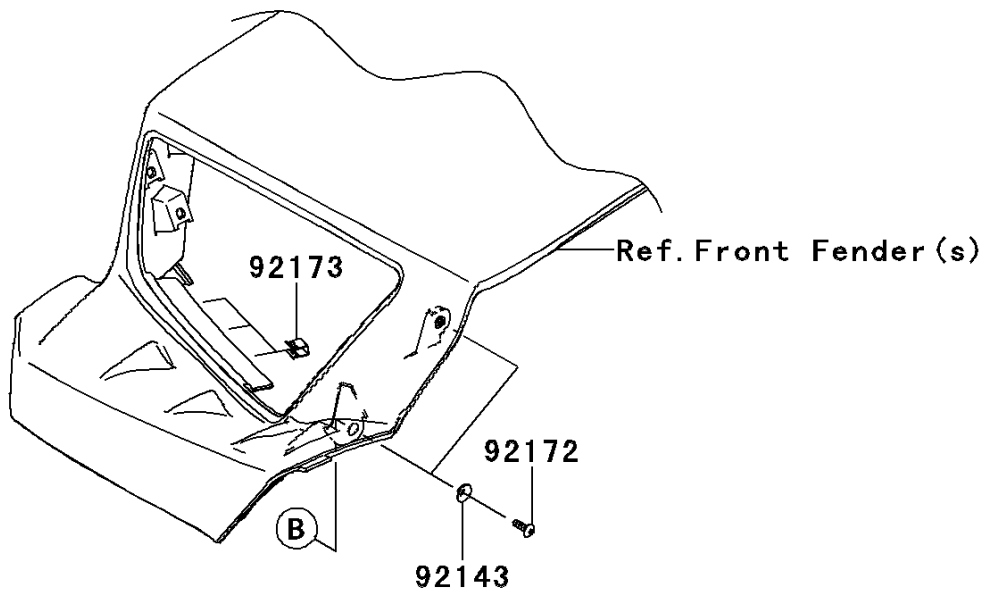

2012 TERYX® 750 FI 4x4 SPORT PARTS DIAGRAM

Headlight(s)

F2710

LH	(14092)
RH	(14092A)

LH	(14092B)
RH	(14092C)

2012 TERYX® 750 FI 4x4 SPORT PARTS LIST

Headlight(s)

ITEM NAME	PART NUMBER	QUANTITY
BOLT-FLANGED-SMALL,6X25 (Ref # 132)	132BA0625	1
SCREW-PAN-WP-CROS,4X45 (Ref # 224)	224AA0445	1
COVER,HEAD LAMP,FR,LH (Ref # 14092)	14092-0054	1
COVER,HEAD LAMP,FR,RH (Ref # 14092A)	14092-0055	1
COVER,HEAD LAMP,RR,LH (Ref # 14092B)	14092-0056	1
COVER,HEAD LAMP,RR,RH (Ref # 14092C)	14092-0057	1
LENS-COMP,HEAD LAMP (Ref # 23007)	23007-0096	1
NUT,4MM,FOCUS ADJUST (Ref # 23020)	23020-018	1
NUT,5MM (Ref # 92015)	92015-1627	1
NUT,RUBBER,6MM (Ref # 92015A)	92015-1692	1
WASHER,6.5X20X1.6 (Ref # 92022)	92022-125	1
COLLAR,6.8X10X12 (Ref # 92027)	92027-162	1
BULB,12V 35/35W (Ref # 92069)	92069-0019	1
DAMPER (Ref # 92075)	92075-1690	1
SPRING,FOCUS ADJUST (Ref # 92081)	92081-1896	1
COLLAR (Ref # 92143)	92143-1087	1
SCREW,5X16 (Ref # 92172)	92172-0322	1
SCREW,TAPPING,5X10 (Ref # 92172A)	92172-1061	1
CLAMP (Ref # 92173)	92173-0104	1
NUT (Ref # 92210)	92210-1125	1