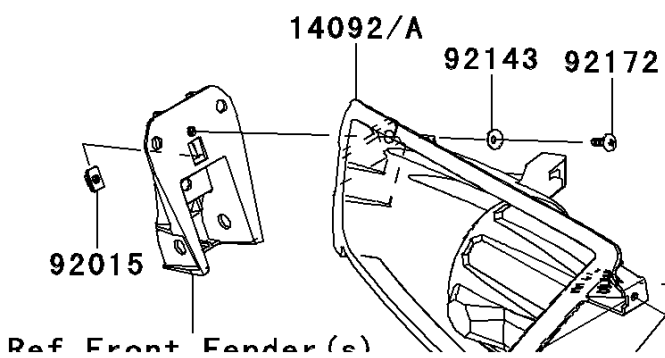

2012 TERYX® 750 FI 4x4 SPORT PARTS DIAGRAM

Headlight(s)

F2710

LH	(14092)
RH	(14092A)

LH	(14092B)
RH	(14092C)

2012 TERYX® 750 FI 4x4 SPORT PARTS LIST

Headlight(s)

ITEM NAME	PART NUMBER	QUANTITY
BOLT-FLANGED-SMALL,6X25 (Ref # 132)	132BA0625	1
SCREW-PAN-WP-CROS,4X45 (Ref # 224)	224AA0445	1
COVER,HEAD LAMP,FR,LH (Ref # 14092)	14092-0054	1
COVER,HEAD LAMP,FR,RH (Ref # 14092A)	14092-0055	1
COVER,HEAD LAMP,RR,LH (Ref # 14092B)	14092-0056	1
COVER,HEAD LAMP,RR,RH (Ref # 14092C)	14092-0057	1
LENS-COMP,HEAD LAMP (Ref # 23007)	23007-0096	1
NUT,4MM,FOCUS ADJUST (Ref # 23020)	23020-018	1
NUT,5MM (Ref # 92015)	92015-1627	1
NUT,RUBBER,6MM (Ref # 92015A)	92015-1692	1
WASHER,6.5X20X1.6 (Ref # 92022)	92022-125	1
COLLAR,6.8X10X12 (Ref # 92027)	92027-162	1
BULB,12V 35/35W (Ref # 92069)	92069-0019	1
DAMPER (Ref # 92075)	92075-1690	1
SPRING,FOCUS ADJUST (Ref # 92081)	92081-1896	1
COLLAR (Ref # 92143)	92143-1087	1
SCREW,5X16 (Ref # 92172)	92172-0322	1
SCREW,TAPPING,5X10 (Ref # 92172A)	92172-1061	1
CLAMP (Ref # 92173)	92173-0104	1
NUT (Ref # 92210)	92210-1125	1