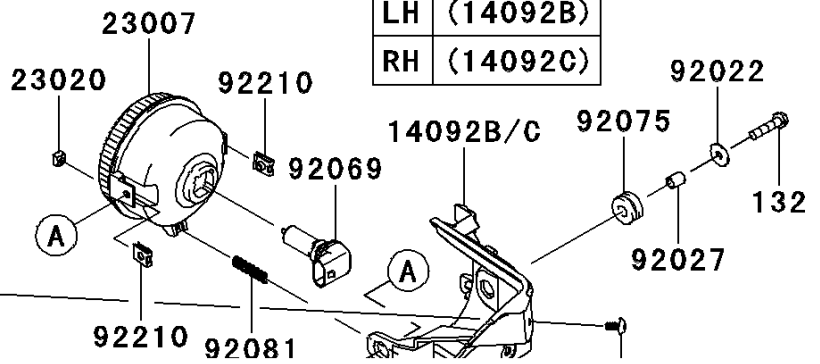

2012 TERYX® 750 FI 4x4 SPORT PARTS DIAGRAM

Headlight(s)

F2710

LH	(14092)
RH	(14092A)

LH	(14092B)
RH	(14092C)

2012 TERYX® 750 FI 4x4 SPORT PARTS LIST

Headlight(s)

ITEM NAME	PART NUMBER	QUANTITY
BOLT-FLANGED-SMALL,6X25 (Ref # 132)	132BA0625	1
SCREW-PAN-WP-CROS,4X45 (Ref # 224)	224AA0445	1
COVER,HEAD LAMP,FR,LH (Ref # 14092)	14092-0054	1
COVER,HEAD LAMP,FR,RH (Ref # 14092A)	14092-0055	1
COVER,HEAD LAMP,RR,LH (Ref # 14092B)	14092-0056	1
COVER,HEAD LAMP,RR,RH (Ref # 14092C)	14092-0057	1
LENS-COMP,HEAD LAMP (Ref # 23007)	23007-0096	1
NUT,4MM,FOCUS ADJUST (Ref # 23020)	23020-018	1
NUT,5MM (Ref # 92015)	92015-1627	1
NUT,RUBBER,6MM (Ref # 92015A)	92015-1692	1
WASHER,6.5X20X1.6 (Ref # 92022)	92022-125	1
COLLAR,6.8X10X12 (Ref # 92027)	92027-162	1
BULB,12V 35/35W (Ref # 92069)	92069-0019	1
DAMPER (Ref # 92075)	92075-1690	1
SPRING,FOCUS ADJUST (Ref # 92081)	92081-1896	1
COLLAR (Ref # 92143)	92143-1087	1
SCREW,5X16 (Ref # 92172)	92172-0322	1
SCREW,TAPPING,5X10 (Ref # 92172A)	92172-1061	1
CLAMP (Ref # 92173)	92173-0104	1
NUT (Ref # 92210)	92210-1125	1