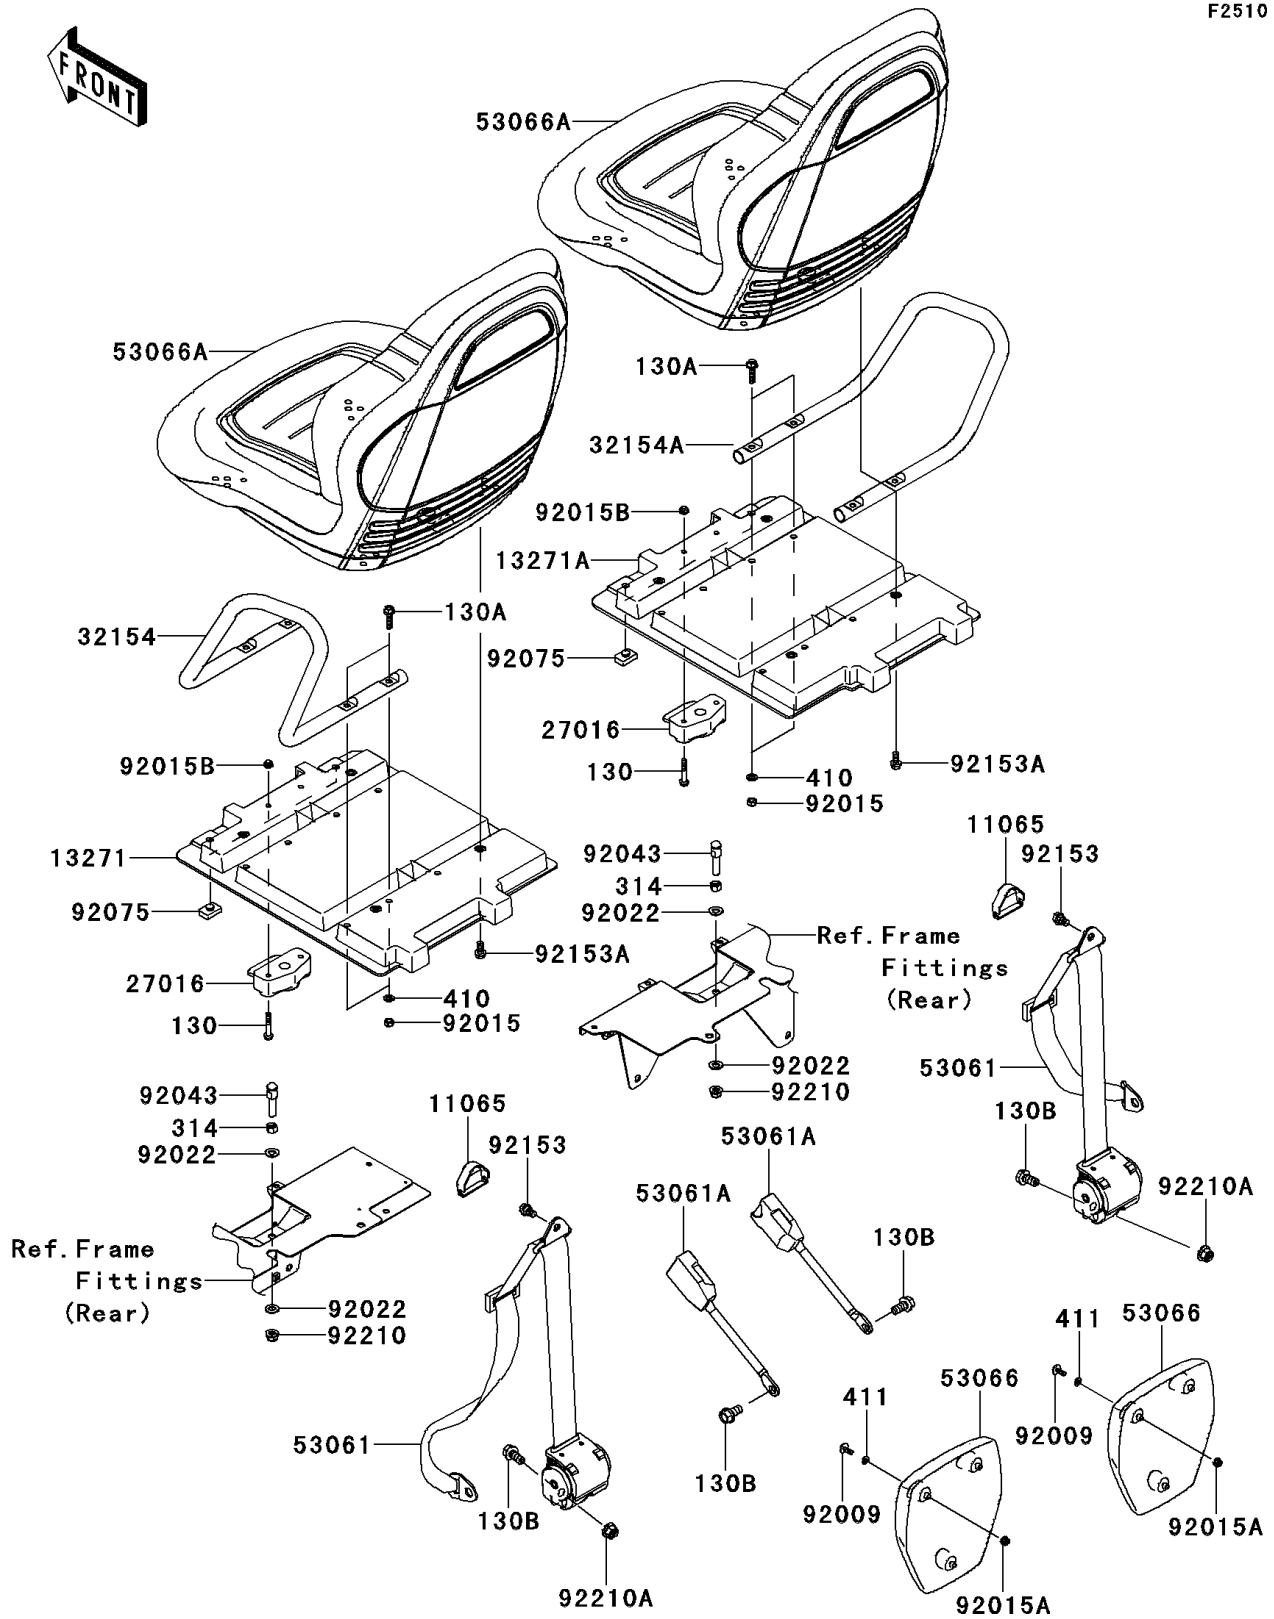

2012 TERYX® 750 FI 4x4 SPORT PARTS DIAGRAM

Seat

F2510

2012 TERYX® 750 FI 4x4 SPORT PARTS LIST

Seat

ITEM NAME	PART NUMBER	QUANTITY
BOLT-FLANGED,6X40 (Ref # 130)	130CA0640	1
BOLT-FLANGED,8X30 (Ref # 130A)	130CA0830	1
BOLT-FLANGED,12X25 (Ref # 130B)	130CA1225	1
NUT-HEX-FINE,10MM (Ref # 314)	314AA1000	1
WASHER-PLAIN-SMALL,8MM (Ref # 410)	410AA0800	1
WASHER-PLAIN,6.5X13X1 (Ref # 411)	411AB0600	1
CAP (Ref # 11065)	11065-0713	1
PLATE,SEAT,LWR,LH,F.BLACK (Ref # 13271)	13271-0894-6Z	1
PLATE,SEAT,LWR,RH,F.BLACK (Ref # 13271A)	13271-0895-6Z	1
LOCK-ASSY,SEAT,LH&RH (Ref # 27016)	27016-3758	1
PIPE,SEAT PLATE,LH (Ref # 32154)	32154-1249	1
PIPE,SEAT PLATE,RH (Ref # 32154A)	32154-1250	1
BELT-SEAT (Ref # 53061)	53061-0014	1
BELT-SEAT,BUCKLE (Ref # 53061A)	53061-0015	1
SEAT-ASSY,PAD HEAD,BLACK (Ref # 53066)	53066-0163-6D	1
SEAT-ASSY (Ref # 53066A)	53066-0195	1
SCREW,6X16 (Ref # 92009)	92009-1621	1
NUT,LOCK,8MM (Ref # 92015)	92015-1124	1
NUT,LOCK,FLANGED,6MM (Ref # 92015A)	92015-1603	1
NUT,LOCK,FLANGED,6MM (Ref # 92015B)	92015-1699	1
WASHER,10.5X20X1.6 (Ref # 92022)	92022-1591	1
PIN (Ref # 92043)	92043-0126	1
DAMPER,SEAT (Ref # 92075)	92075-1153	1
BOLT,FLANGED,10X16 (Ref # 92153)	92153-1740	1
BOLT (Ref # 92153A)	92153-1924	1
NUT,LOCK,FLANGED,10MM (Ref # 92210)	92210-0276	1
NUT,12MM (Ref # 92210A)	92210-0603	1