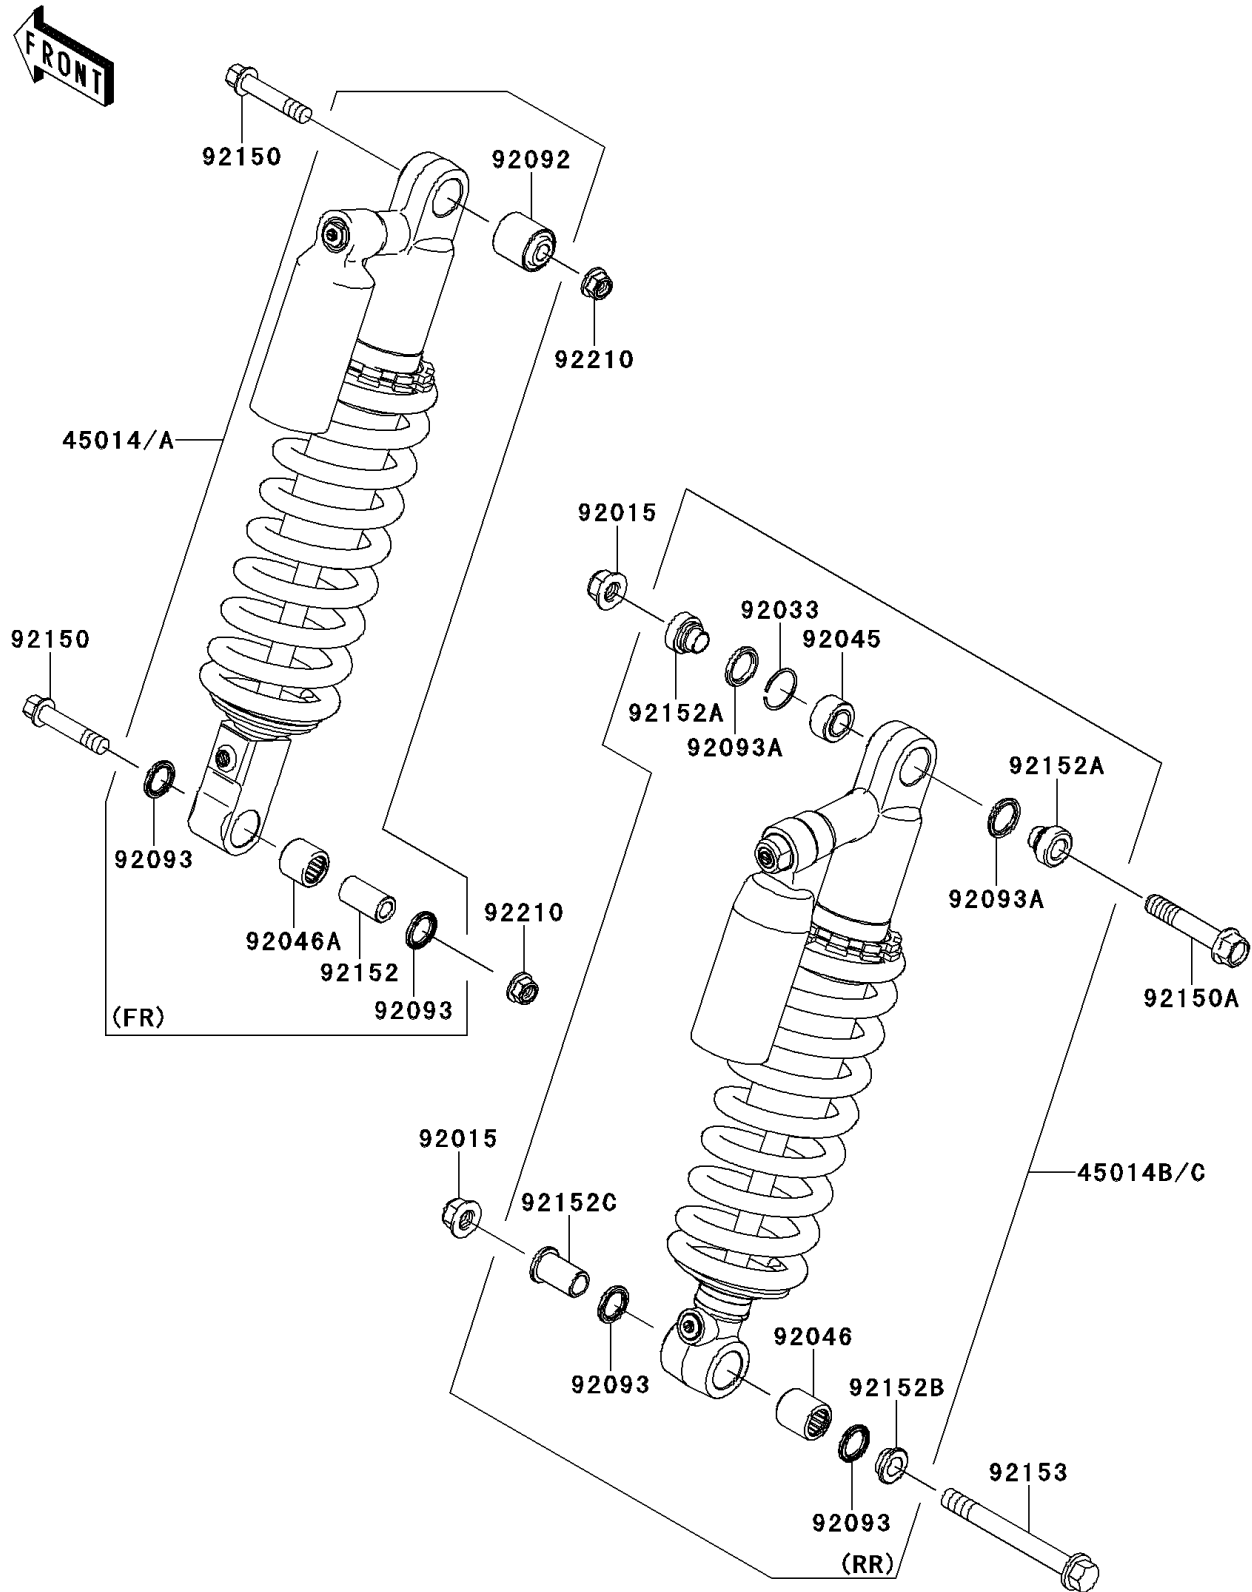

2012 TERYX® 750 FI 4x4 SPORT PARTS DIAGRAM

Shock Absorber(s)

F2280

2012 TERYX® 750 FI 4x4 SPORT PARTS LIST

Shock Absorber(s)

ITEM NAME	PART NUMBER	QUANTITY
SHOCKABSORBER,FR,M.P.BLUE (Ref # 45014)	45014-0221-17W	1
SHOCKABSORBER,RR,M.P.BLUE (Ref # 45014B)	45014-0222-17W	1
NUT,LOCK,FLANGED,12MM (Ref # 92015)	92015-1433	1
RING-SNAP (Ref # 92033)	92033-0054	1
BEARING-BALL (Ref # 92045)	92045-0120	1
BEARING-NEEDLE (Ref # 92046)	92046-0031	1
BEARING-NEEDLE (Ref # 92046A)	92046-0032	1
BUSHING-RUBBER (Ref # 92092)	92092-0014	1
SEAL (Ref # 92093)	92093-0124	1
SEAL (Ref # 92093A)	92093-0125	1
BOLT,FLANGED,10X50 (Ref # 92150)	92150-1125	1
BOLT,FLANGED,12X63 (Ref # 92150A)	92150-1258	1
COLLAR (Ref # 92152)	92152-0635	1
COLLAR (Ref # 92152A)	92152-0637	1
COLLAR (Ref # 92152B)	92152-0681	1
COLLAR (Ref # 92152C)	92152-0682	1
BOLT,FRANGED,12X108 (Ref # 92153)	92153-1741	1
NUT,LOCK,FLANGED,10MM (Ref # 92210)	92210-1080	1