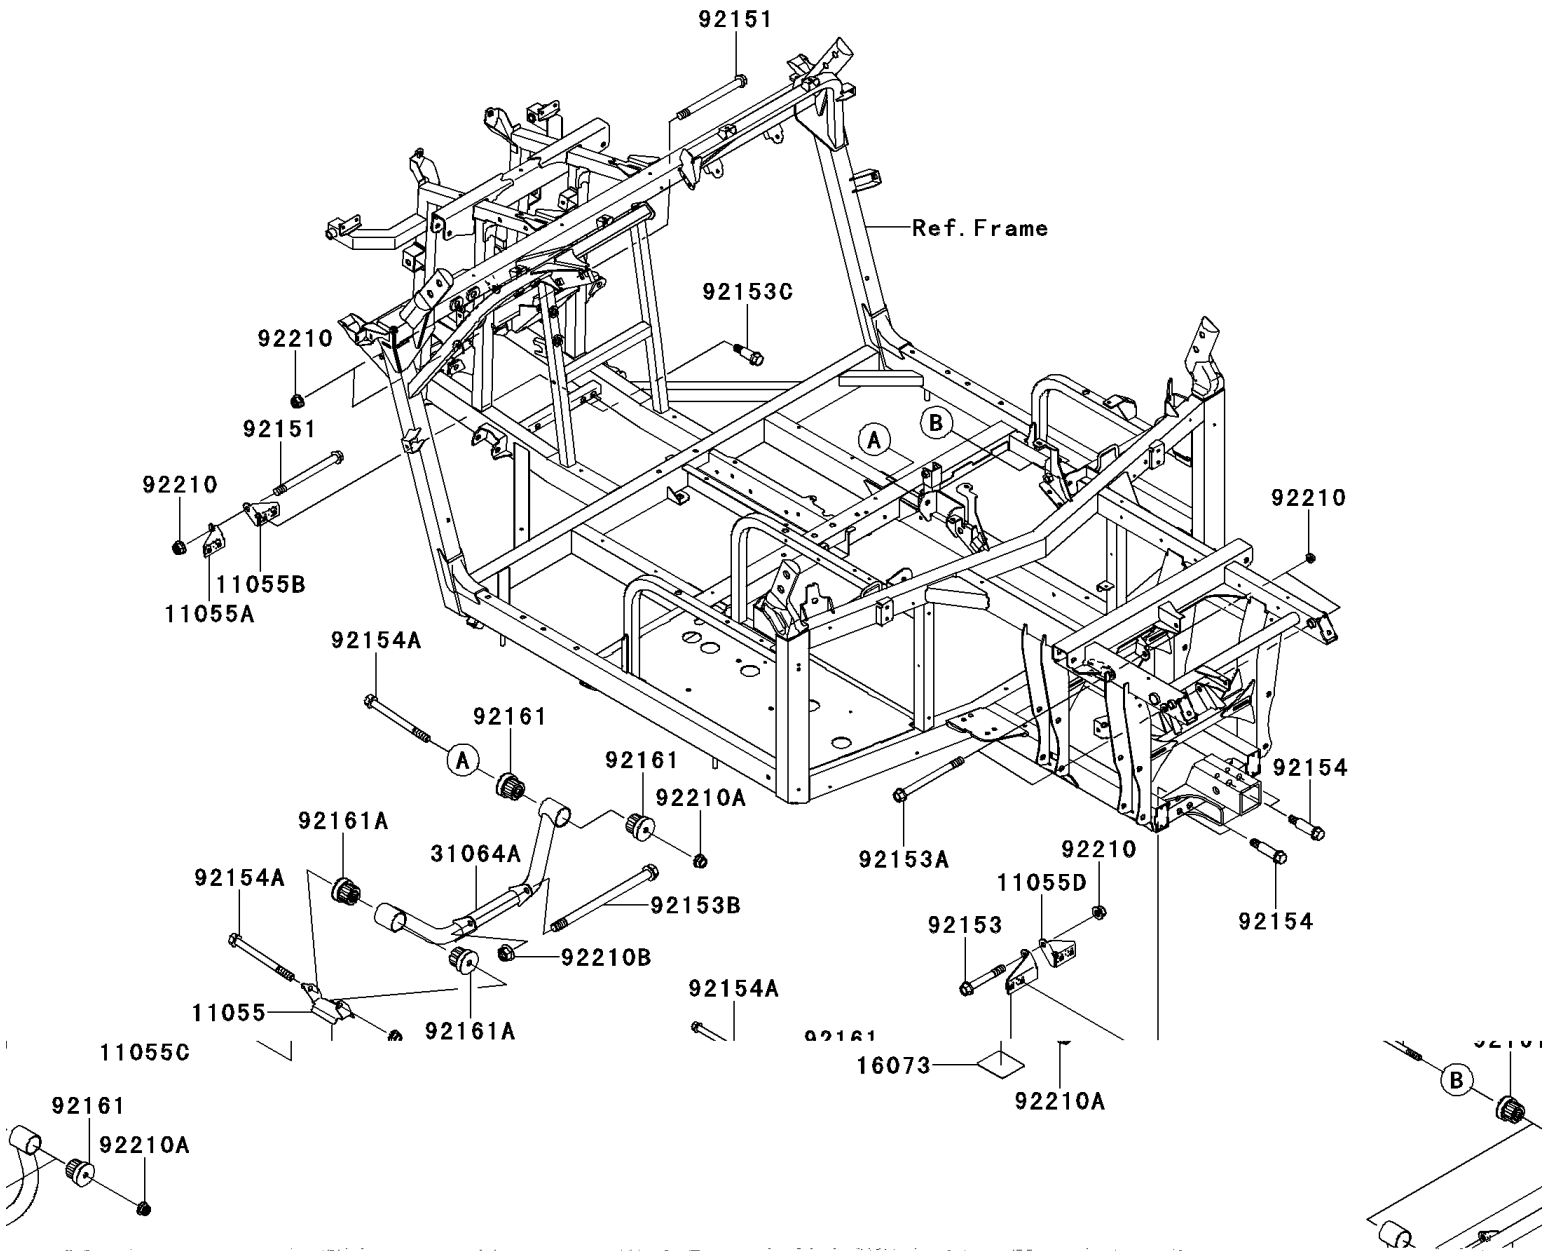

2012 TERYX[®] 750 FI 4x4 SPORT

PARTS DIAGRAM

Engine Mount

F2122

2012 TERYX® 750 FI 4x4 SPORT

PARTS LIST

Engine Mount

ITEM NAME	PART NUMBER	QUANTITY
BRACKET (Ref # 11055)	11055-1127	1
BRACKET,FRONT DIFF,LH (Ref # 11055A)	11055-1306	1
BRACKET,FRONT DIFF,RH (Ref # 11055B)	11055-1307	1
BRACKET,REAR DIFF,LH (Ref # 11055C)	11055-1308	1
BRACKET,REAR DIFF,RH (Ref # 11055D)	11055-1309	1
INSULATOR (Ref # 16073)	16073-0061	1
PIPE-COMP,RR (Ref # 31064)	31064-0158	1
PIPE-COMP,FR (Ref # 31064A)	31064-0159	1
BOLT,FLANGED,10X120 (Ref # 92151)	92151-1914	3
BOLT,FLANGED,10X70 (Ref # 92153)	92153-0871	1
BOLT,FLANGED,10X120 (Ref # 92153A)	92153-0872	2
BOLT,FLANGED,12X190 (Ref # 92153B)	92153-1272	2
BOLT,FLANGED,10X38 (Ref # 92153C)	92153-1742	4
BOLT,FLANGED,10X51.1 (Ref # 92154)	92154-0195	4
BOLT,FLANGED,10X105 (Ref # 92154A)	92154-0227	4
DAMPER (Ref # 92161)	92161-0423	6
DAMPER (Ref # 92161A)	92161-0571	2
NUT,LOCK,FLANGED,10MM (Ref # 92210)	92210-1081	6
NUT,LOCK,FLANGED,10MM (Ref # 92210A)	92210-1139	4
NUT,LOCK,FLANGED,12MM (Ref # 92210B)	92210-1150	1