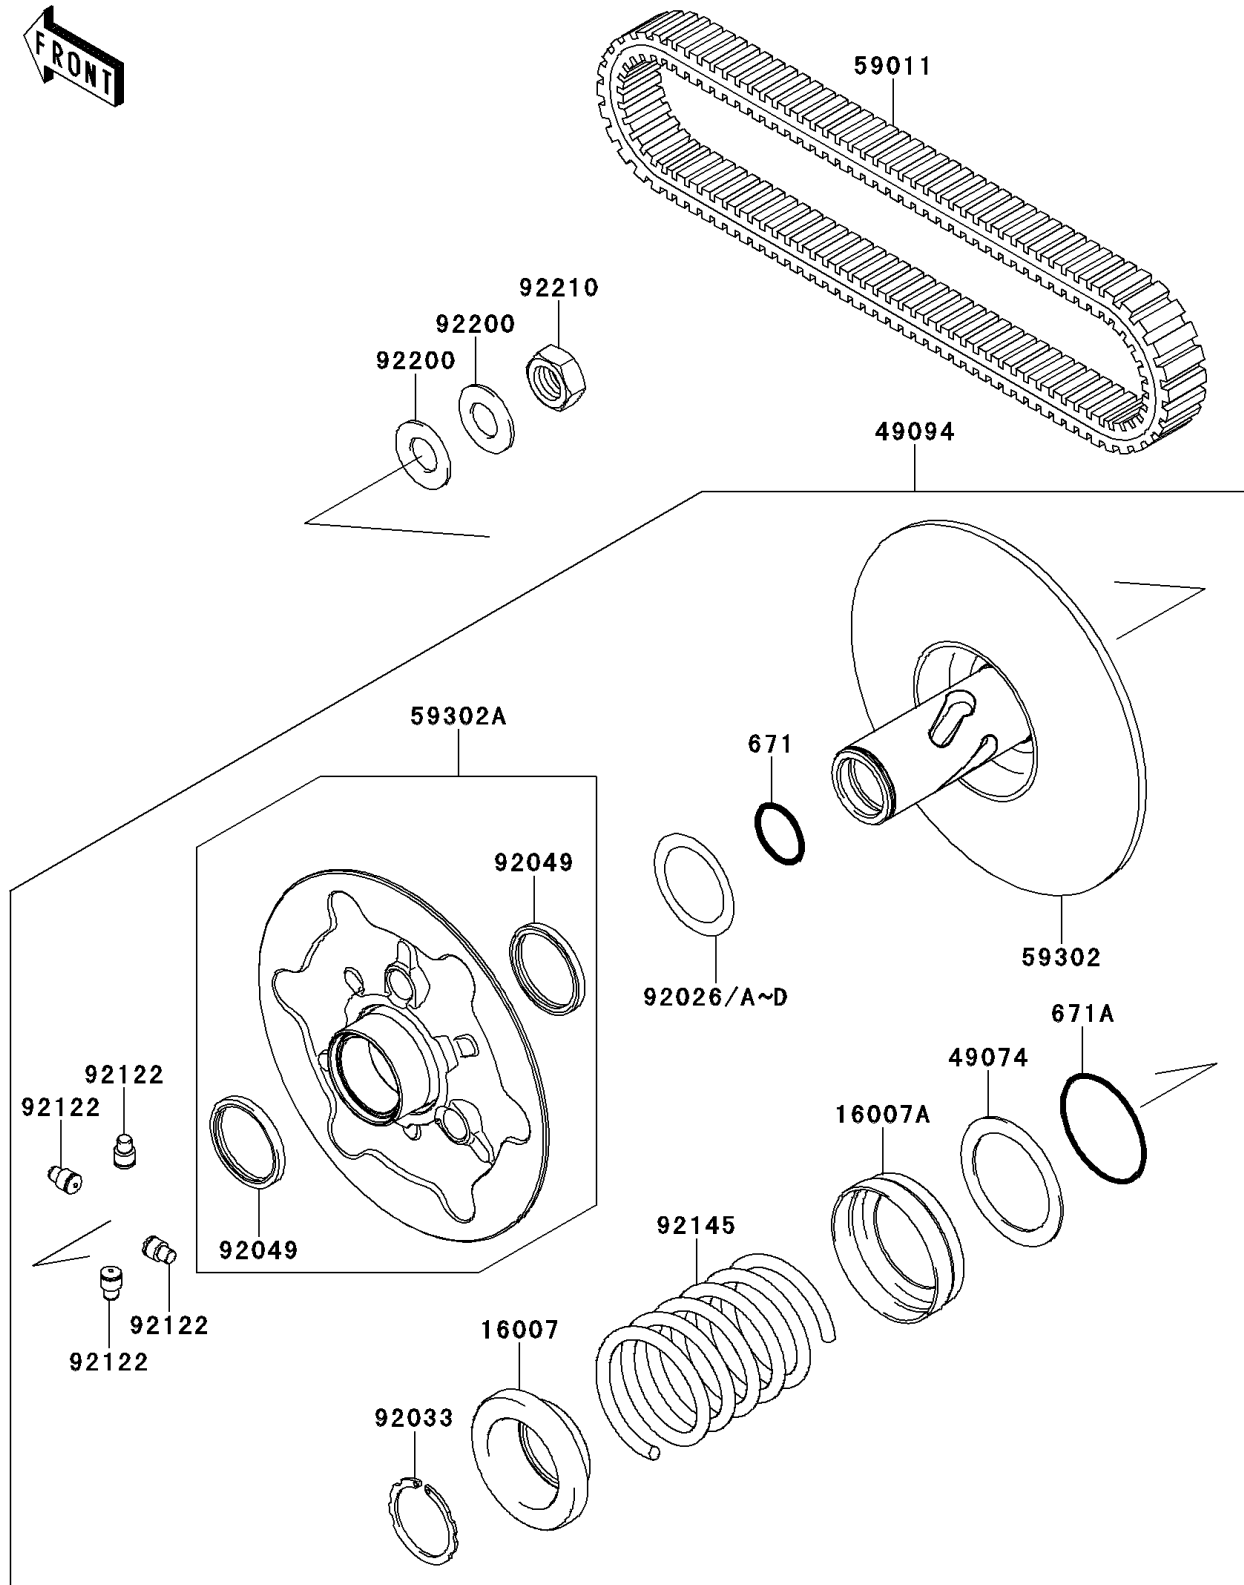

2012 TERYX® 750 FI 4x4 SPORT

PARTS DIAGRAM

Driven Converter/Drive Belt

E1392

2012 TERYX® 750 FI 4x4 SPORT

PARTS LIST

Driven Converter/Drive Belt

| ITEM NAME | PART NUMBER | QUANTITY |
|---|-------------|----------|
| O RING (Ref # 671) | 671D2530 | 1 |
| O RING (Ref # 671A) | 671D2550 | 1 |
| SEAT-SPRING,ENG SIDE (Ref # 16007) | 16007-0030 | 1 |
| SEAT-SPRING,SHEAVE MOVL SIDE (Ref # 16007A) | 16007-0031 | 1 |
| PLATE-THRUST (Ref # 49074) | 49074-1055 | 1 |
| CONVERTER-ASSY-DRIVEN (Ref # 49094) | 49094-0043 | 1 |
| BELT,CVT (Ref # 59011) | 59011-0019 | 1 |
| SHEAVE-COMP,FIXED (Ref # 59302) | 59302-0001 | 1 |
| SHEAVE-COMP,MOVABLE (Ref # 59302A) | 59302-0002 | 1 |
| SPACER,T=0.30 (Ref # 92026) | 92026-0034 | AR |
| SPACER,T=1.00 (Ref # 92026A) | 92026-1565 | AR |
| SPACER,T=0.60 (Ref # 92026B) | 92026-1569 | AR |
| SPACER,T=1.40 (Ref # 92026C) | 92026-1570 | AR |
| SPACER,T=0.80 (Ref # 92026D) | 92026-1617 | AR |
| RING-SNAP (Ref # 92033) | 92033-1317 | 1 |
| SEAL-OIL (Ref # 92049) | 92049-1528 | 2 |
| ROLLER (Ref # 92122) | 92122-1209 | 4 |
| SPRING,WHITE PAINT (Ref # 92145) | 92145-0576 | 1 |
| WASHER (Ref # 92200) | 92200-1505 | 2 |
| NUT,18MM (Ref # 92210) | 92210-1367 | 1 |