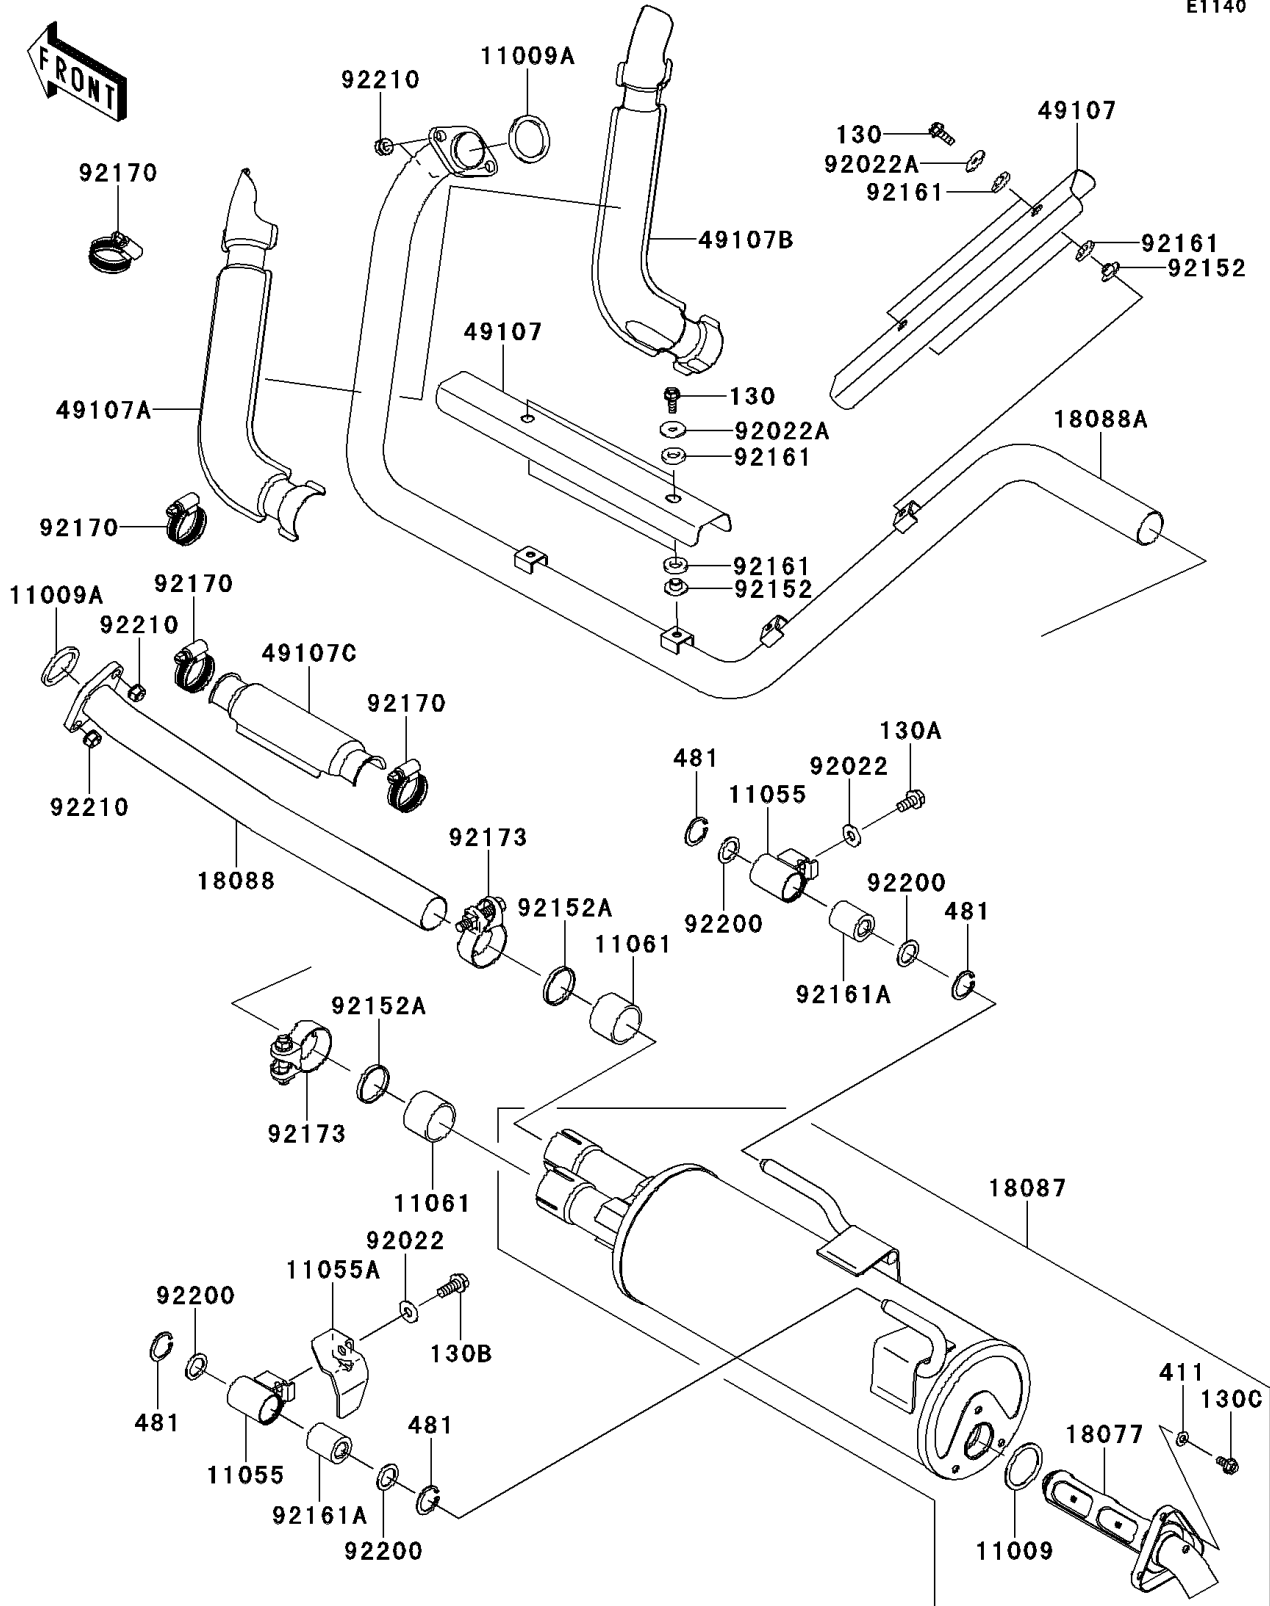

2012 TERYX[®] 750 FI 4x4 SPORT

PARTS DIAGRAM

Muffler(s)

E1140

2012 TERYX® 750 FI 4x4 SPORT

Kawasaki
Let the Good Times Roll®

PARTS LIST

Muffler(s)

ITEM NAME	PART NUMBER	QUANTITY
BOLT-FLANGED,6X16 (Ref # 130)	130BD0616	4
BOLT-FLANGED,8X16 (Ref # 130A)	130CB0816	1
BOLT-FLANGED,8X20 (Ref # 130B)	130CB0820	1
BOLT-FLANGED,6X12 (Ref # 130C)	130CD0612	3
WASHER-PLAIN,6MM (Ref # 411)	411S0600	3
CIRCLIP-TYPE-C,25MM (Ref # 481)	481J2500	4
GASKET,EXHAUST PIPE HOLDER (Ref # 11009)	11009-1856	1
GASKET,EXHAUST HOLDER (Ref # 11009A)	11009-1894	2
BRACKET (Ref # 11055)	11055-0825	2
BRACKET (Ref # 11055A)	11055-1374	1
GASKET,MUFFLER CONNECTING (Ref # 11061)	11061-0360	2
ARRESTER-SPARK (Ref # 18077)	18077-0027	1
MUFFLER (Ref # 18087)	18087-0205	1
PIPE-EXHAUST,RR (Ref # 18088)	18088-0466	1
PIPE-EXHAUST,FR (Ref # 18088A)	18088-0490	1
COVER-EXHAUST PIPE,MIDDLE (Ref # 49107)	49107-0118	2
COVER-EXHAUST PIPE,FR,LH (Ref # 49107A)	49107-0147	1
COVER-EXHAUST PIPE,FR,RH (Ref # 49107B)	49107-0148	1
COVER-EXHAUST PIPE,RR (Ref # 49107C)	49107-0149	1
WASHER,8.5X20X1.6,BLACK (Ref # 92022)	92022-1317	2
WASHER,6.5X22X1.6 (Ref # 92022A)	92022-237	4
COLLAR (Ref # 92152)	92152-0423	4
COLLAR (Ref # 92152A)	92152-0741	2
DAMPER (Ref # 92161)	92161-0319	8
DAMPER (Ref # 92161A)	92161-0594	2
CLAMP (Ref # 92170)	92170-1036	4
CLAMP,39.5MM (Ref # 92173)	92173-0009	2
WASHER,17X24.5X1.2 (Ref # 92200)	92200-0421	4
NUT,8MM (Ref # 92210)	92210-1242	4