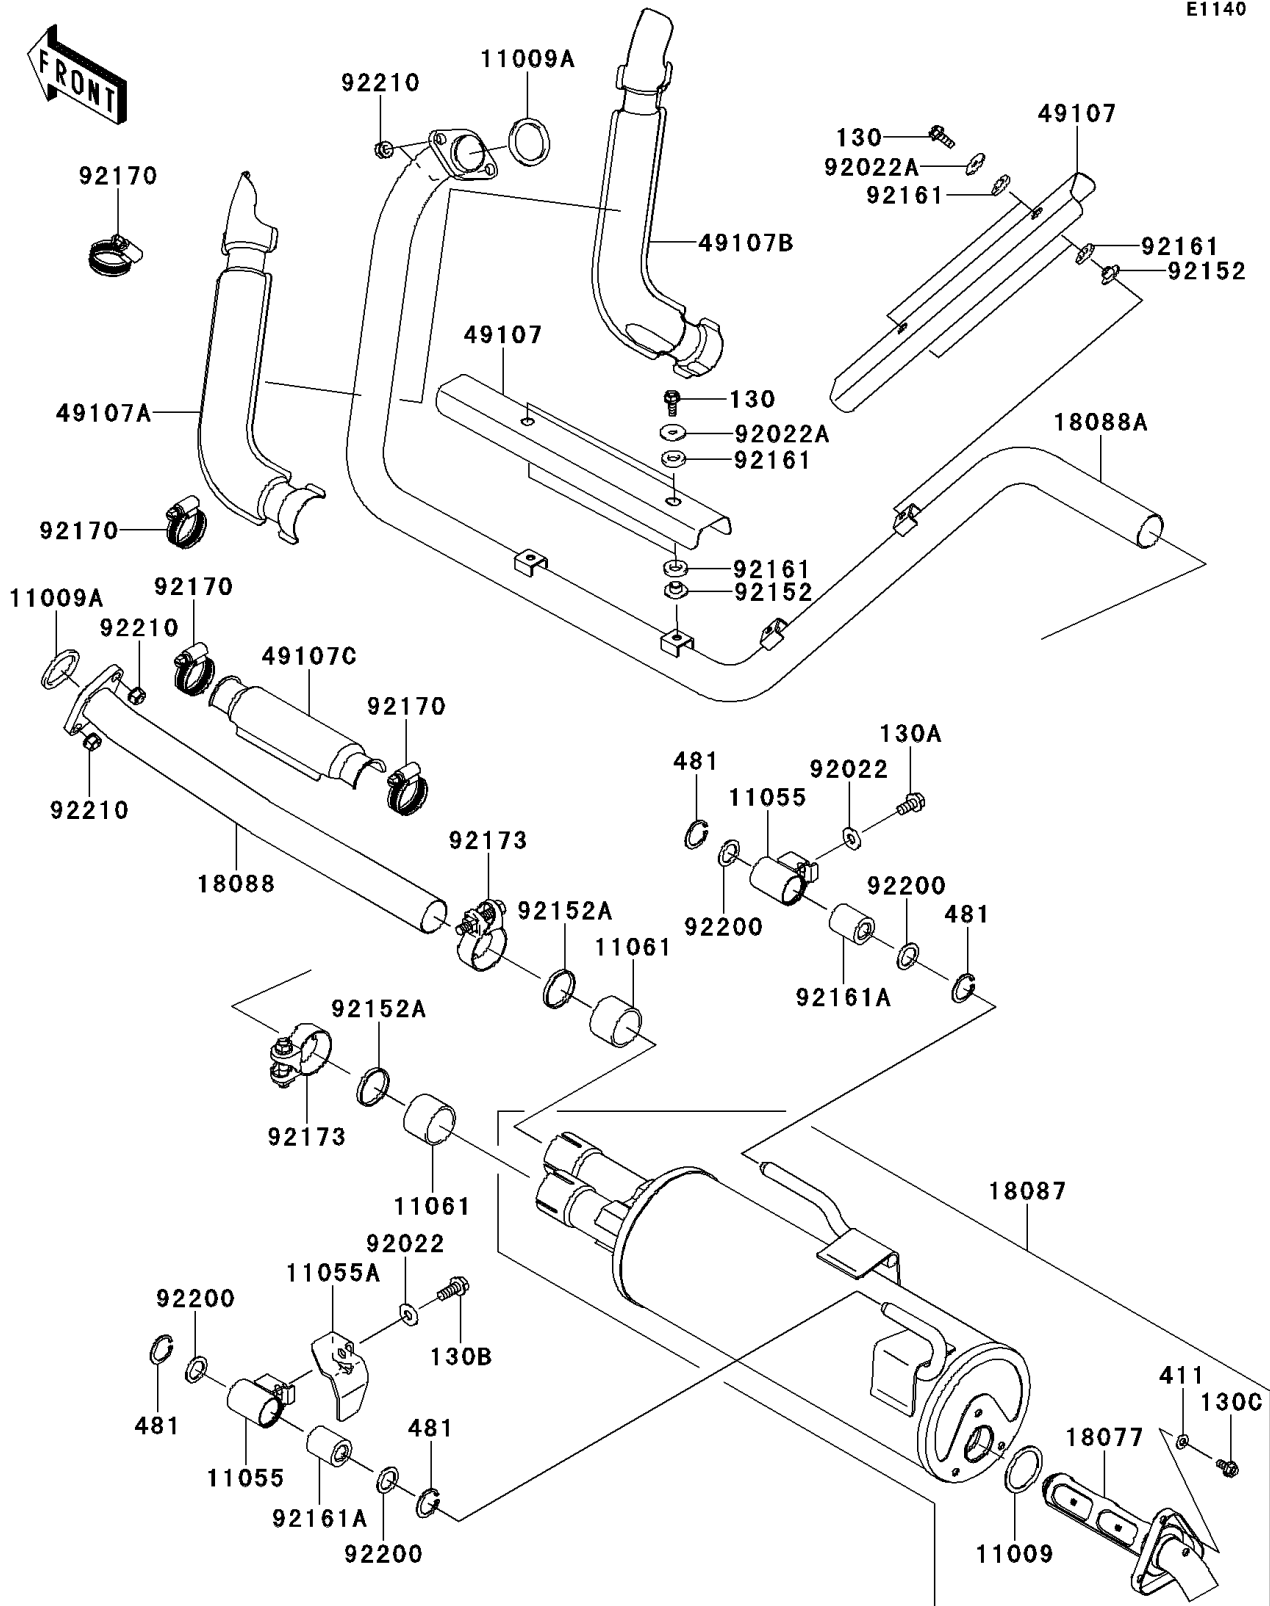

2012 TERYX® 750 FI 4x4 SPORT PARTS DIAGRAM

Muffler(s)

E1140

2012 TERYX® 750 FI 4x4 SPORT PARTS LIST

Muffler(s)

ITEM NAME	PART NUMBER	QUANTITY
BOLT-FLANGED,6X16 (Ref # 130)	130BD0616	1
BOLT-FLANGED,8X16 (Ref # 130A)	130CB0816	1
BOLT-FLANGED,8X20 (Ref # 130B)	130CB0820	1
BOLT-FLANGED,6X12 (Ref # 130C)	130CD0612	1
WASHER-PLAIN,6MM (Ref # 411)	411S0600	1
CIRCLIP-TYPE-C,25MM (Ref # 481)	481J2500	1
GASKET,EXHAUST PIPE HOLDER (Ref # 11009)	11009-1856	1
GASKET,EXHAUST HOLDER (Ref # 11009A)	11009-1894	1
BRACKET (Ref # 11055)	11055-0825	1
BRACKET (Ref # 11055A)	11055-1374	1
GASKET,MUFFLER CONNECTING (Ref # 11061)	11061-0360	1
ARRESTER-SPARK (Ref # 18077)	18077-0027	1
MUFFLER (Ref # 18087)	18087-0205	1
PIPE-EXHAUST,RR (Ref # 18088)	18088-0466	1
PIPE-EXHAUST,FR (Ref # 18088A)	18088-0490	1
COVER-EXHAUST PIPE,MIDDLE (Ref # 49107)	49107-0118	1
COVER-EXHAUST PIPE,FR,LH (Ref # 49107A)	49107-0147	1
COVER-EXHAUST PIPE,FR,RH (Ref # 49107B)	49107-0148	1
COVER-EXHAUST PIPE,RR (Ref # 49107C)	49107-0149	1
WASHER,8.5X20X1.6,BLACK (Ref # 92022)	92022-1317	1
WASHER,6.5X22X1.6 (Ref # 92022A)	92022-237	1
COLLAR (Ref # 92152)	92152-0423	1
COLLAR (Ref # 92152A)	92152-0741	1
DAMPER (Ref # 92161)	92161-0319	1
DAMPER (Ref # 92161A)	92161-0594	1
CLAMP (Ref # 92170)	92170-1036	1
CLAMP,39.5MM (Ref # 92173)	92173-0009	1
WASHER,17X24.5X1.2 (Ref # 92200)	92200-0421	1
NUT,8MM (Ref # 92210)	92210-1242	1