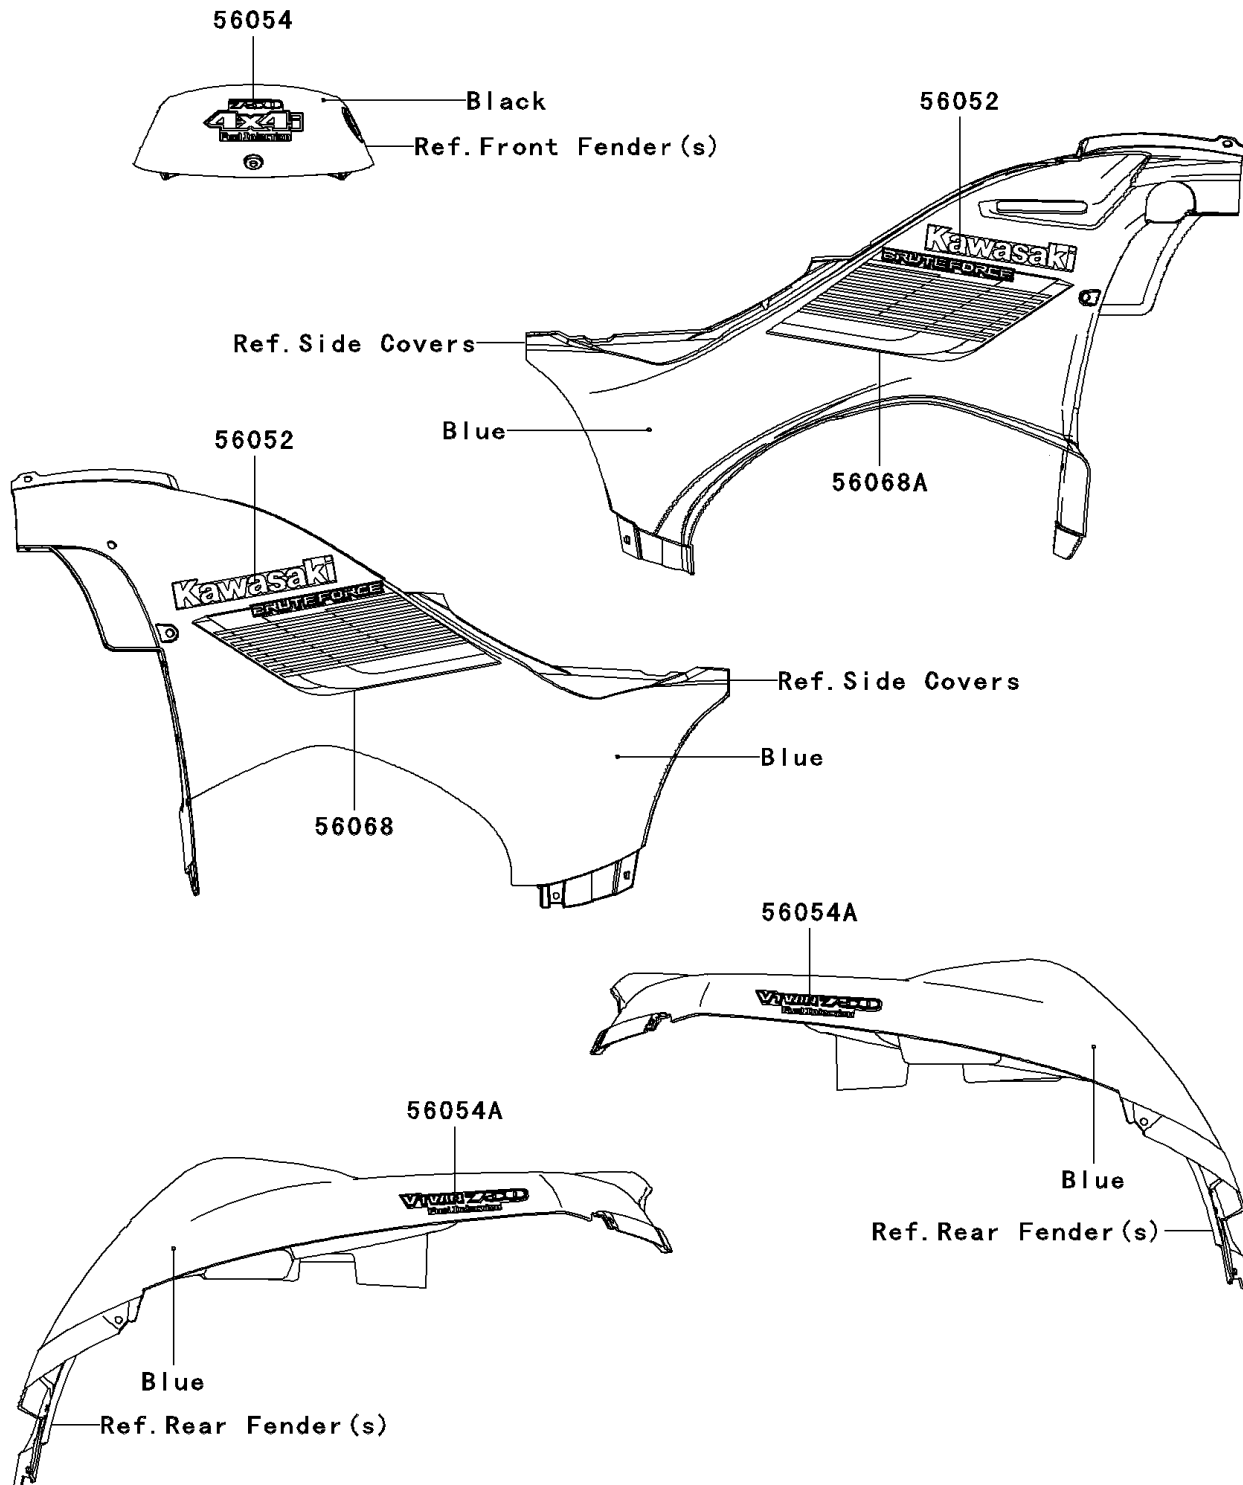

2008 Brute Force® 750 4x4i PARTS DIAGRAM

Decals(Blue)(F8F)

F2861

2008 Brute Force[®] 750 4x4i PARTS LIST

Decals(Blue)(F8F)

ITEM NAME	PART NUMBER	QUANTITY
MARK,SIDE COVER,KAWASAKI (Ref # 56052)	56052-0947	2
MARK,TOP COVER,750 4X4I (Ref # 56054)	56054-0092	1
MARK,RR FENDER,V TWIN 750 (Ref # 56054A)	56054-0093	2
PATTERN,SIDE COVER,LH (Ref # 56068)	56068-0505	1
PATTERN,SIDE COVER,RH (Ref # 56068A)	56068-0506	1