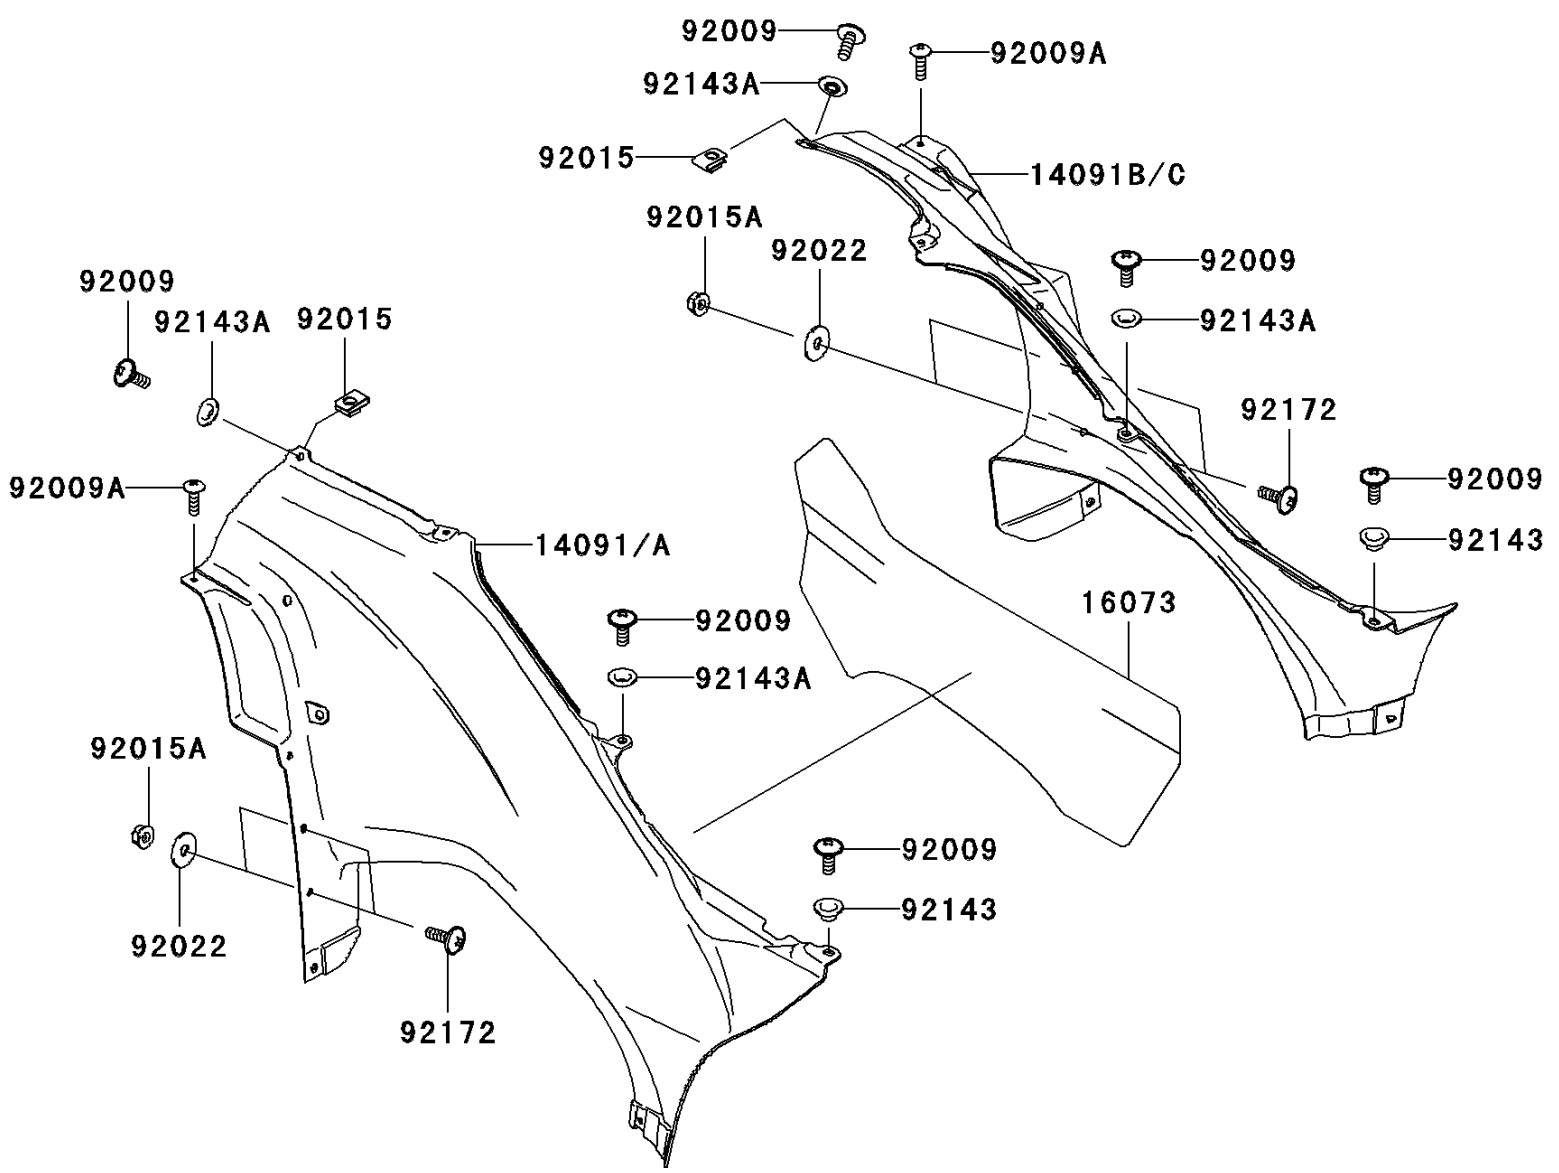

2008 Brute Force® 750 4x4i PARTS DIAGRAM

Side Covers

F2611

2008 Brute Force® 750 4x4i PARTS LIST

Side Covers

ITEM NAME	PART NUMBER	QUANTITY
COVER,SIDE,LH,M.N.BLUE (Ref # 14091)	14091-0489-16J	1
COVER,SIDE,RH,M.N.BLUE (Ref # 14091B)	14091-0490-16J	1
INSULATOR,SIDE COVER (Ref # 16073)	16073-0030	1
SCREW,6X16 (Ref # 92009)	92009-1621	6
SCREW,5X18 (Ref # 92009A)	92009-1655	2
NUT,6MM (Ref # 92015)	92015-1602	2
NUT,LOCK,FLANGED,6MM (Ref # 92015A)	92015-1603	4
WASHER,6.5X20X1.6,BLACK (Ref # 92022)	92022-1346	4
COLLAR (Ref # 92143)	92143-1057	2
COLLAR (Ref # 92143A)	92143-1087	4
SCREW,6X18 (Ref # 92172)	92172-0002	4