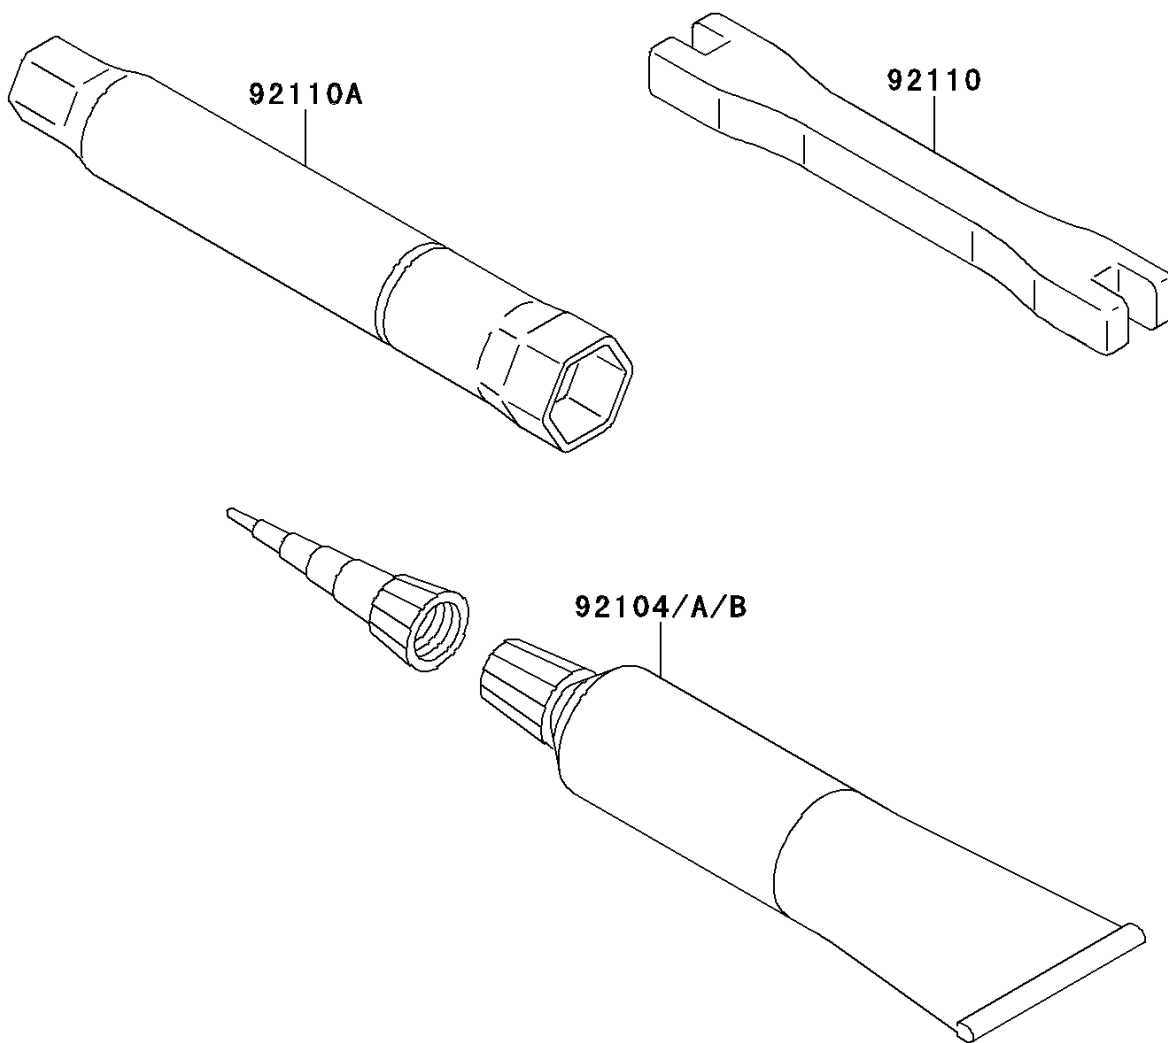

# 2012 KX™ 450F PARTS DIAGRAM

Owner's Tools

F2810

### Owner's Tools

<b>ITEM NAME</b>	<b>PART NUMBER</b>	<b>QUANTITY</b>
GASKET-LIQUID,TB1211F,CLEAR (Ref # 92104)	92104-0004	1
GASKET-LIQUID,TB1216,GRAY (Ref # 92104A)	92104-1063	1
GASKET-LIQUID,TB1216B,BLACK (Ref # 92104B)	92104-1064	1
TOOL-WRENCH,NIPPLE,6X8 (Ref # 92110)	92110-0004	1
TOOL-WRENCH,BOX,16MM (Ref # 92110A)	92110-0005	1