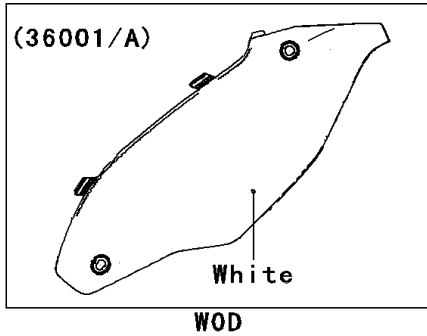

# 2012 KX™ 450F PARTS DIAGRAM

Side Covers

F2611

### Side Covers

ITEM NAME	PART NUMBER	QUANTITY
COVER-SIDE,LH,B.WHITE (Ref # 36001)	36001-0220-266	1
COVER-SIDE,RH,B.WHITE (Ref # 36001A)	36001-0222-266	1
PAD,SIDE COVER,RH (Ref # 39156)	39156-0677	1
BOLT,FLANGED,6X9 (Ref # 92154)	92154-0546	2
DAMPER (Ref # 92161)	92161-0073	1