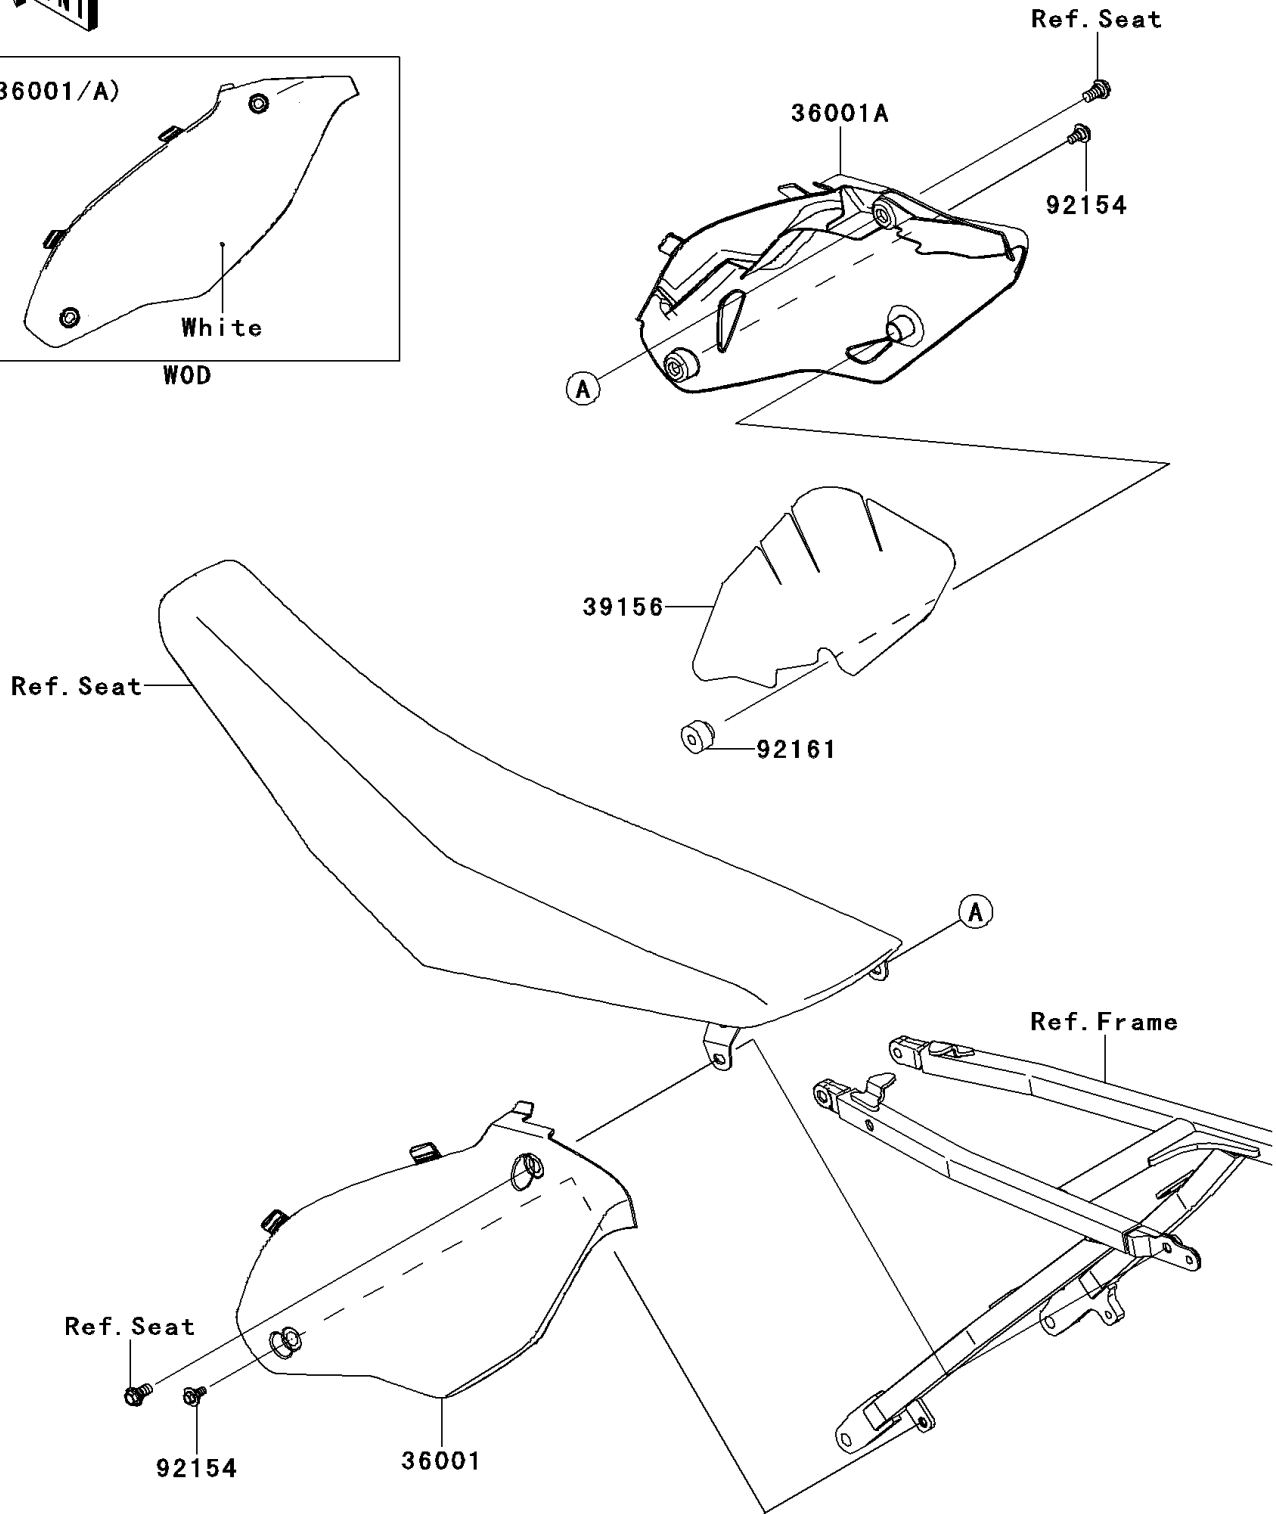

# 2012 KX™ 450F PARTS DIAGRAM

Side Covers

F2611

## 2012 KX™ 450F PARTS LIST

### Side Covers

ITEM NAME	PART NUMBER	QUANTITY
COVER-SIDE,LH,B.WHITE (Ref # 36001)	36001-0220-266	1
COVER-SIDE,RH,B.WHITE (Ref # 36001A)	36001-0222-266	1
PAD,SIDE COVER,RH (Ref # 39156)	39156-0677	1
BOLT,FLANGED,6X9 (Ref # 92154)	92154-0546	2
DAMPER (Ref # 92161)	92161-0073	1