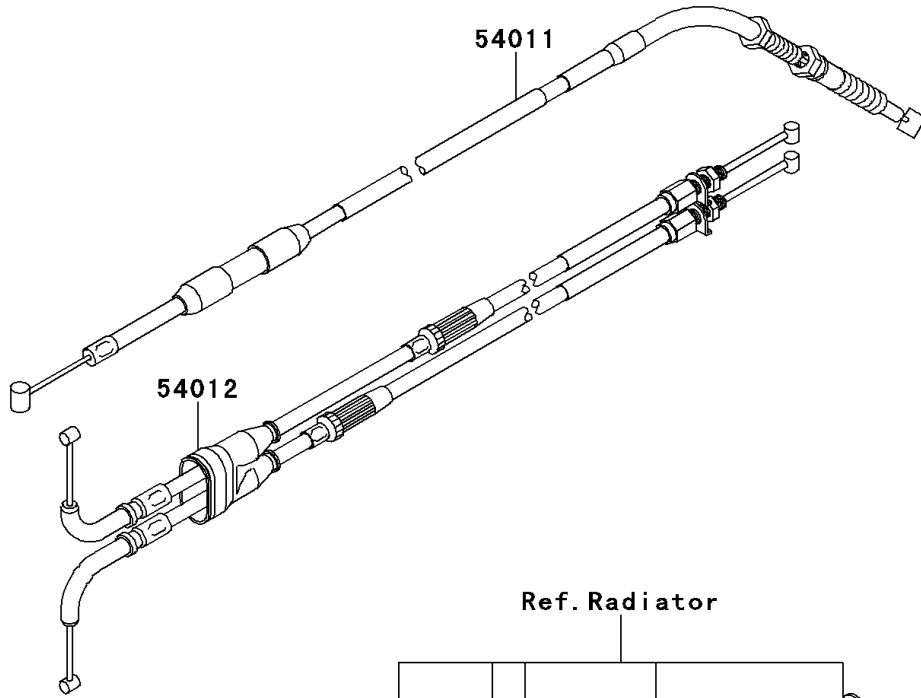

2012 KX™ 450F PARTS DIAGRAM

Cables

F2540

2012 KX™ 450F PARTS LIST

Cables

ITEM NAME	PART NUMBER	QUANTITY
CABLE-CLUTCH (Ref # 54011)	54011-0095	1
CABLE-THROTTLE (Ref # 54012)	54012-0286	1
CLAMP (Ref # 92037)	92037-1608	1
CLAMP (Ref # 92171)	92171-0652	1