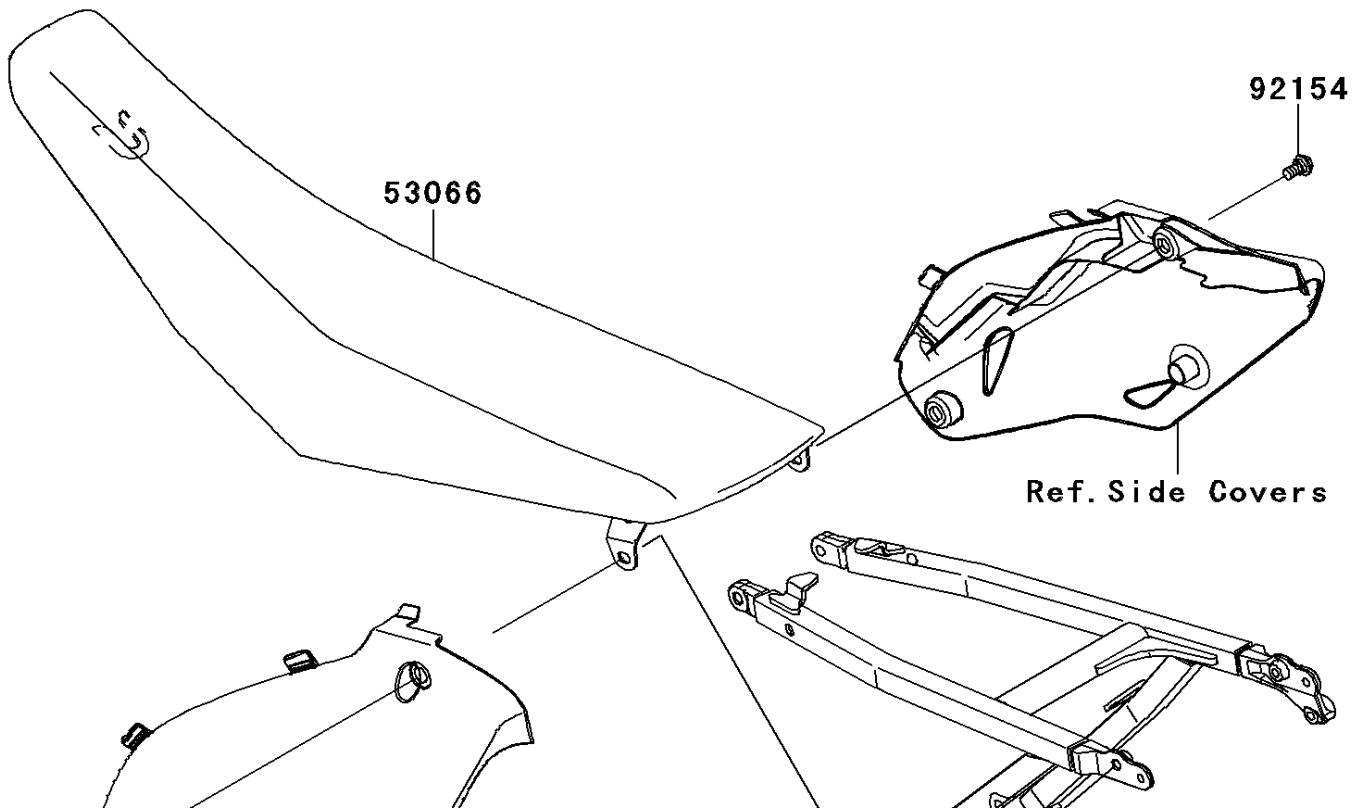

2012 KX™ 450F PARTS DIAGRAM

Seat

F2510

2012 KX™ 450F PARTS LIST

Seat

ITEM NAME	PART NUMBER	QUANTITY
SEAT-ASSY, GREEN/BLACK (Ref # 53066)	53066-0299-336	1
BOLT, FLANGED, 8X16 (Ref # 92154)	92154-0547	2