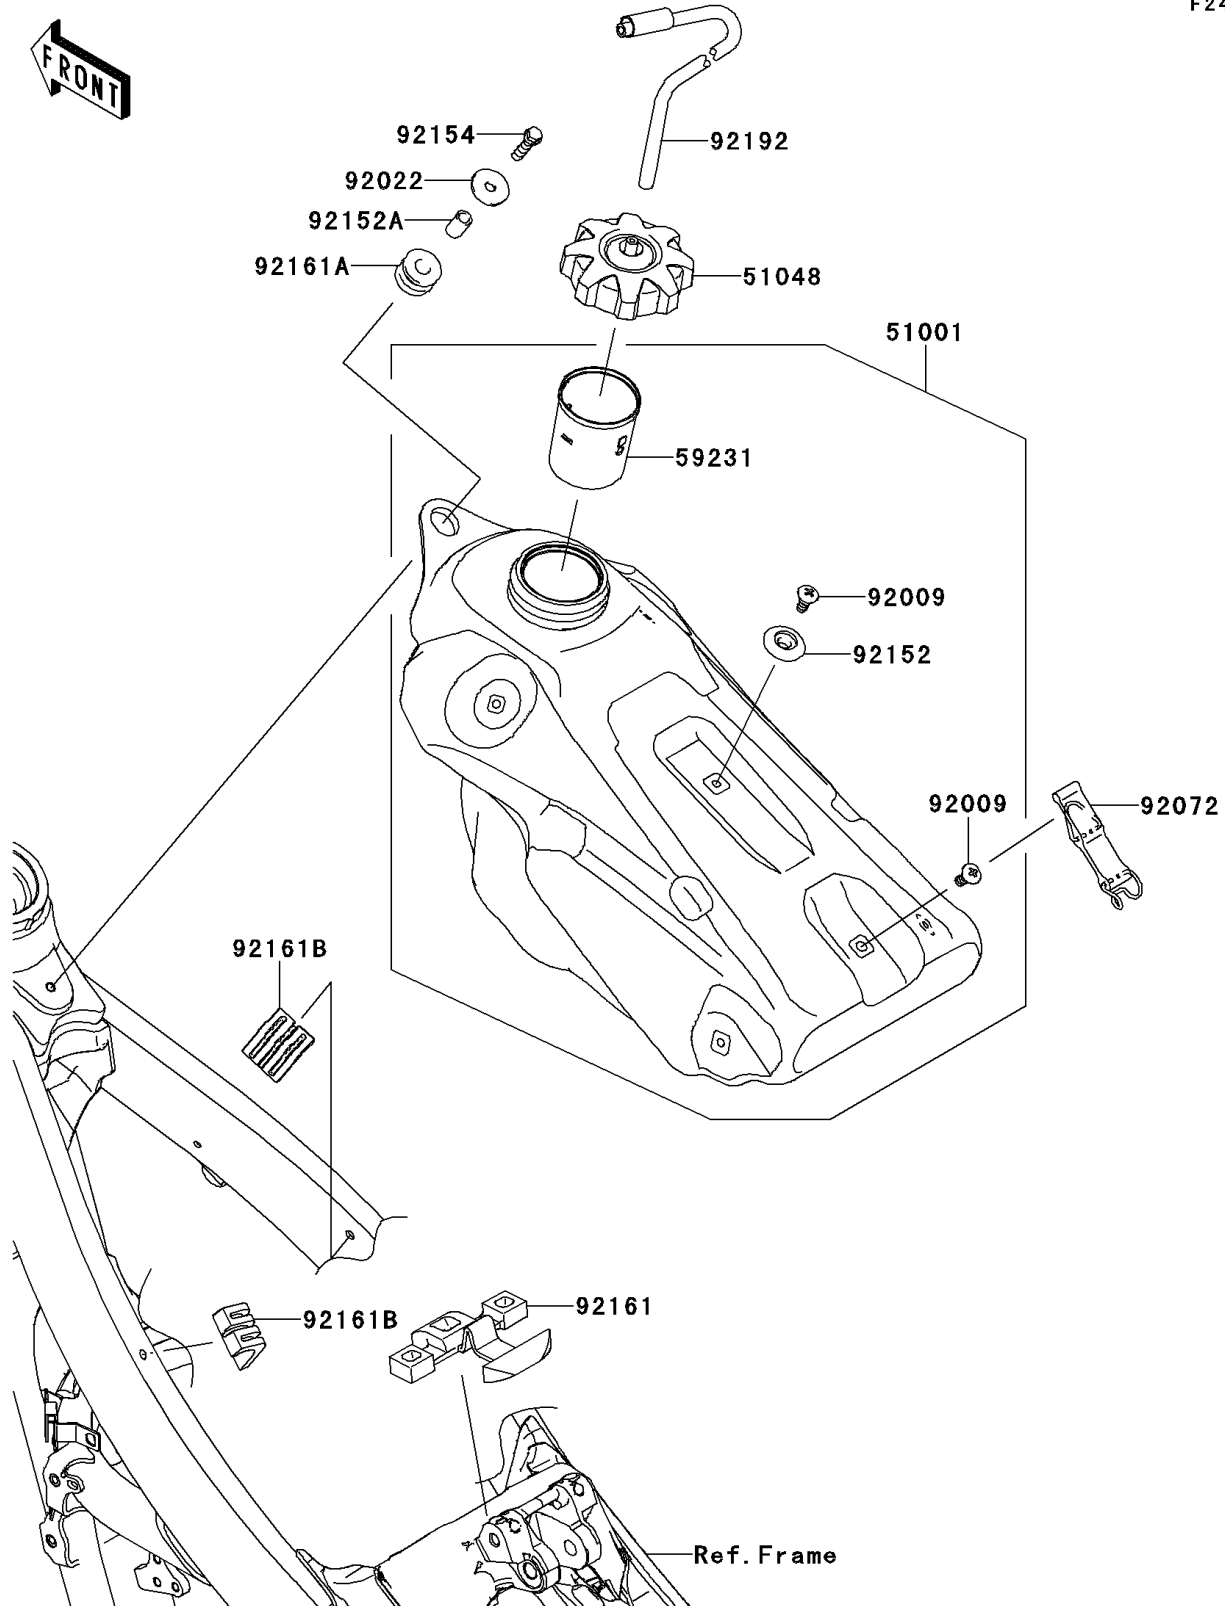

2012 KX™ 450F PARTS DIAGRAM

Fuel Tank

F2410

2012 KX™ 450F PARTS LIST

Fuel Tank

ITEM NAME	PART NUMBER	QUANTITY
TANK-COMP-FUEL (Ref # 51001)	51001-0412	1
CAP-ASSY-TANK,FUEL (Ref # 51048)	51048-0031	1
FILLER (Ref # 59231)	59231-0019	1
SCREW,6MM (Ref # 92009)	92009-1971	2
WASHER,6.5X24X2 (Ref # 92022)	92022-1690	1
BAND,FUEL TANK (Ref # 92072)	92072-0045	1
COLLAR (Ref # 92152)	92152-1346	1
COLLAR,6.8X10X16 (Ref # 92152A)	92152-1552	1
BOLT,FLANGED,6X25 (Ref # 92154)	92154-0520	1
DAMPER,FUEL TANK,RR (Ref # 92161)	92161-1377	1
DAMPER,FUEL TANK,FR (Ref # 92161A)	92161-1392	1
DAMPER,FUEL TANK,SIDE (Ref # 92161B)	92161-1393	2
TUBE (Ref # 92192)	92192-0161	1