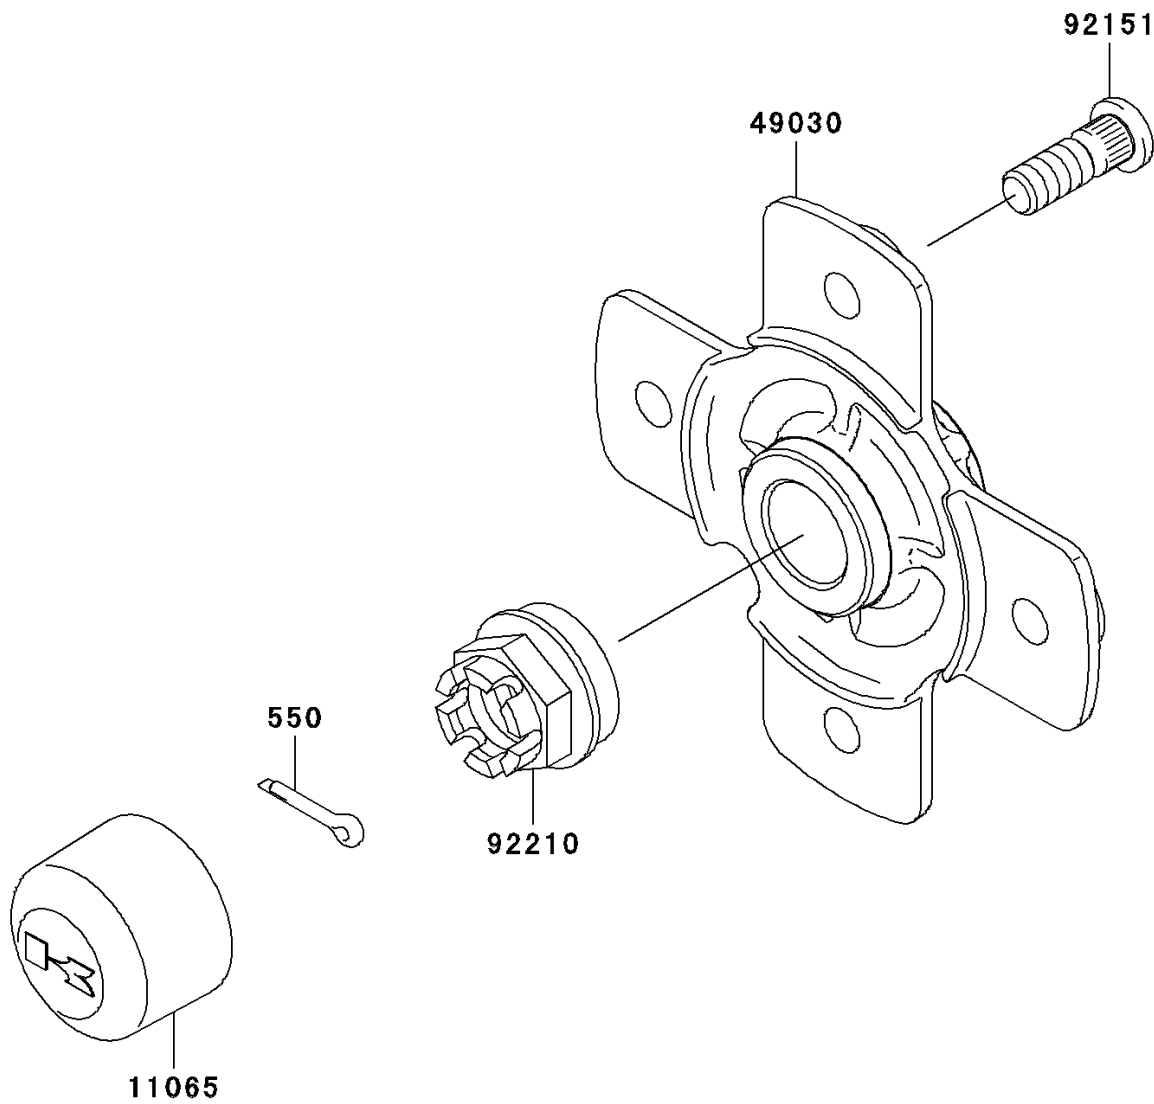

2008 Brute Force® 750 4x4i PARTS DIAGRAM

Rear Hub

F2240

2008 Brute Force[®] 750 4x4i PARTS LIST

Rear Hub

| ITEM NAME | PART NUMBER | QUANTITY |
|-------------------------------|-------------|----------|
| PIN-COTTER,4.0X25 (Ref # 550) | 550AA4025 | 2 |
| CAP,WHEEL (Ref # 11065) | 11065-1153 | 2 |
| HUB,RR (Ref # 49030) | 49030-0034 | 2 |
| BOLT,10X29.5 (Ref # 92151) | 92151-1392 | 8 |
| NUT,CASTLE,20MM (Ref # 92210) | 92210-1381 | 2 |