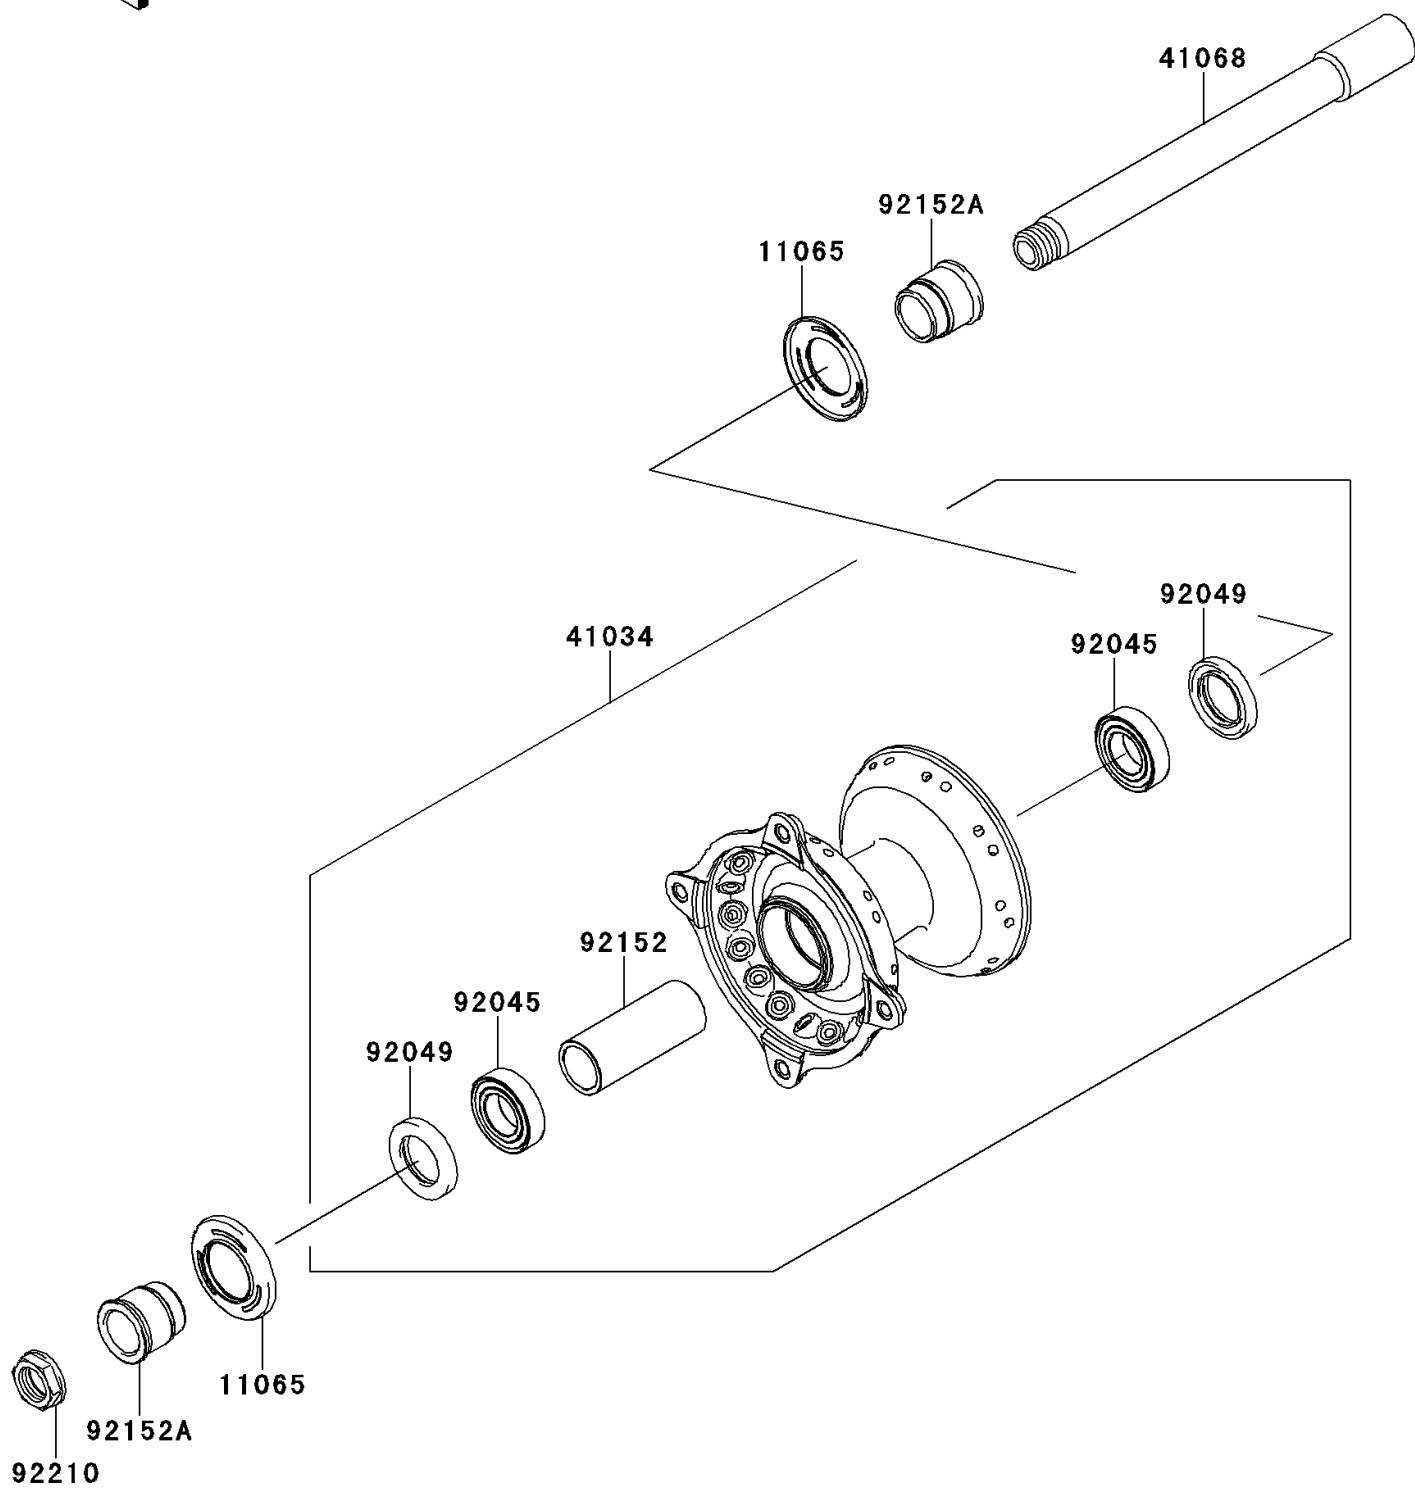

2012 KX™450F PARTS DIAGRAM

Front Hub

F2230

2012 KX™450F PARTS LIST

Front Hub

ITEM NAME	PART NUMBER	QUANTITY
CAP,AXLE (Ref # 11065)	11065-0350	1
DRUM-ASSY,FRONT BRAKE (Ref # 41034)	41034-0034	1
AXLE,FR (Ref # 41068)	41068-0004	1
BEARING-BALL,69042RS (Ref # 92045)	92045-1284	1
SEAL-OIL,BJNC-2 25X37X5 (Ref # 92049)	92049-1403	1
COLLAR,FRONT BRAKE DRUM,L=65 (Ref # 92152)	92152-0028	1
COLLAR,L=27.5 (Ref # 92152A)	92152-0845	1
NUT,18MM (Ref # 92210)	92210-0065	1