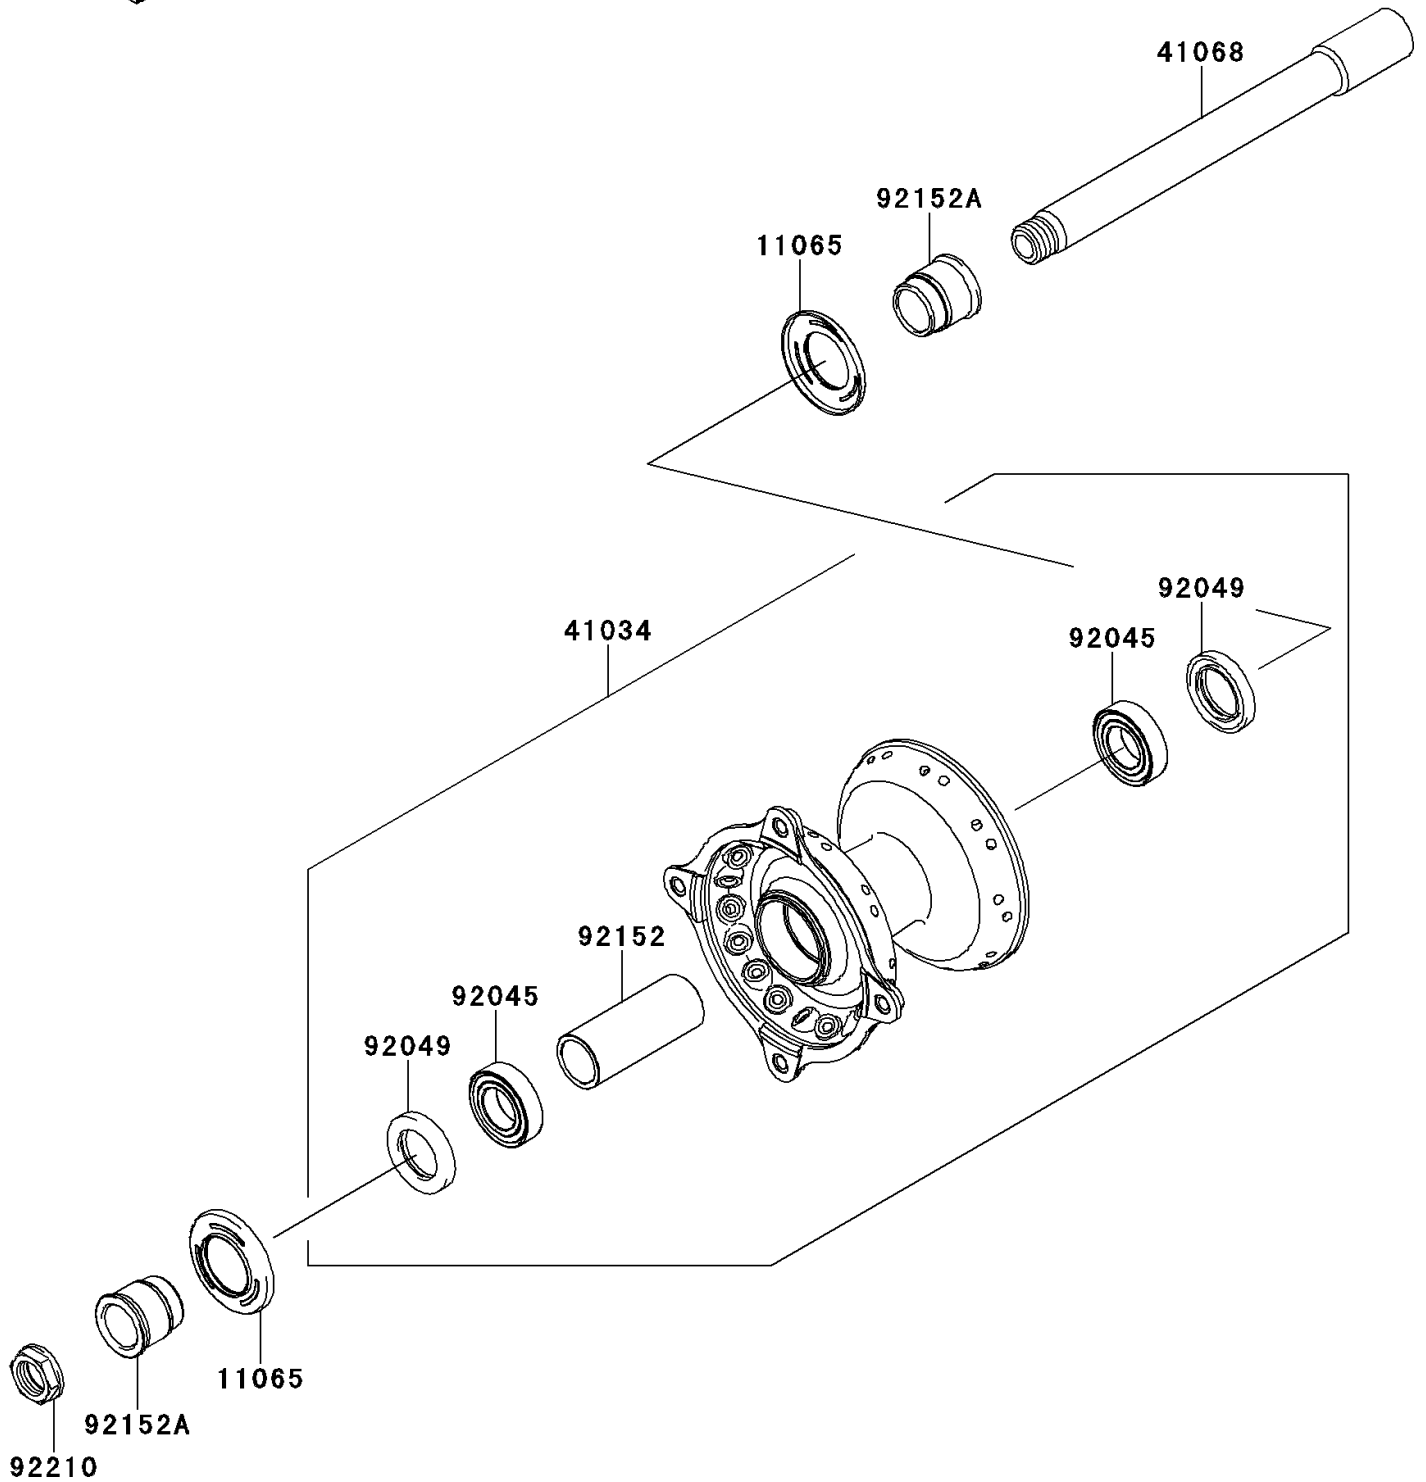

# 2012 KX™ 450F PARTS DIAGRAM

Front Hub

F2230

## 2012 KX™ 450F PARTS LIST

### Front Hub

ITEM NAME	PART NUMBER	QUANTITY
CAP,AXLE (Ref # 11065)	11065-0350	2
DRUM-ASSY,FRONT BRAKE (Ref # 41034)	41034-0034	1
AXLE,FR (Ref # 41068)	41068-0004	1
BEARING-BALL,69042RS (Ref # 92045)	92045-1284	2
SEAL-OIL,BJNC-2 25X37X5 (Ref # 92049)	92049-1403	2
COLLAR,FRONT BRAKE DRUM,L=65 (Ref # 92152)	92152-0028	1
COLLAR,L=27.5 (Ref # 92152A)	92152-0845	2
NUT,18MM (Ref # 92210)	92210-0065	1