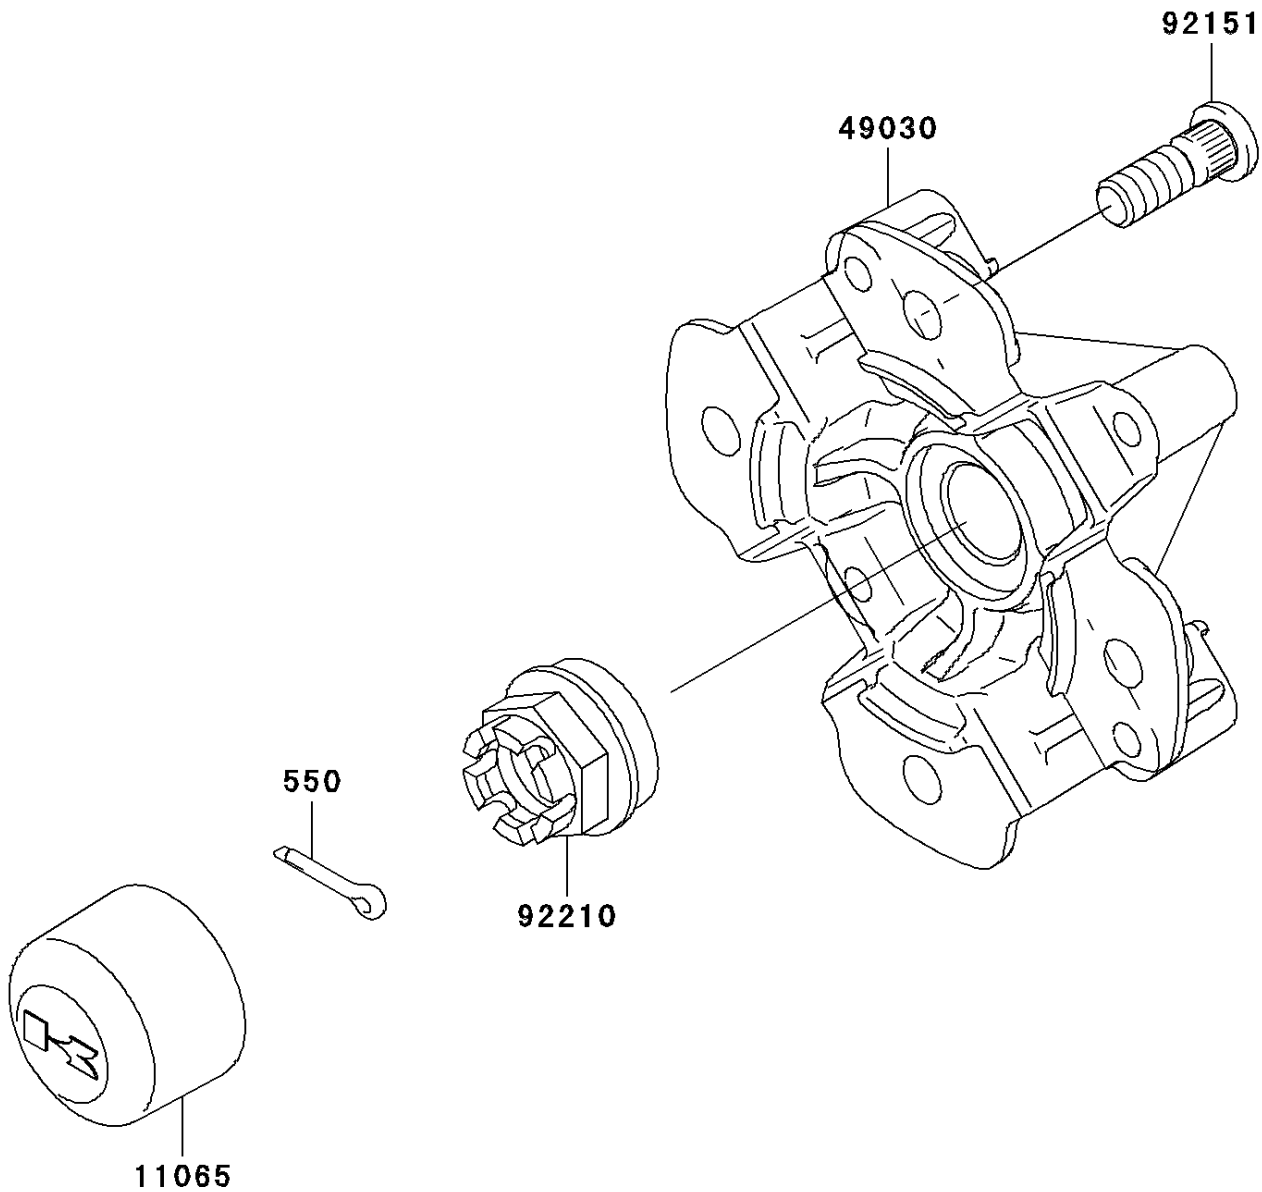

2008 Brute Force® 750 4x4i PARTS DIAGRAM

Front Hub

F2230

2008 Brute Force® 750 4x4i PARTS LIST

Front Hub

ITEM NAME	PART NUMBER	QUANTITY
PIN-COTTER,4.0X25 (Ref # 550)	550AA4025	2
CAP,WHEEL (Ref # 11065)	11065-1153	2
HUB,FR (Ref # 49030)	49030-0032	2
BOLT,10X29.5 (Ref # 92151)	92151-1392	8
NUT,CASTLE,18MM (Ref # 92210)	92210-1349	2