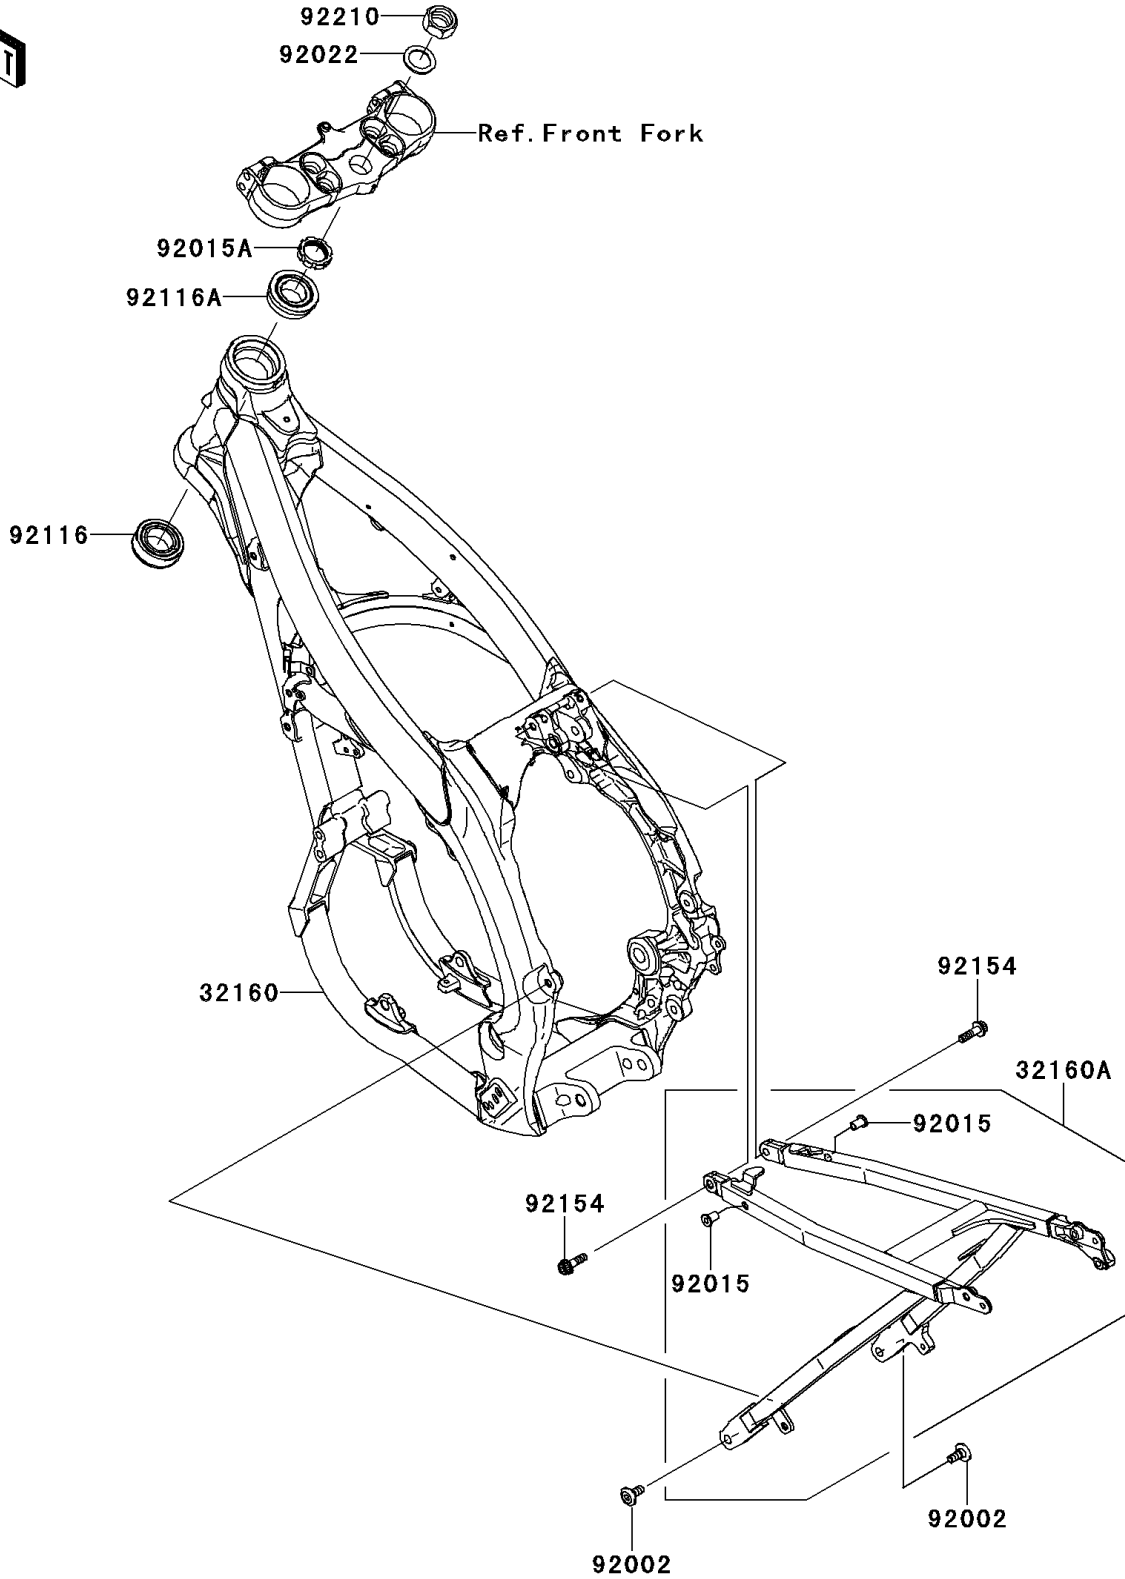

# 2012 KX™ 450F PARTS DIAGRAM

Frame

F2120

## 2012 KX™ 450F PARTS LIST

### Frame

ITEM NAME	PART NUMBER	QUANTITY
FRAME-COMP,FR (Ref # 32160)	32160-0542	1
FRAME-COMP,RR (Ref # 32160A)	32160-0543	1
BOLT,DISC PLATE,8X20 (Ref # 92002)	92002-1736	2
NUT,POP,6MM,L=15 (Ref # 92015)	92015-1791	2
NUT,STEERING STEM,28MM (Ref # 92015A)	92015-1861	1
WASHER,25X36X2.3 (Ref # 92022)	92022-250	1
BEARING-ROLLER,HI-CAP32006JRRS (Ref # 92116)	92116-1069	1
BEARING-ROLLER,HI-CAP320/28JRR (Ref # 92116A)	92116-1076	1
BOLT,SOCKET,8X32 (Ref # 92154)	92154-0024	2
NUT,24MM (Ref # 92210)	92210-0066	1