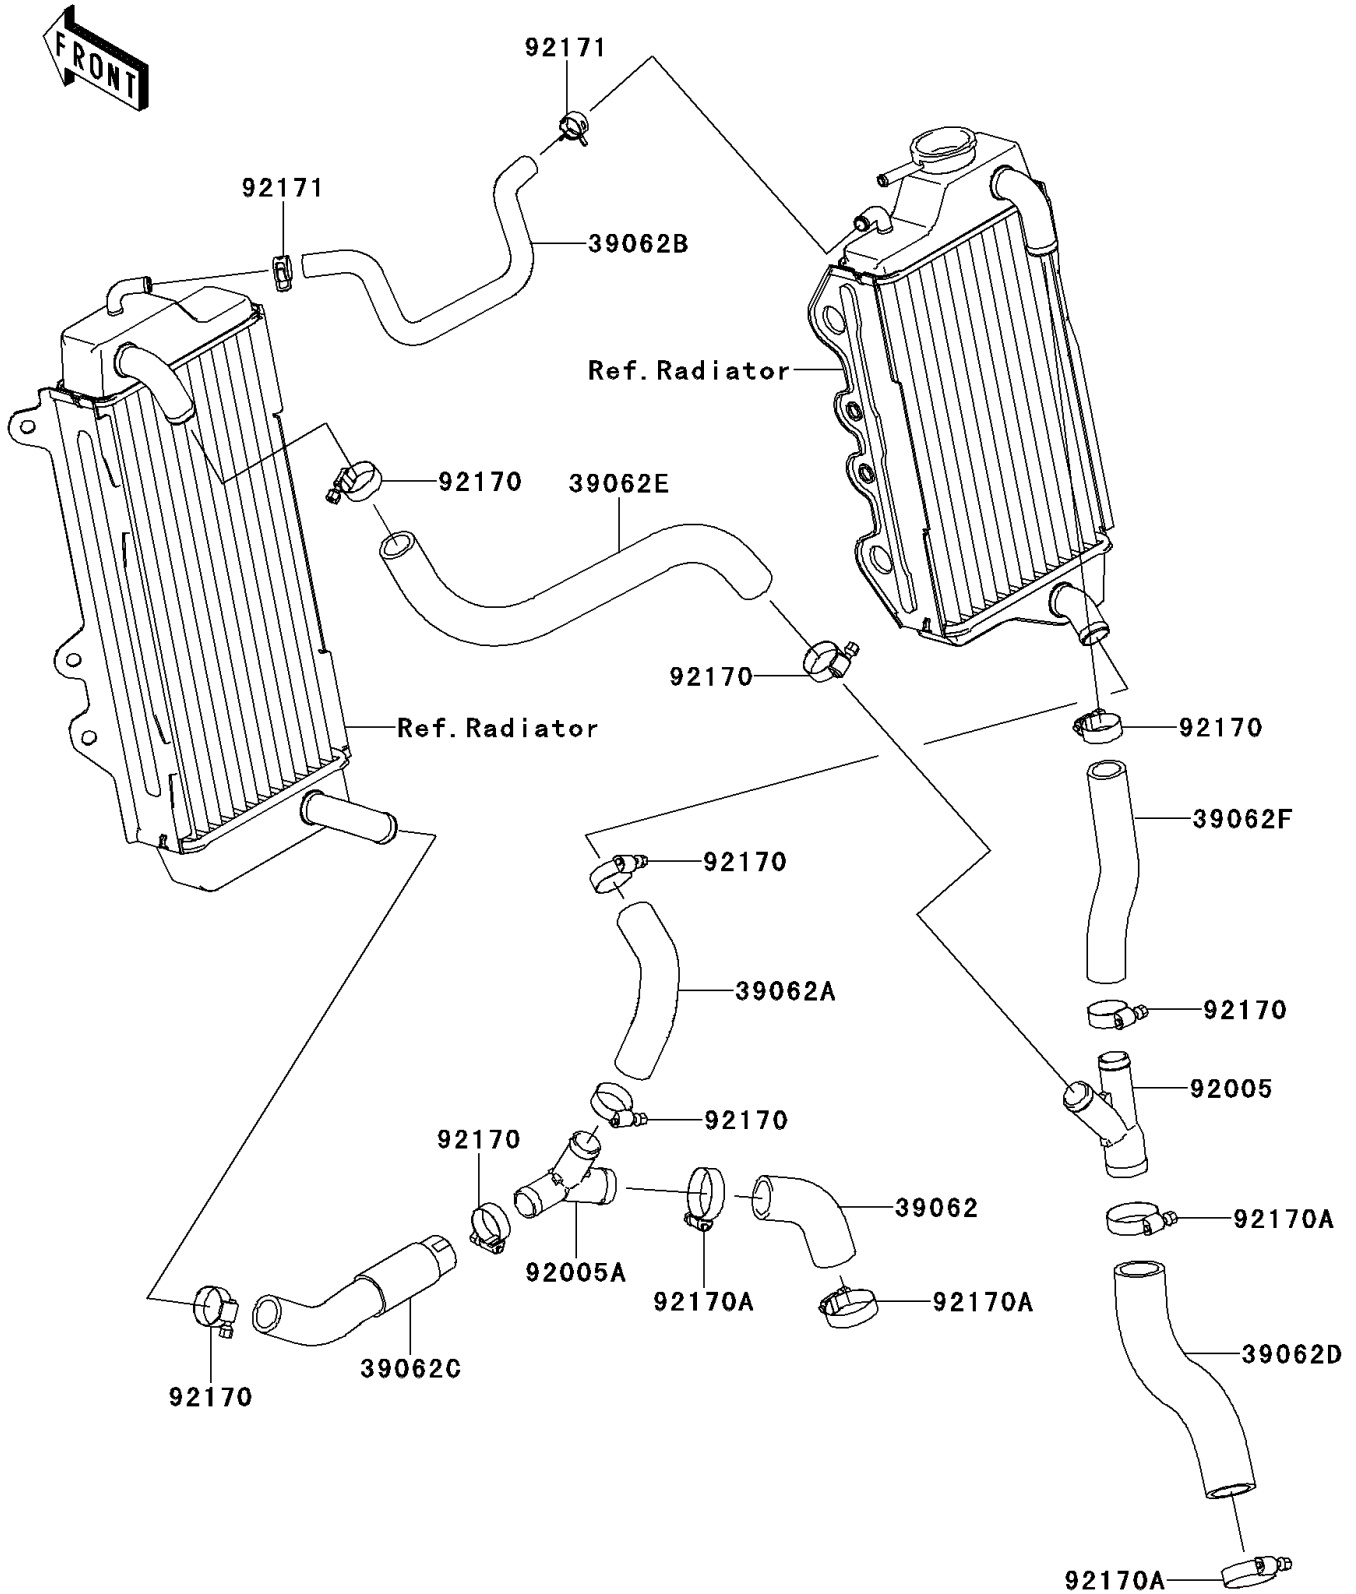

# 2012 KX™ 450F PARTS DIAGRAM

Water Pipe

E3037

## 2012 KX™ 450F PARTS LIST

### Water Pipe

ITEM NAME	PART NUMBER	QUANTITY
HOSE-COOLING,W/P-FIT. (Ref # 39062)	39062-0088	1
HOSE-COOLING,RAD.RH LOW-FIT. (Ref # 39062A)	39062-0301	1
HOSE-COOLING,RAD.LH-RAD.RH (Ref # 39062B)	39062-0302	1
HOSE-COOLING,RAD.LH LOW-FIT. (Ref # 39062C)	39062-0303	1
HOSE-COOLING,HEAD-3WAY FIT. (Ref # 39062D)	39062-0348	1
HOSE-COOLING,FIT.-RAD. LH UPP (Ref # 39062E)	39062-0349	1
HOSE-COOLING,FIT.-RAD. RH UPP (Ref # 39062F)	39062-0350	1
FITTING,3WAY,HEAD-RAD (Ref # 92005)	92005-0066	1
FITTING,3WAY,RAD-W/P (Ref # 92005A)	92005-0067	1
CLAMP,HOSE,26MM (Ref # 92170)	92170-1077	8
CLAMP,HOSE,32MM (Ref # 92170A)	92170-1286	4
CLAMP,CLIP,12.5MM (Ref # 92171)	92171-0372	2