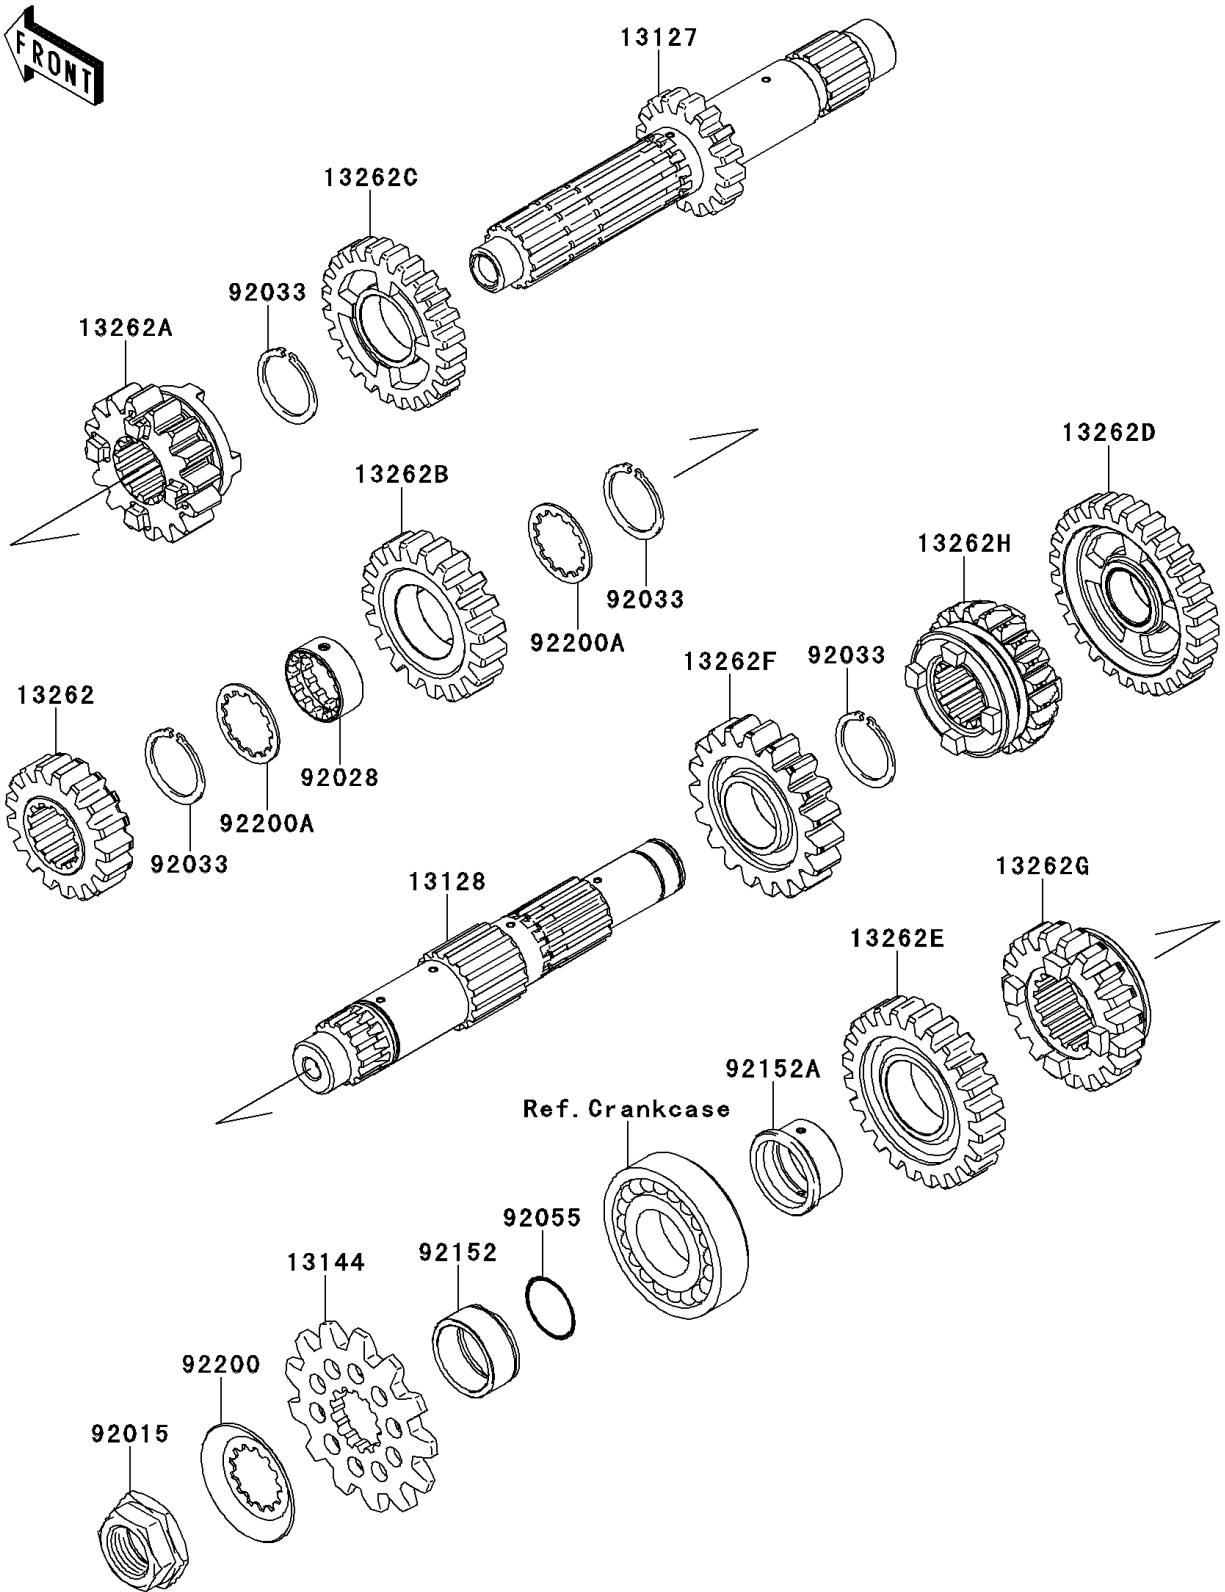

2012 KX™ 450F PARTS DIAGRAM

Transmission

E1361

2012 KX™ 450F PARTS LIST

Transmission

ITEM NAME	PART NUMBER	QUANTITY
SHAFT-TRANSMISSION INPUT (Ref # 13127)	13127-0088	1
SHAFT-TRANSMISSION OUTPUT (Ref # 13128)	13128-0668	1
SPROCKET-OUTPUT,13T (Ref # 13144)	13144-0063	1
GEAR,INPUT 2ND,17T (Ref # 13262)	13262-0847	1
GEAR,INPUT 3RD,16T (Ref # 13262A)	13262-0848	1
GEAR,INPUT 4TH,19T (Ref # 13262B)	13262-0849	1
GEAR,INPUT 5TH,24T (Ref # 13262C)	13262-0850	1
GEAR,OUTPUT LOW,28T (Ref # 13262D)	13262-0851	1
GEAR,OUTPUT 2ND,24T (Ref # 13262E)	13262-0852	1
GEAR,OUTPUT 3RD,19T (Ref # 13262F)	13262-0853	1
GEAR,OUTPUT 4TH,19T (Ref # 13262G)	13262-0854	1
GEAR,OUTPUT 5TH,21T (Ref # 13262H)	13262-0855	1
NUT,20MM (Ref # 92015)	92015-1963	1
BUSHING,INPUT TOP GEAR (Ref # 92028)	92028-1857	1
RING-SNAP,25MM (Ref # 92033)	92033-1172	4
RING-O,21.5X1.5 (Ref # 92055)	92055-1293	1
COLLAR,25X30X13.2 (Ref # 92152)	92152-0150	1
COLLAR (Ref # 92152A)	92152-0540	1
WASHER (Ref # 92200)	92200-0390	1
WASHER (Ref # 92200A)	92200-1389	2