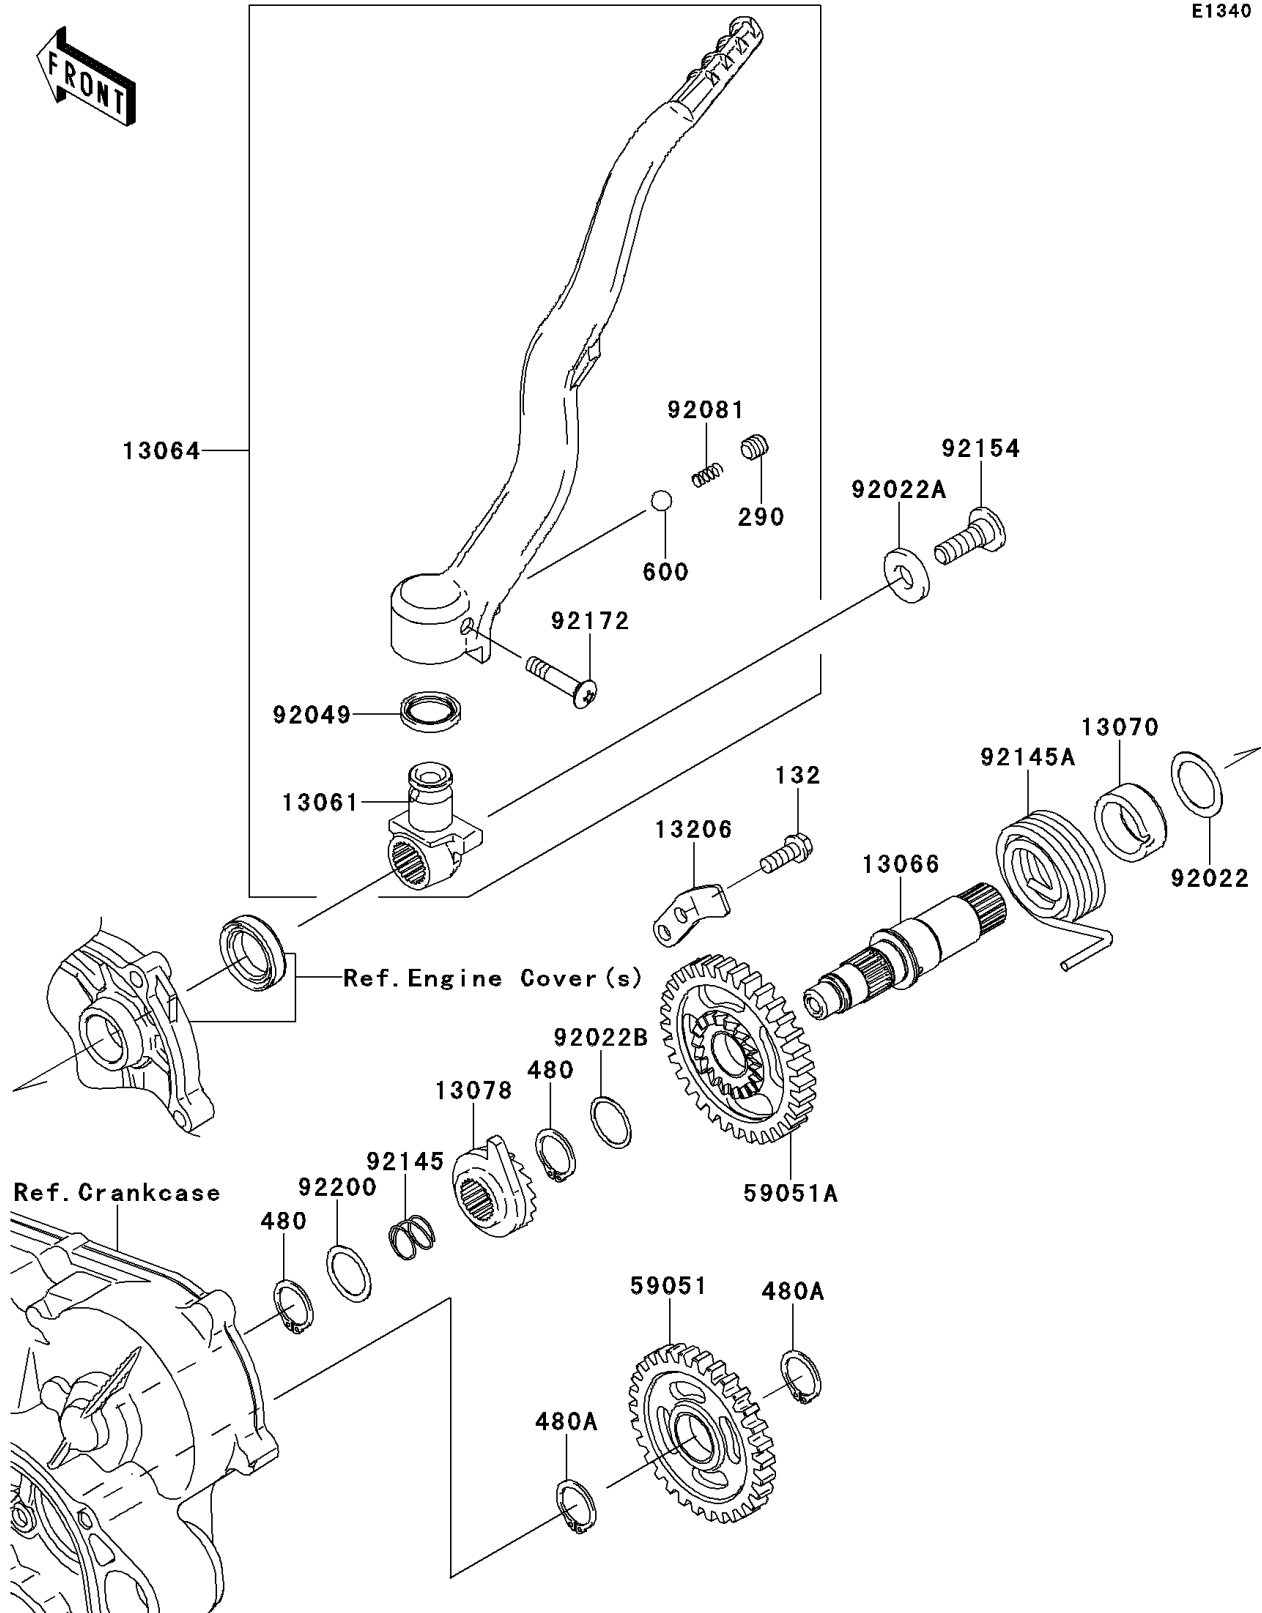

2012 KX™ 450F PARTS DIAGRAM

Kickstarter Mechanism

E1340

2012 KX™ 450F PARTS LIST

Kickstarter Mechanism

ITEM NAME	PART NUMBER	QUANTITY
BOLT-FLANGED-SMALL,6X16 (Ref # 132)	132BA0616	1
SCREW-SET-SOCKET,8X8 (Ref # 290)	290CA0808	1
CIRCLIP-TYPE-C,18MM (Ref # 480)	480J1800	2
CIRCLIP-TYPE-C,19MM (Ref # 480A)	480J1900	2
BALL-STEEL,1/4" (Ref # 600)	600A0800	1
BOSS (Ref # 13061)	13061-0146	1
LEVER-ASSY-KICK (Ref # 13064)	13064-0051	1
SHAFT-KICK (Ref # 13066)	13066-0010	1
GUIDE,KICK SPRING (Ref # 13070)	13070-1378	1
RATCHET (Ref # 13078)	13078-0558	1
GUIDE-KICK (Ref # 13206)	13206-0007	1
GEAR-SPUR,30T (Ref # 59051)	59051-0030	1
GEAR-SPUR,33T (Ref # 59051A)	59051-0046	1
WASHER,20.3X28.0X0.5 (Ref # 92022)	92022-1885	1
WASHER,10X22X3.2 (Ref # 92022A)	92022-1944	1
WASHER,18.3X22X0.5 (Ref # 92022B)	92022-271	1
SEAL-OIL,KICK PEDAL (Ref # 92049)	92049-1387	1
SPRING,KICK PEDAL (Ref # 92081)	92081-020	1
SPRING (Ref # 92145)	92145-0162	1
SPRING,RETURN (Ref # 92145A)	92145-0297	1
BOLT,SOCKET,8X25 (Ref # 92154)	92154-0521	1
SCREW,6X30 (Ref # 92172)	92172-1088	1
WASHER,18.3X24X0.5 (Ref # 92200)	92200-0075	1