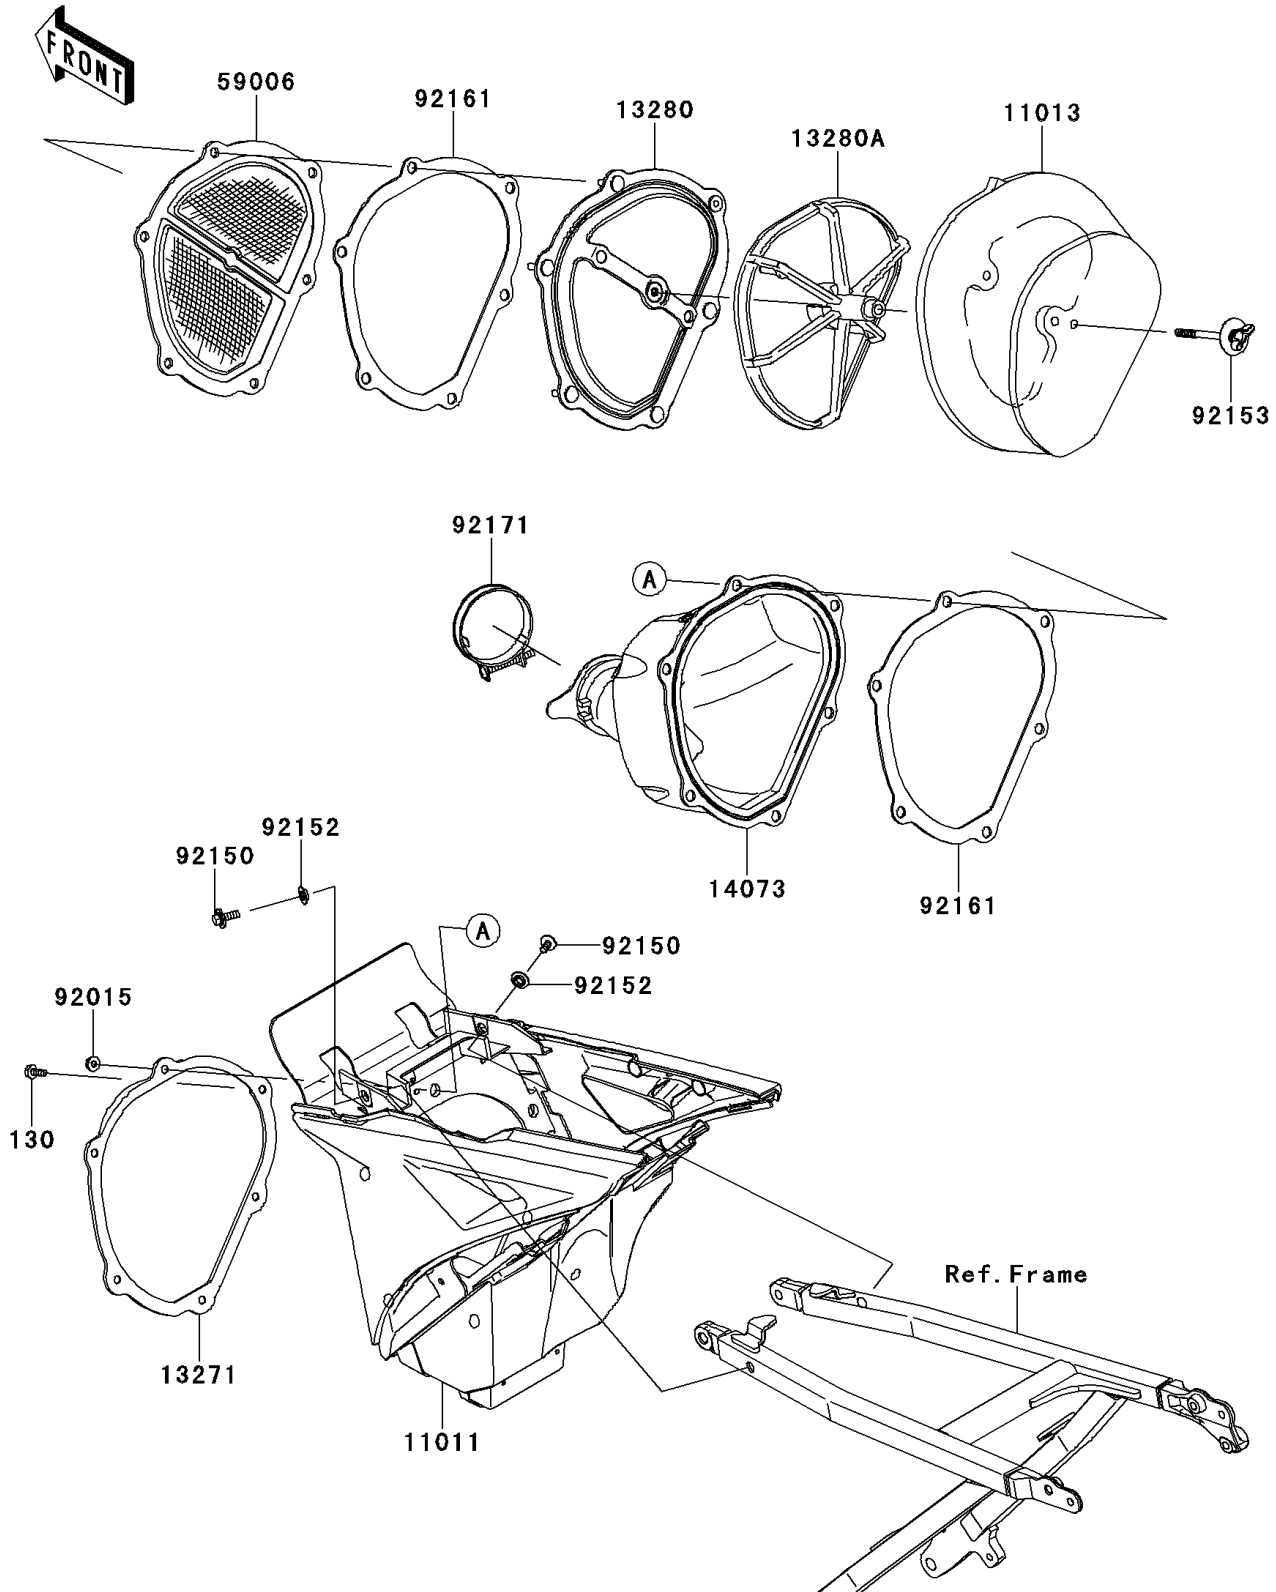

2012 KX™ 450F PARTS DIAGRAM

Air Cleaner

E1130

2012 KX™ 450F PARTS LIST

Air Cleaner

ITEM NAME	PART NUMBER	QUANTITY
BOLT-FLANGED,5X12 (Ref # 130)	130BA0512	1
CASE-AIR FILTER,EBONY (Ref # 11011)	11011-0179-6C	1
ELEMENT-AIR FILTER (Ref # 11013)	11013-0011	1
PLATE,DUCT FITTING (Ref # 13271)	13271-0730	1
HOLDER (Ref # 13280)	13280-0170	1
HOLDER,ELEMENT (Ref # 13280A)	13280-0383	1
DUCT,AIR FILTER (Ref # 14073)	14073-0726	1
ARRESTER-FLAME (Ref # 59006)	59006-0011	1
NUT,FLANGED,5MM (Ref # 92015)	92015-1259	5
BOLT,FLANGED,6X16 (Ref # 92150)	92150-1506	2
COLLAR (Ref # 92152)	92152-0275	2
BOLT,6X75 (Ref # 92153)	92153-0623	1
DAMPER (Ref # 92161)	92161-0213	2
CLAMP,57.5MM (Ref # 92171)	92171-1990	1