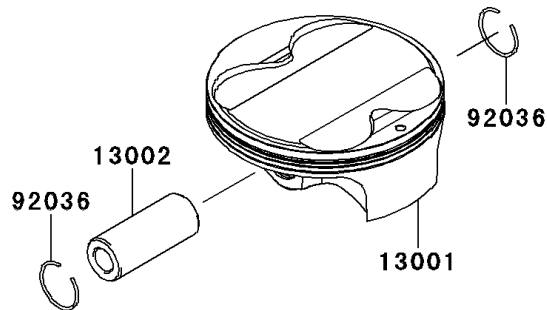

# 2012 KX™ 450F PARTS DIAGRAM

Cylinder/Piston(s)

E1120

## 2012 KX™ 450F PARTS LIST

Cylinder/Piston(s)

ITEM NAME	PART NUMBER	QUANTITY
BOLT-SOCKET,6X35 (Ref # 120)	120CA0635	1
CYLINDER-ENGINE (Ref # 11005)	11005-0132	1
GASKET,CYLINDER BASE (Ref # 11061)	11061-0768	1
PISTON-ENGINE (Ref # 13001)	13001-0137	1
PIN-PISTON (Ref # 13002)	13002-0028	1
RING-SET-PISTON (Ref # 13008)	13008-0555	1
RING-SNAP,PISTON PIN (Ref # 92036)	92036-008	2
PIN,10.1X12X14 (Ref # 92043)	92043-4009	2