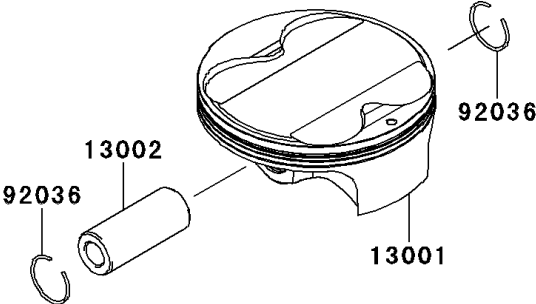

2012 KX™450F PARTS DIAGRAM

Cylinder/Piston(s)

E1120

2012 KX™450F PARTS LIST

Cylinder/Piston(s)

ITEM NAME	PART NUMBER	QUANTITY
BOLT-SOCKET,6X35 (Ref # 120)	120CA0635	1
CYLINDER-ENGINE (Ref # 11005)	11005-0132	1
GASKET,CYLINDER BASE (Ref # 11061)	11061-0768	1
PISTON-ENGINE (Ref # 13001)	13001-0137	1
PIN-PISTON (Ref # 13002)	13002-0028	1
RING-SET-PISTON (Ref # 13008)	13008-0555	1
RING-SNAP,PISTON PIN (Ref # 92036)	92036-008	1
PIN,10.1X12X14 (Ref # 92043)	92043-4009	1