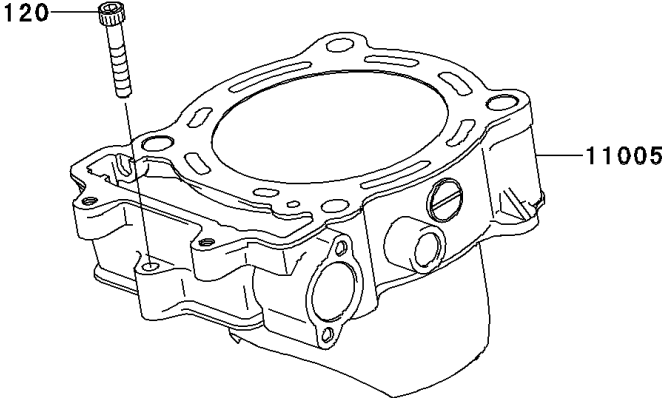

2012 KX™450F PARTS DIAGRAM

Cylinder/Piston(s)

E1120

2012 KX™450F PARTS LIST

Cylinder/Piston(s)

ITEM NAME	PART NUMBER	QUANTITY
BOLT-SOCKET,6X35 (Ref # 120)	120CA0635	1
CYLINDER-ENGINE (Ref # 11005)	11005-0132	1
GASKET,CYLINDER BASE (Ref # 11061)	11061-0768	1
PISTON-ENGINE (Ref # 13001)	13001-0137	1
PIN-PISTON (Ref # 13002)	13002-0028	1
RING-SET-PISTON (Ref # 13008)	13008-0555	1
RING-SNAP,PISTON PIN (Ref # 92036)	92036-008	1
PIN,10.1X12X14 (Ref # 92043)	92043-4009	1