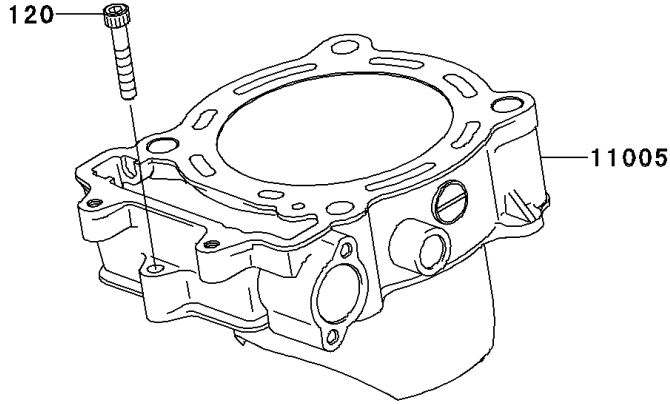

# 2012 KX™ 450F PARTS DIAGRAM

Cylinder/Piston(s)

E1120

## 2012 KX™ 450F PARTS LIST

Cylinder/Piston(s)

ITEM NAME	PART NUMBER	QUANTITY
BOLT-SOCKET,6X35 (Ref # 120)	120CA0635	1
CYLINDER-ENGINE (Ref # 11005)	11005-0132	1
GASKET,CYLINDER BASE (Ref # 11061)	11061-0768	1
PISTON-ENGINE (Ref # 13001)	13001-0137	1
PIN-PISTON (Ref # 13002)	13002-0028	1
RING-SET-PISTON (Ref # 13008)	13008-0555	1
RING-SNAP,PISTON PIN (Ref # 92036)	92036-008	2
PIN,10.1X12X14 (Ref # 92043)	92043-4009	2