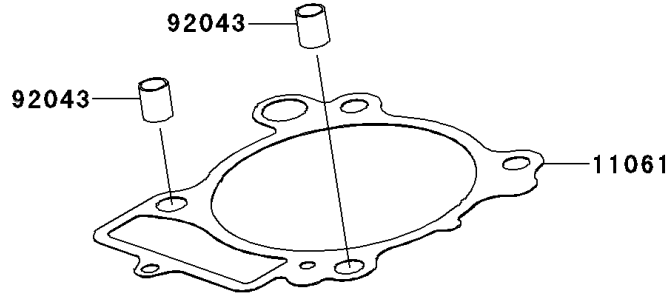

# 2012 KX™ 450F PARTS DIAGRAM

Cylinder/Piston(s)

E1120

## 2012 KX™ 450F PARTS LIST

Cylinder/Piston(s)

ITEM NAME	PART NUMBER	QUANTITY
BOLT-SOCKET,6X35 (Ref # 120)	120CA0635	1
CYLINDER-ENGINE (Ref # 11005)	11005-0132	1
GASKET,CYLINDER BASE (Ref # 11061)	11061-0768	1
PISTON-ENGINE (Ref # 13001)	13001-0137	1
PIN-PISTON (Ref # 13002)	13002-0028	1
RING-SET-PISTON (Ref # 13008)	13008-0555	1
RING-SNAP,PISTON PIN (Ref # 92036)	92036-008	2
PIN,10.1X12X14 (Ref # 92043)	92043-4009	2