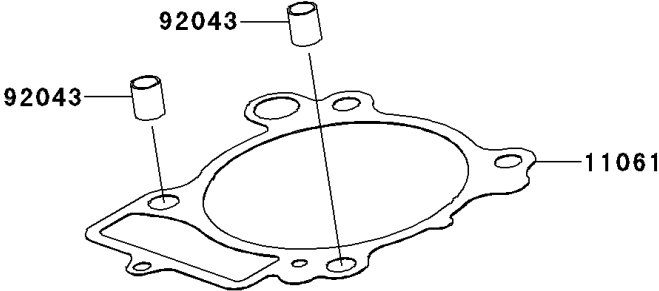

2012 KX™450F PARTS DIAGRAM

Cylinder/Piston(s)

E1120

2012 KX™450F PARTS LIST

Cylinder/Piston(s)

ITEM NAME	PART NUMBER	QUANTITY
BOLT-SOCKET,6X35 (Ref # 120)	120CA0635	1
CYLINDER-ENGINE (Ref # 11005)	11005-0132	1
GASKET,CYLINDER BASE (Ref # 11061)	11061-0768	1
PISTON-ENGINE (Ref # 13001)	13001-0137	1
PIN-PISTON (Ref # 13002)	13002-0028	1
RING-SET-PISTON (Ref # 13008)	13008-0555	1
RING-SNAP,PISTON PIN (Ref # 92036)	92036-008	1
PIN,10.1X12X14 (Ref # 92043)	92043-4009	1