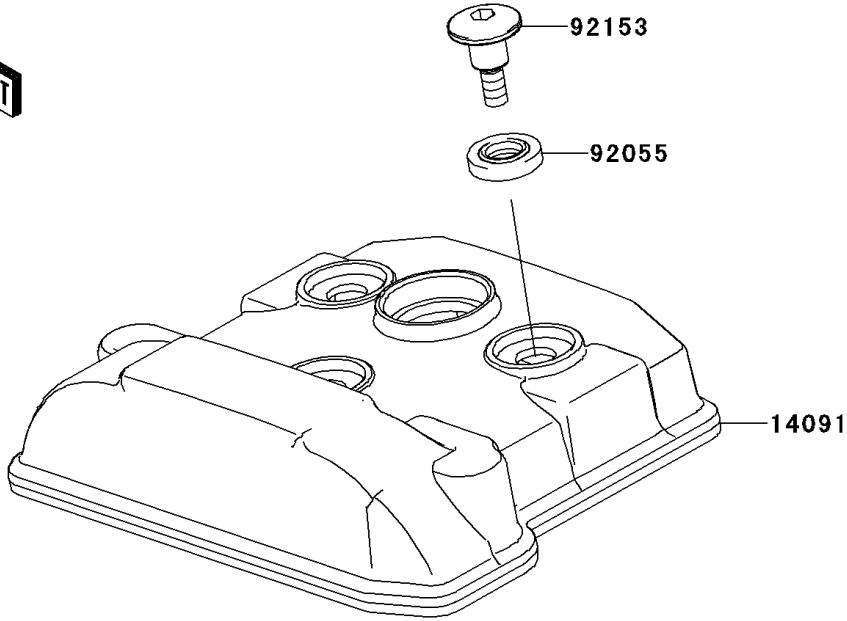

2012 KX™ 450F PARTS DIAGRAM

Cylinder Head Cover

E1112

2012 KX™ 450F PARTS LIST

Cylinder Head Cover

ITEM NAME	PART NUMBER	QUANTITY
GASKET,PLUG HOLE (Ref # 11061)	11061-0079	1
GASKET,HEAD COVER (Ref # 11061A)	11061-0351	1
COVER,CYLINDER HEAD (Ref # 14091)	14091-1631	1
RING-O,HEAD COVER BOLT (Ref # 92055)	92055-1352	3
BOLT,SOCKET,6X22.5 (Ref # 92153)	92153-1779	3