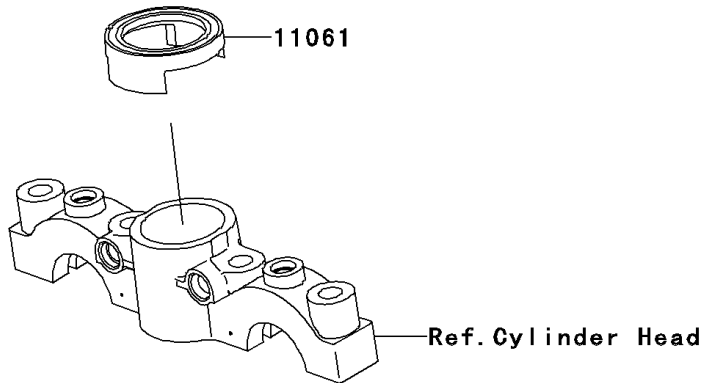

2012 KX™ 450F PARTS DIAGRAM

Cylinder Head Cover

E1112

2012 KX™ 450F PARTS LIST

Cylinder Head Cover

ITEM NAME	PART NUMBER	QUANTITY
GASKET,PLUG HOLE (Ref # 11061)	11061-0079	1
GASKET,HEAD COVER (Ref # 11061A)	11061-0351	1
COVER,CYLINDER HEAD (Ref # 14091)	14091-1631	1
RING-O,HEAD COVER BOLT (Ref # 92055)	92055-1352	3
BOLT,SOCKET,6X22.5 (Ref # 92153)	92153-1779	3