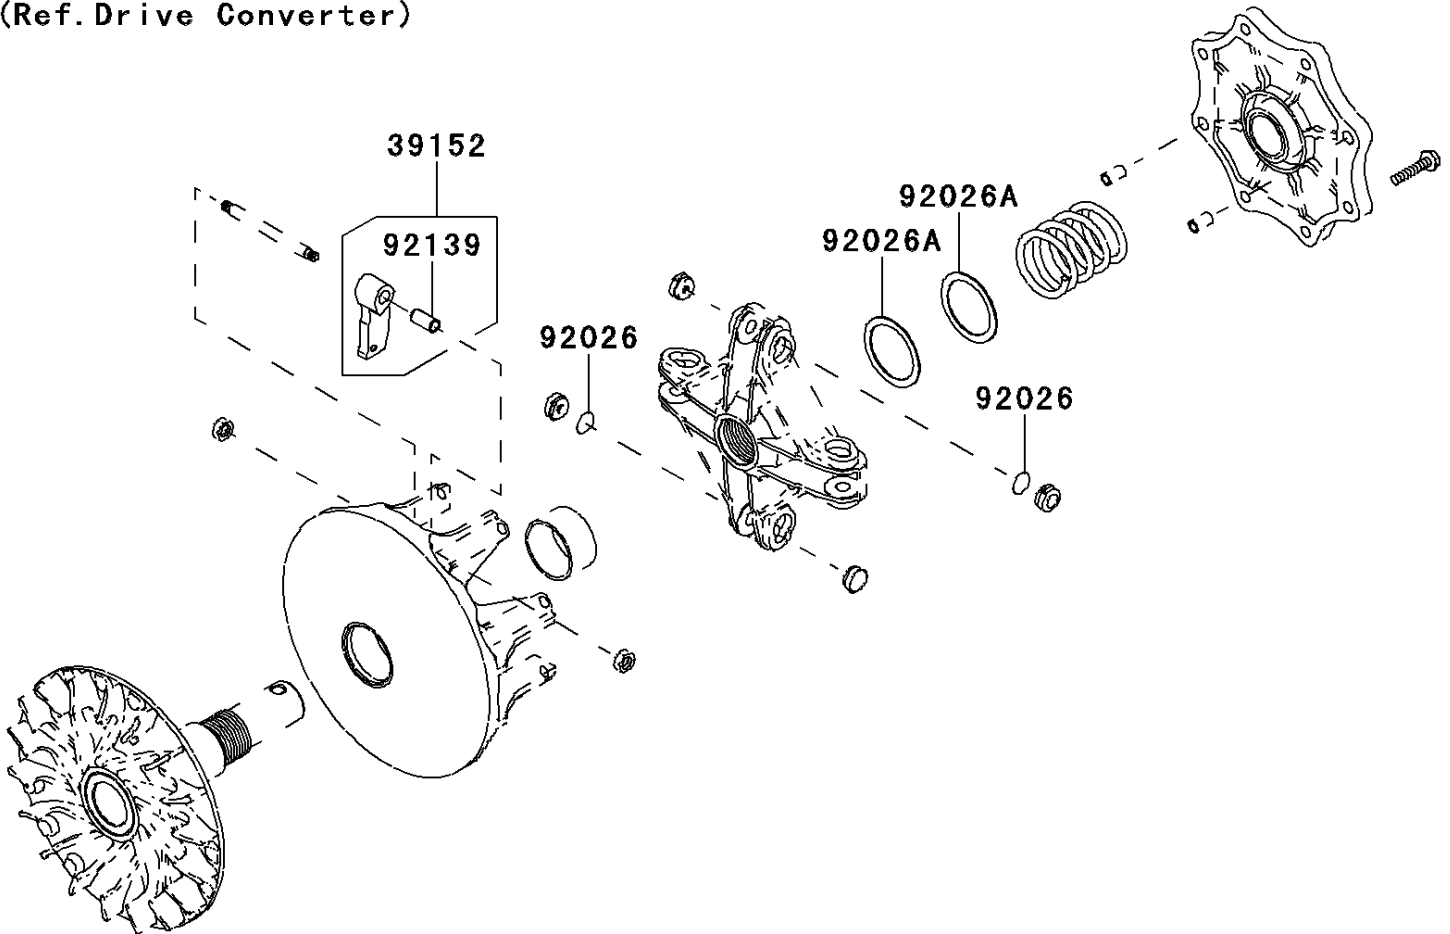

2012 BRUTE FORCE® 750 4x4i EPS PARTS DIAGRAM

Optional Parts

F2890

(Ref. Drive Converter)

2012 BRUTE FORCE® 750 4x4i EPS PARTS LIST

Optional Parts

ITEM NAME	PART NUMBER	QUANTITY
WEIGHT-RAMP (Ref # 39152)	39152-0091	4
SPACER,T=0.1 (Ref # 92026)	92026-0038	2
SPACER,39X49.5X1.0 (Ref # 92026A)	92026-1603	2
BUSHING (Ref # 92139)	92139-0215	4