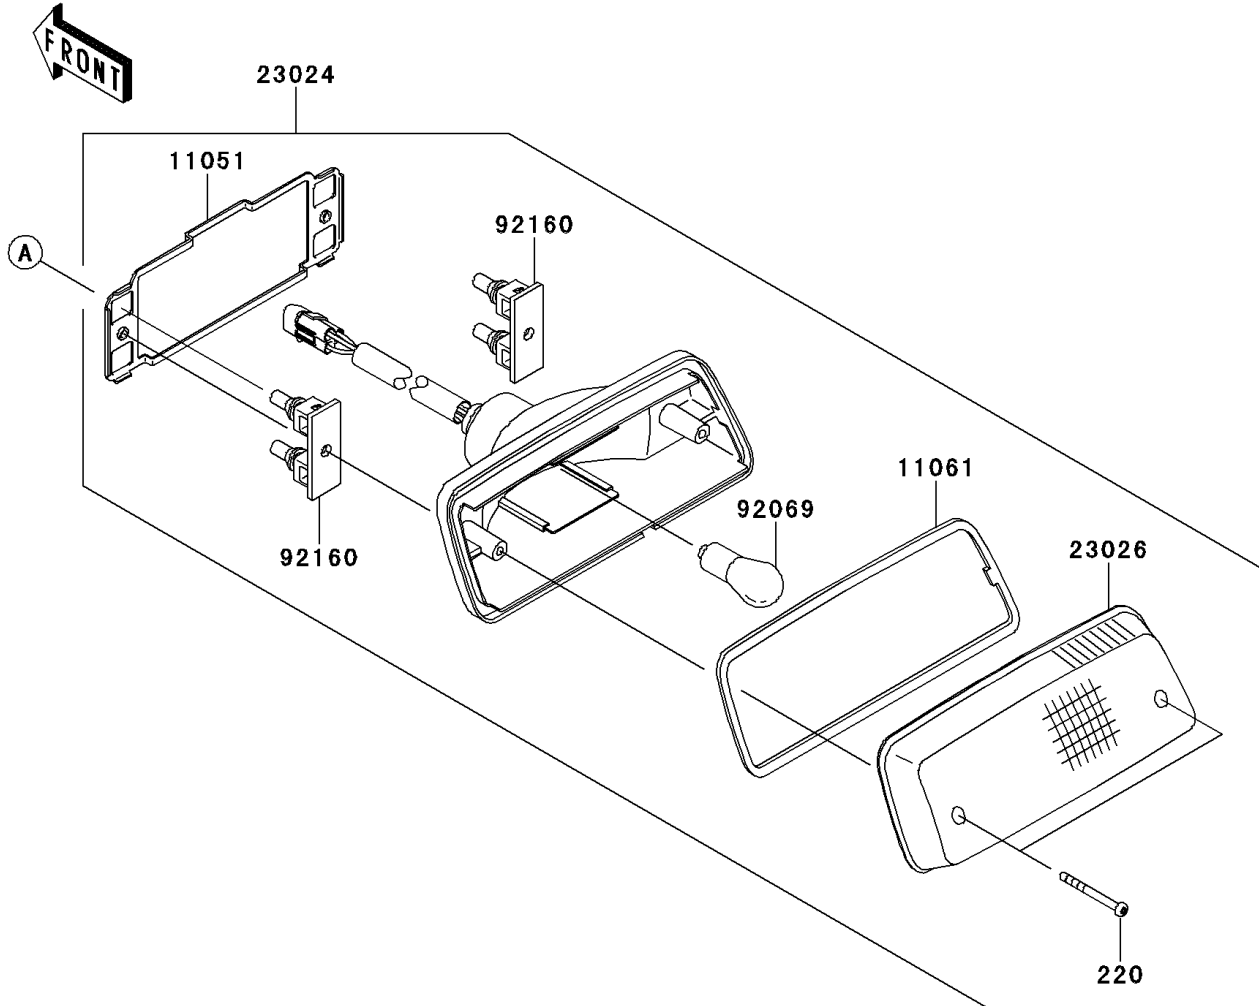

2012 BRUTE FORCE® 750 4x4i EPS PARTS DIAGRAM

Taillight(s)

F2720