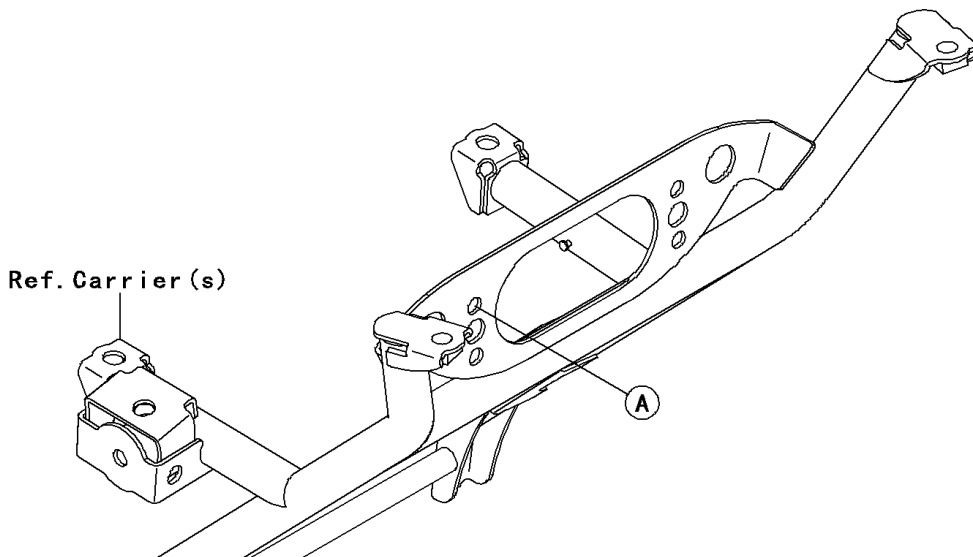

# 2012 BRUTE FORCE® 750 4x4i EPS PARTS DIAGRAM

Taillight(s)

F2720

### Taillight(s)

ITEM NAME	PART NUMBER	QUANTITY
SCREW-PAN-CROS,4X40 (Ref # 220)	220AA0440	2
BRACKET,TAIL LAMP (Ref # 11051)	11051-1870	1
GASKET,TAIL LAMP LENS (Ref # 11061)	11061-0055	1
LAMP-ASSY-TAIL (Ref # 23024)	23024-0302	1
LENS,TAIL LAMP (Ref # 23026)	23026-1230	1
BULB,12V 21/5W (Ref # 92069)	92069-063	1
DAMPER,TAIL LAMP (Ref # 92160)	92160-1053	2