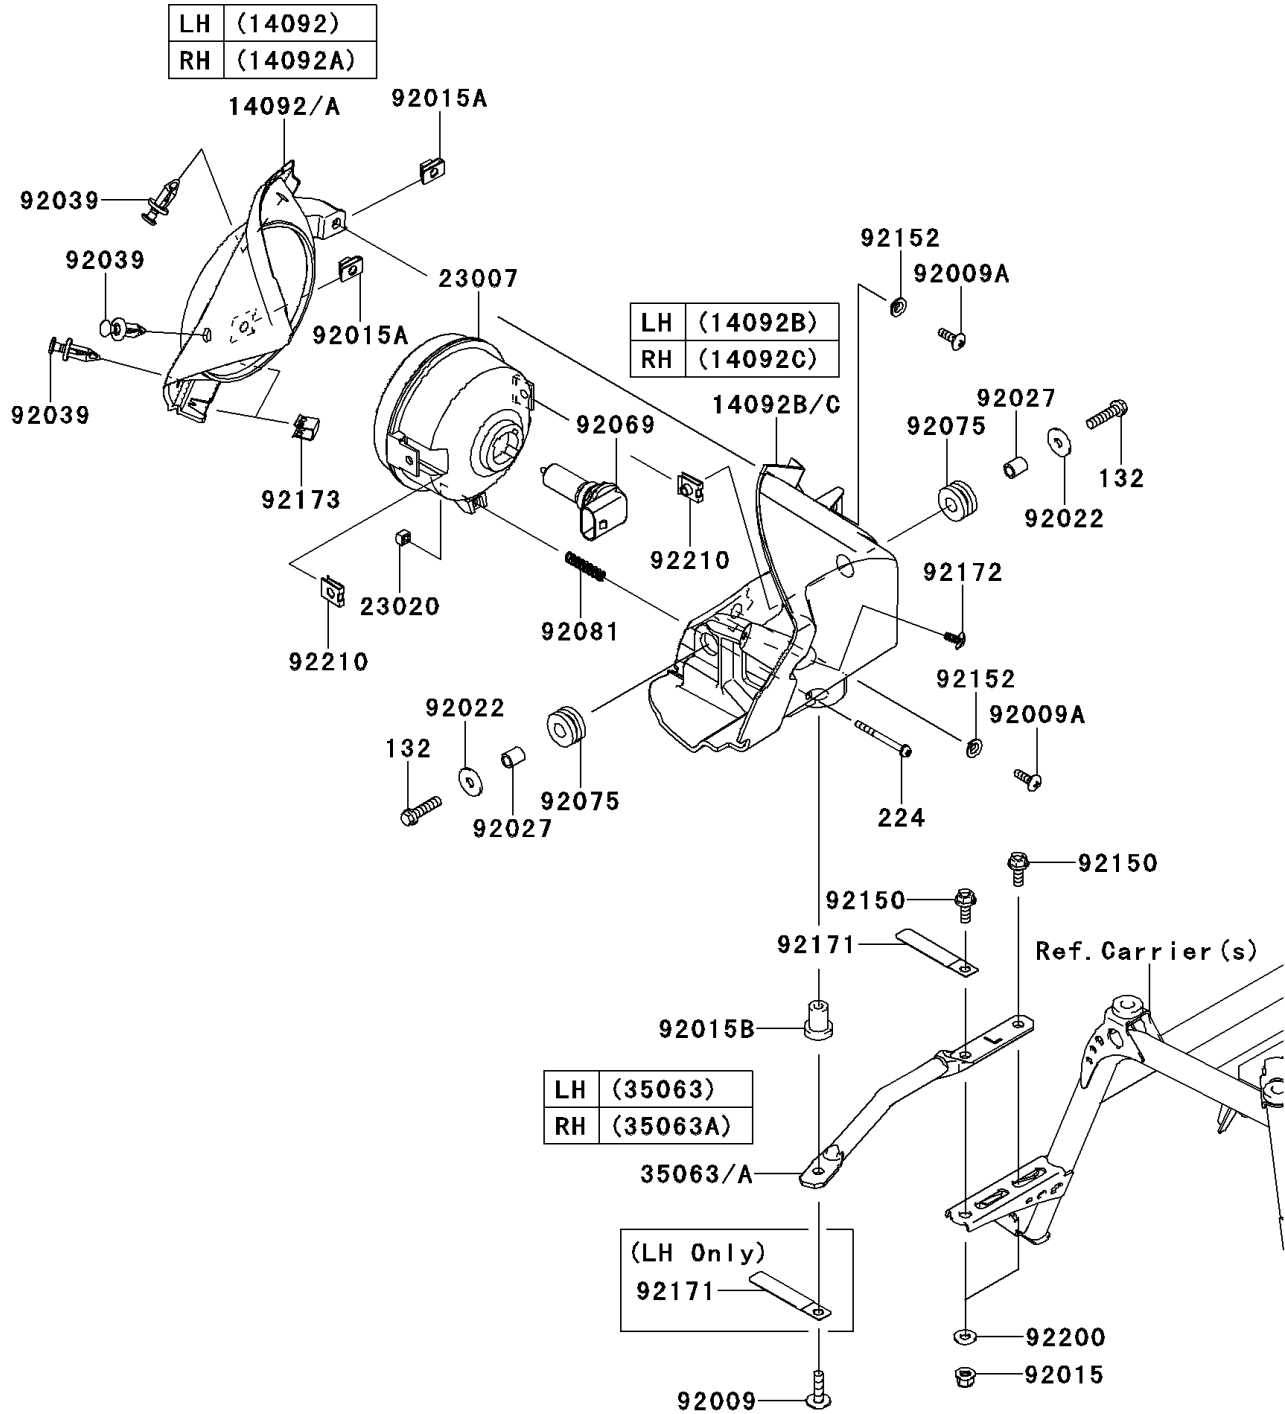

2014 BRUTE FORCE® 750 4x4i EPS PARTS DIAGRAM

Headlight(s)

F2710

2014 BRUTE FORCE® 750 4x4i EPS PARTS LIST

Headlight(s)

ITEM NAME	PART NUMBER	QUANTITY
BOLT-FLANGED-SMALL,6X25 (Ref # 132)	132BA0625	4
SCREW-PAN-WP-CROS,4X45 (Ref # 224)	224AA0445	2
COVER,HEAD LAMP,LH,F.BLACK (Ref # 14092)	14092-0190-6Z	1
COVER,HEAD LAMP,RH,F.BLACK (Ref # 14092A)	14092-0191-6Z	1
COVER,RR HEAD LAMP,LH (Ref # 14092B)	14092-0192	1
COVER,RR HEAD LAMP,RH (Ref # 14092C)	14092-0193	1
LENS-COMP,HEAD LAMP (Ref # 23007)	23007-0096	2
NUT,4MM,FOCUS ADJUST (Ref # 23020)	23020-018	2
STAY,HEAD LAMP,LH (Ref # 35063)	35063-0806	1
STAY,HEAD LAMP,RH (Ref # 35063A)	35063-0807	1
SCREW,6X22,BLACK (Ref # 92009)	92009-1256	2
SCREW,5X16,BLACK (Ref # 92009A)	92009-1654	4
NUT,LOCK,FLANGED,6MM (Ref # 92015)	92015-1339	4
NUT,5MM (Ref # 92015A)	92015-1627	4
NUT,RUBBER,6MM (Ref # 92015B)	92015-1692	2
WASHER,6.5X20X1.6 (Ref # 92022)	92022-125	4
COLLAR,6.8X10X12 (Ref # 92027)	92027-162	4
RIVET (Ref # 92039)	92039-1229	6
BULB,12V 35/35W (Ref # 92069)	92069-0019	2
DAMPER (Ref # 92075)	92075-1690	4
SPRING,FOCUS ADJUST (Ref # 92081)	92081-1896	2
BOLT,FLANGED,6X15 (Ref # 92150)	92150-1015	4
COLLAR (Ref # 92152)	92152-0250	4
CLAMP (Ref # 92171)	92171-0652	3
SCREW,TAPPING,5X10 (Ref # 92172)	92172-1061	2
CLAMP (Ref # 92173)	92173-0104	4
WASHER,6.5X14.5X1.5 (Ref # 92200)	92200-3775	4
NUT (Ref # 92210)	92210-1125	4