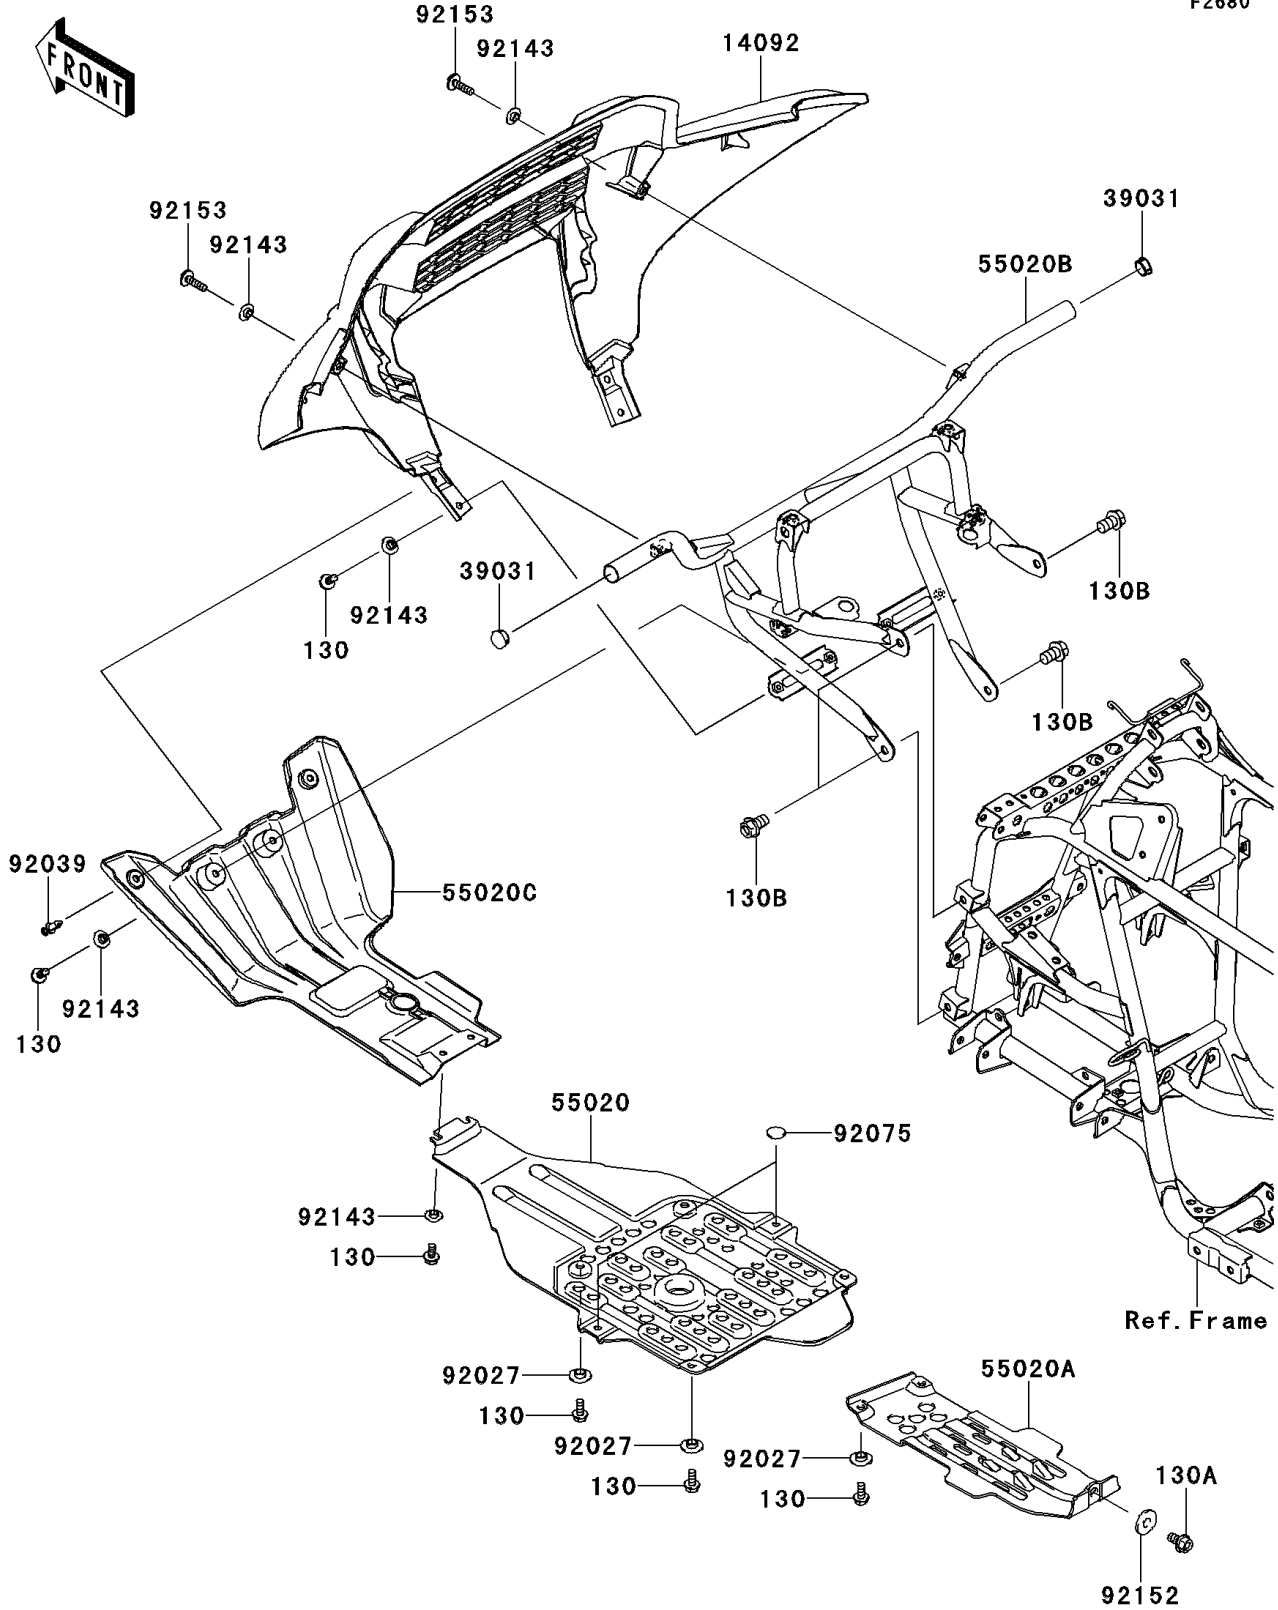

2012 BRUTE FORCE® 750 4x4i EPS PARTS DIAGRAM

Guard(s)

F2680

2012 BRUTE FORCE® 750 4x4i EPS PARTS LIST

Guard(s)

ITEM NAME	PART NUMBER	QUANTITY
BOLT-FLANGED,6X14 (Ref # 130)	130BA0614	12
BOLT-FLANGED,8X14 (Ref # 130A)	130BA0814	1
BOLT-FLANGED,10X16 (Ref # 130B)	130BB1016	4
COVER,BUMPER,F.BLACK (Ref # 14092)	14092-0188-6Z	1
CAP-END (Ref # 39031)	39031-0011	2
GUARD,ENGINE (Ref # 55020)	55020-0065	1
GUARD,REAR GEAR BOX (Ref # 55020A)	55020-0105	1
GUARD,FR (Ref # 55020B)	55020-0392	1
GUARD,FRONT SKID,F.BLACK (Ref # 55020C)	55020-0426-6Z	1
COLLAR,L=4.7 (Ref # 92027)	92027-1964	6
RIVET (Ref # 92039)	92039-1229	2
DAMPER,RUBBER (Ref # 92075)	92075-261	2
COLLAR (Ref # 92143)	92143-1087	8
COLLAR (Ref # 92152)	92152-0198	1
BOLT,SOCKET,6X22 (Ref # 92153)	92153-0574	2