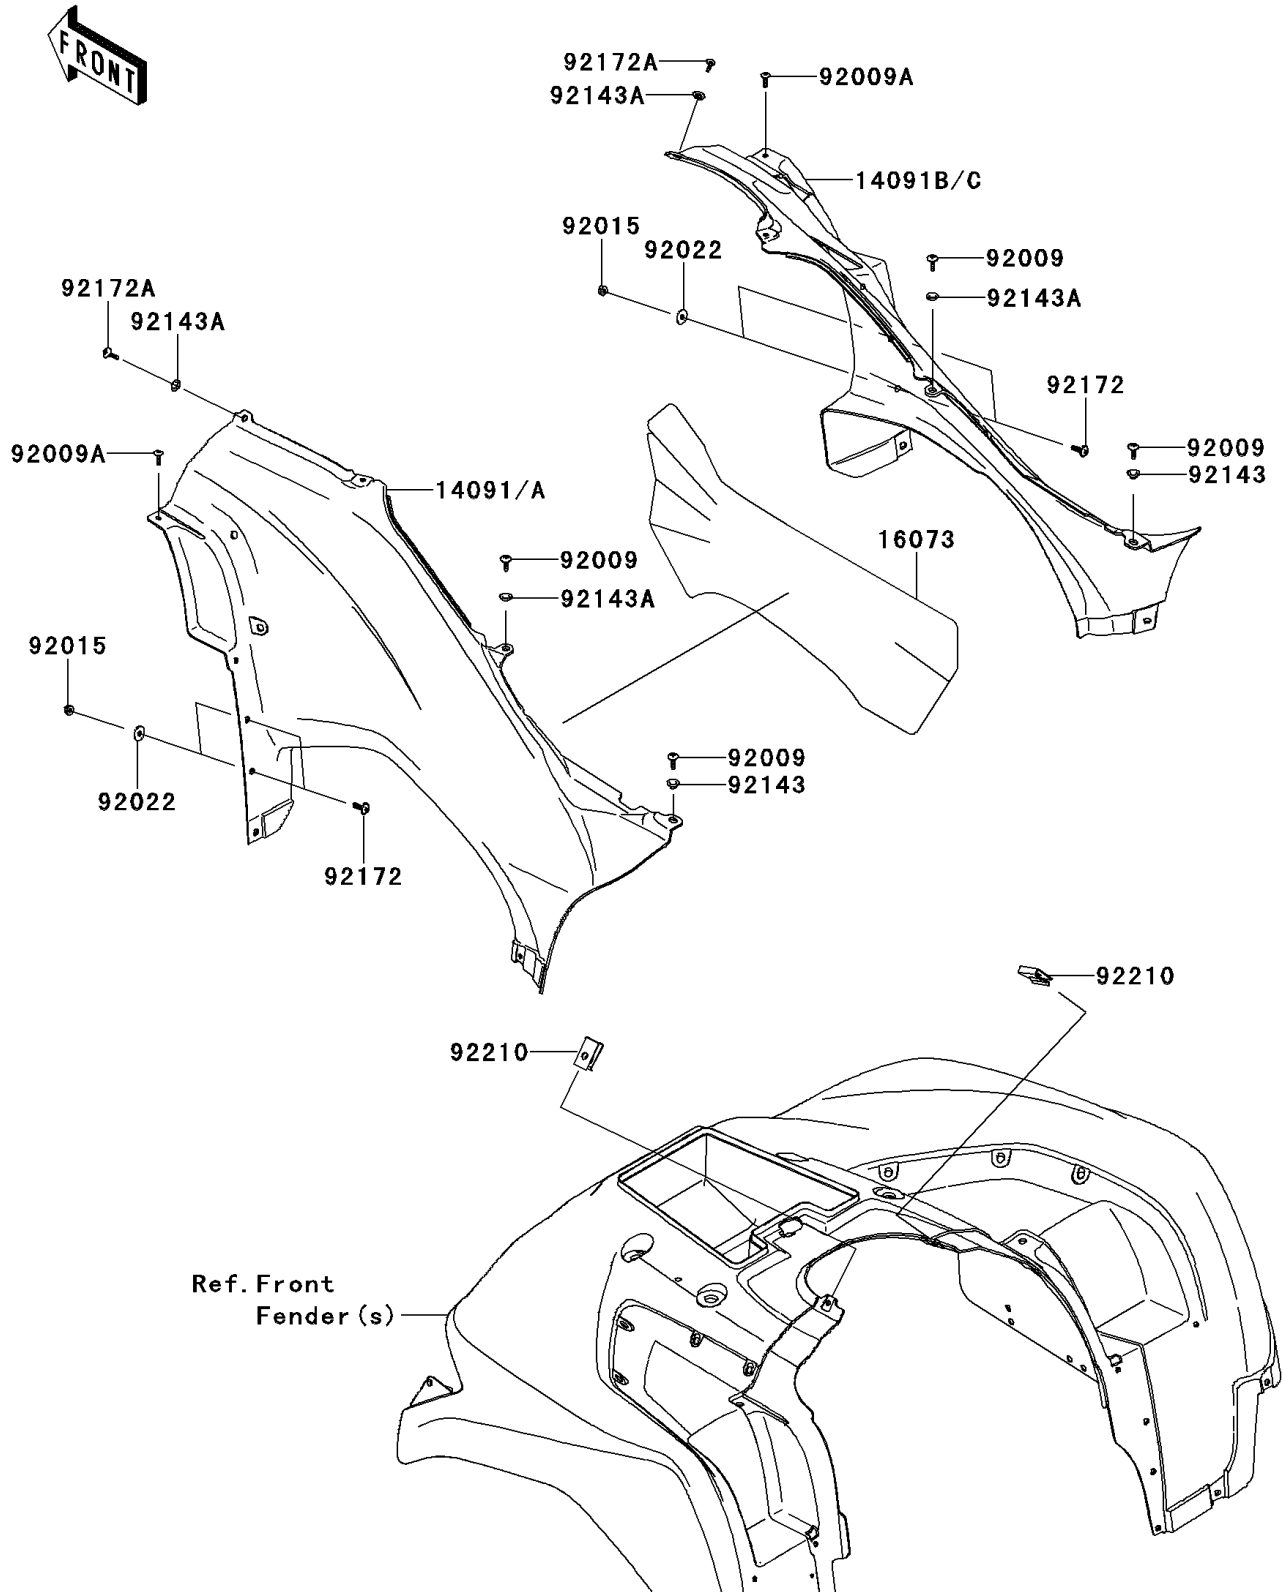

2012 BRUTE FORCE® 750 4x4i EPS PARTS DIAGRAM

Side Covers

F2611

2012 BRUTE FORCE® 750 4x4i EPS PARTS LIST

Side Covers

ITEM NAME	PART NUMBER	QUANTITY
COVER,SIDE,LH,M.T.GRAY (Ref # 14091)	14091-0312-31S	1
COVER,SIDE,RH,M.T.GRAY (Ref # 14091B)	14091-0313-31S	1
INSULATOR,SIDE COVER,LH (Ref # 16073)	16073-0723	1
SCREW,6X16 (Ref # 92009)	92009-1621	4
SCREW,5X18 (Ref # 92009A)	92009-1655	2
NUT,LOCK,FLANGED,6MM (Ref # 92015)	92015-1603	4
WASHER,6.5X20X1.6,BLACK (Ref # 92022)	92022-1346	4
COLLAR (Ref # 92143)	92143-1057	2
COLLAR (Ref # 92143A)	92143-1087	4
SCREW,6X18 (Ref # 92172)	92172-0002	4
SCREW,TAPPING,6X20 (Ref # 92172A)	92172-0488	2
NUT,LEAF SPRING,6MM (Ref # 92210)	92210-0624	2