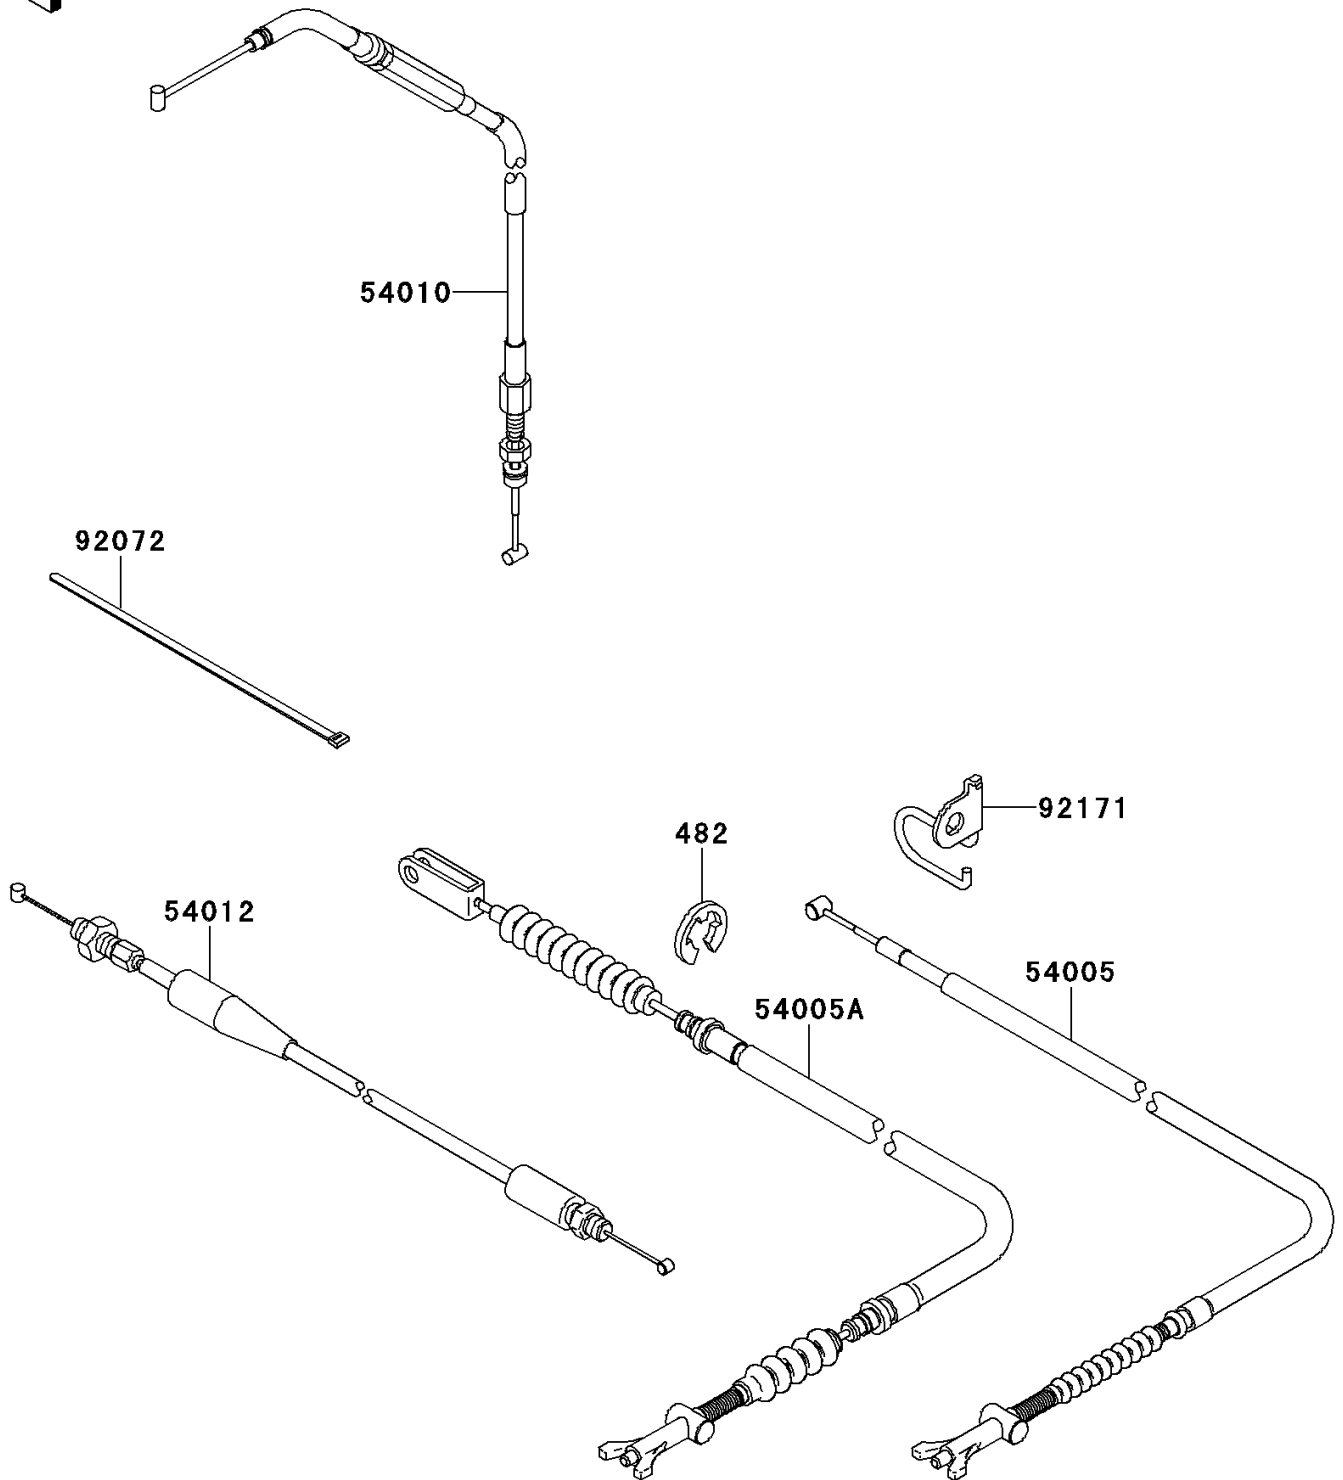

# 2012 BRUTE FORCE® 750 4x4i EPS PARTS DIAGRAM

Cables

F2540

## 2012 BRUTE FORCE® 750 4x4i EPS PARTS LIST

### Cables

ITEM NAME	PART NUMBER	QUANTITY
CIRCLIP-TYPE-E,8MM (Ref # 482)	482EA8000	1
CABLE-BRAKE,PARKING (Ref # 54005)	54005-0017	1
CABLE-BRAKE,FOOT (Ref # 54005A)	54005-0018	1
CABLE,FRONT DIFF LOCK (Ref # 54010)	54010-0570	1
CABLE-THROTTLE (Ref # 54012)	54012-0207	1
BAND,L=188 (Ref # 92072)	92072-1239	3
CLAMP,BRAKE CABLE (Ref # 92171)	92171-0228	1