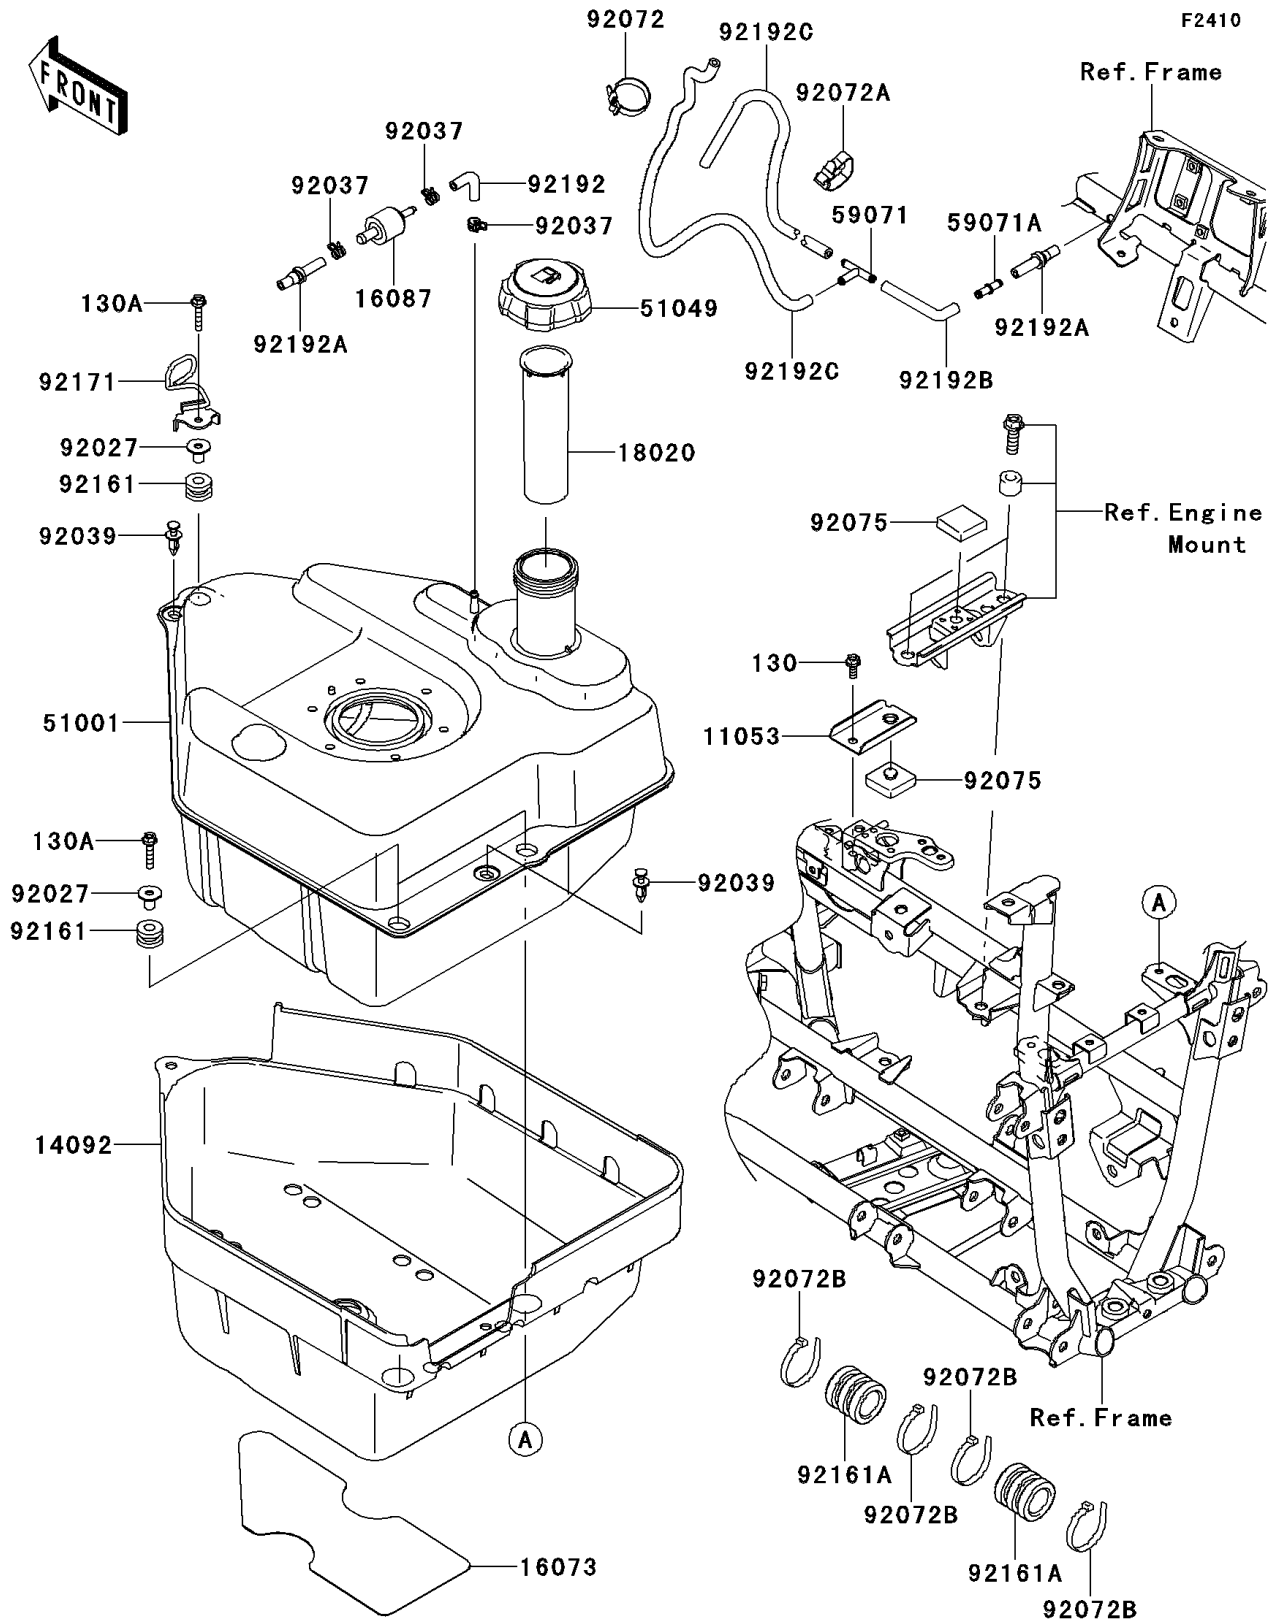

2012 BRUTE FORCE® 750 4x4i EPS PARTS DIAGRAM

Fuel Tank

2012 BRUTE FORCE® 750 4x4i EPS PARTS LIST

Fuel Tank

ITEM NAME	PART NUMBER	QUANTITY
BOLT-FLANGED,6X16 (Ref # 130)	130BA0616	1
BOLT-FLANGED,6X30 (Ref # 130A)	130BA0630	3
BRACKET,FUEL TANK,TOP (Ref # 11053)	11053-0936	1
COVER,FUEL TANK,LWR (Ref # 14092)	14092-0186	1
INSULATOR,FUEL TANK COVER,LWR (Ref # 16073)	16073-0034	1
VALVE-CHECK (Ref # 16087)	16087-0703	1
BAFFLE,FUEL TANK (Ref # 18020)	18020-0008	1
TANK-COMP-FUEL (Ref # 51001)	51001-0237	1
CAP-TANK,FUEL (Ref # 51049)	51049-1128	1
JOINT (Ref # 59071)	59071-3705	1
JOINT (Ref # 59071A)	59071-3717	1
COLLAR,L=16.1 (Ref # 92027)	92027-1847	3
CLAMP,TUBE (Ref # 92037)	92037-1461	3
RIVET (Ref # 92039)	92039-1229	2
BAND,L=149 (Ref # 92072)	92072-031	1
BAND,L=186 (Ref # 92072A)	92072-056	1
BAND,L=188 (Ref # 92072B)	92072-1239	4
DAMPER (Ref # 92075)	92075-1882	2
DAMPER (Ref # 92161)	92161-0106	3
DAMPER,FUEL TANK,RR (Ref # 92161A)	92161-1111	2
CLAMP,FUEL TUBE (Ref # 92171)	92171-1741	1
TUBE,FUEL TANK-CHECK VALVE (Ref # 92192)	92192-0067	1
TUBE,FRAME PIPE-CHECK VALVE (Ref # 92192A)	92192-0068	2
TUBE,5X10X80/22 (Ref # 92192B)	92192-0992	1
TUBE,5X10X470 (Ref # 92192C)	92192-0993	2