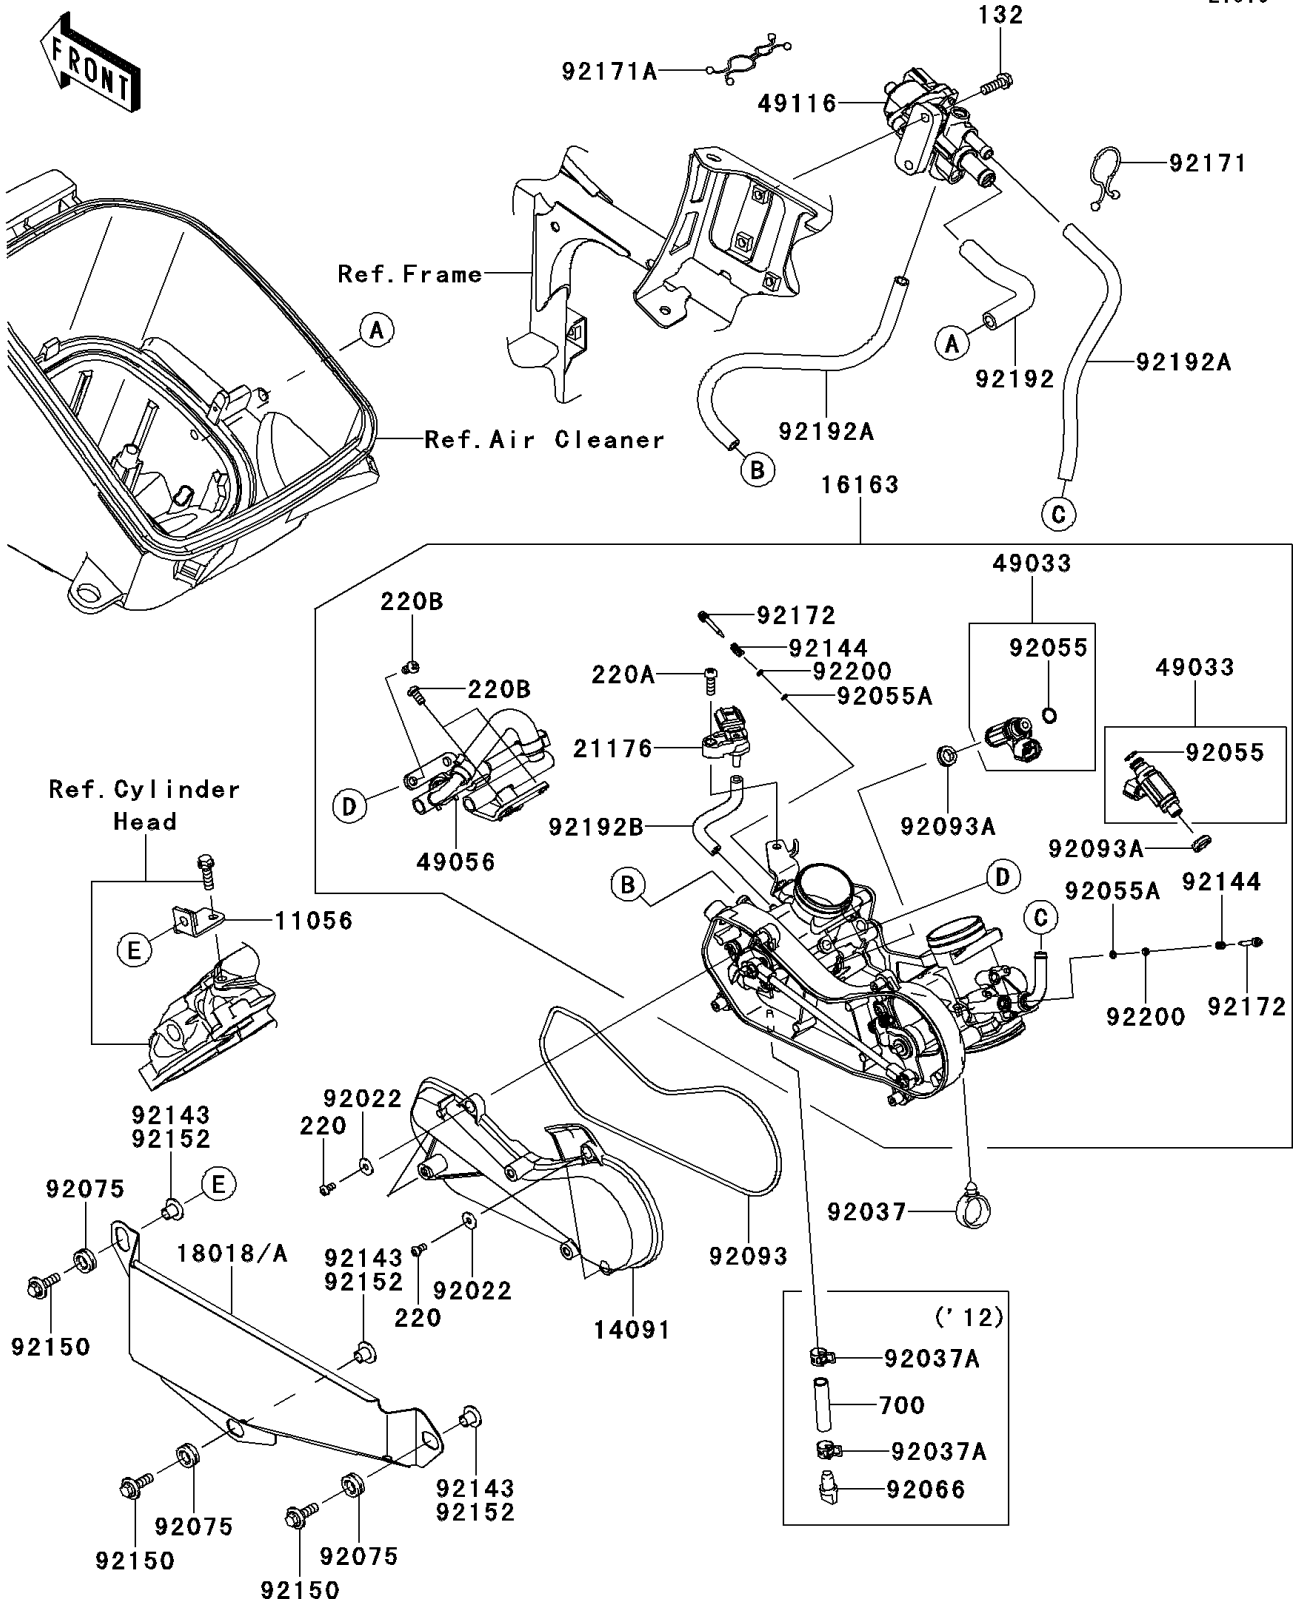

2012 BRUTE FORCE® 750 4x4i EPS PARTS DIAGRAM

Throttle

E1510

2012 BRUTE FORCE® 750 4x4i EPS PARTS LIST

Throttle

ITEM NAME	PART NUMBER	QUANTITY
BOLT-FLANGED-SMALL,6X18 (Ref # 132)	132BD0618	2
SCREW-PAN-CROS,4X8 (Ref # 220)	220AA0408	4
SCREW-PAN-CROS,5X16 (Ref # 220A)	220AA0516	1
SCREW-PAN-CROS,6X12 (Ref # 220B)	220D0612	4
TUBE-PVC (Ref # 700)	700Q0740	1
BRACKET (Ref # 11056)	11056-1026	1
COVER,THROTTLE LINK (Ref # 14091)	14091-1731	1
THROTTLE-ASSY (Ref # 16163)	16163-0786	1
PLATE-HEAT GUARD (Ref # 18018)	18018-0027	1
SENSOR,PRESSURE (Ref # 21176)	21176-0111	1
NOZZLE-INJECTION (Ref # 49033)	49033-1060	2
PIPE-INJECTION (Ref # 49056)	49056-0034	1
VALVE-ASSY (Ref # 49116)	49116-0021	1
WASHER,5.2X13X1 (Ref # 92022)	92022-1380	4
CLAMP,HOSE (Ref # 92037)	92037-1827	1
CLAMP (Ref # 92037A)	92037-2113	2
RING-O,INJECTION NOZZLE (Ref # 92055)	92055-1622	2
RING-O,AIR SCREW (Ref # 92055A)	92055-1658	2
PLUG,DRAIN (Ref # 92066)	92066-1211	1
DAMPER (Ref # 92075)	92075-1947	3
SEAL (Ref # 92093)	92093-0082	1
SEAL (Ref # 92093A)	92093-0127	2
COLLAR (Ref # 92143)	92143-1057	3
SPRING,THROTTLE STOP SCREW (Ref # 92144)	92144-1674	2
BOLT,FLANGED,6X20 (Ref # 92150)	92150-1339	3
CLAMP (Ref # 92171)	92171-1185	1
CLAMP (Ref # 92171A)	92171-1438	1
SCREW (Ref # 92172)	92172-0156	2
TUBE (Ref # 92192)	92192-0437	1

2012 BRUTE FORCE® 750 4x4i EPS PARTS LIST

Throttle

ITEM NAME	PART NUMBER	QUANTITY
TUBE (Ref # 92192A)	92192-0439	2
TUBE (Ref # 92192B)	92192-0914	1
WASHER,PILOT AIR SCREW (Ref # 92200)	92200-1564	2