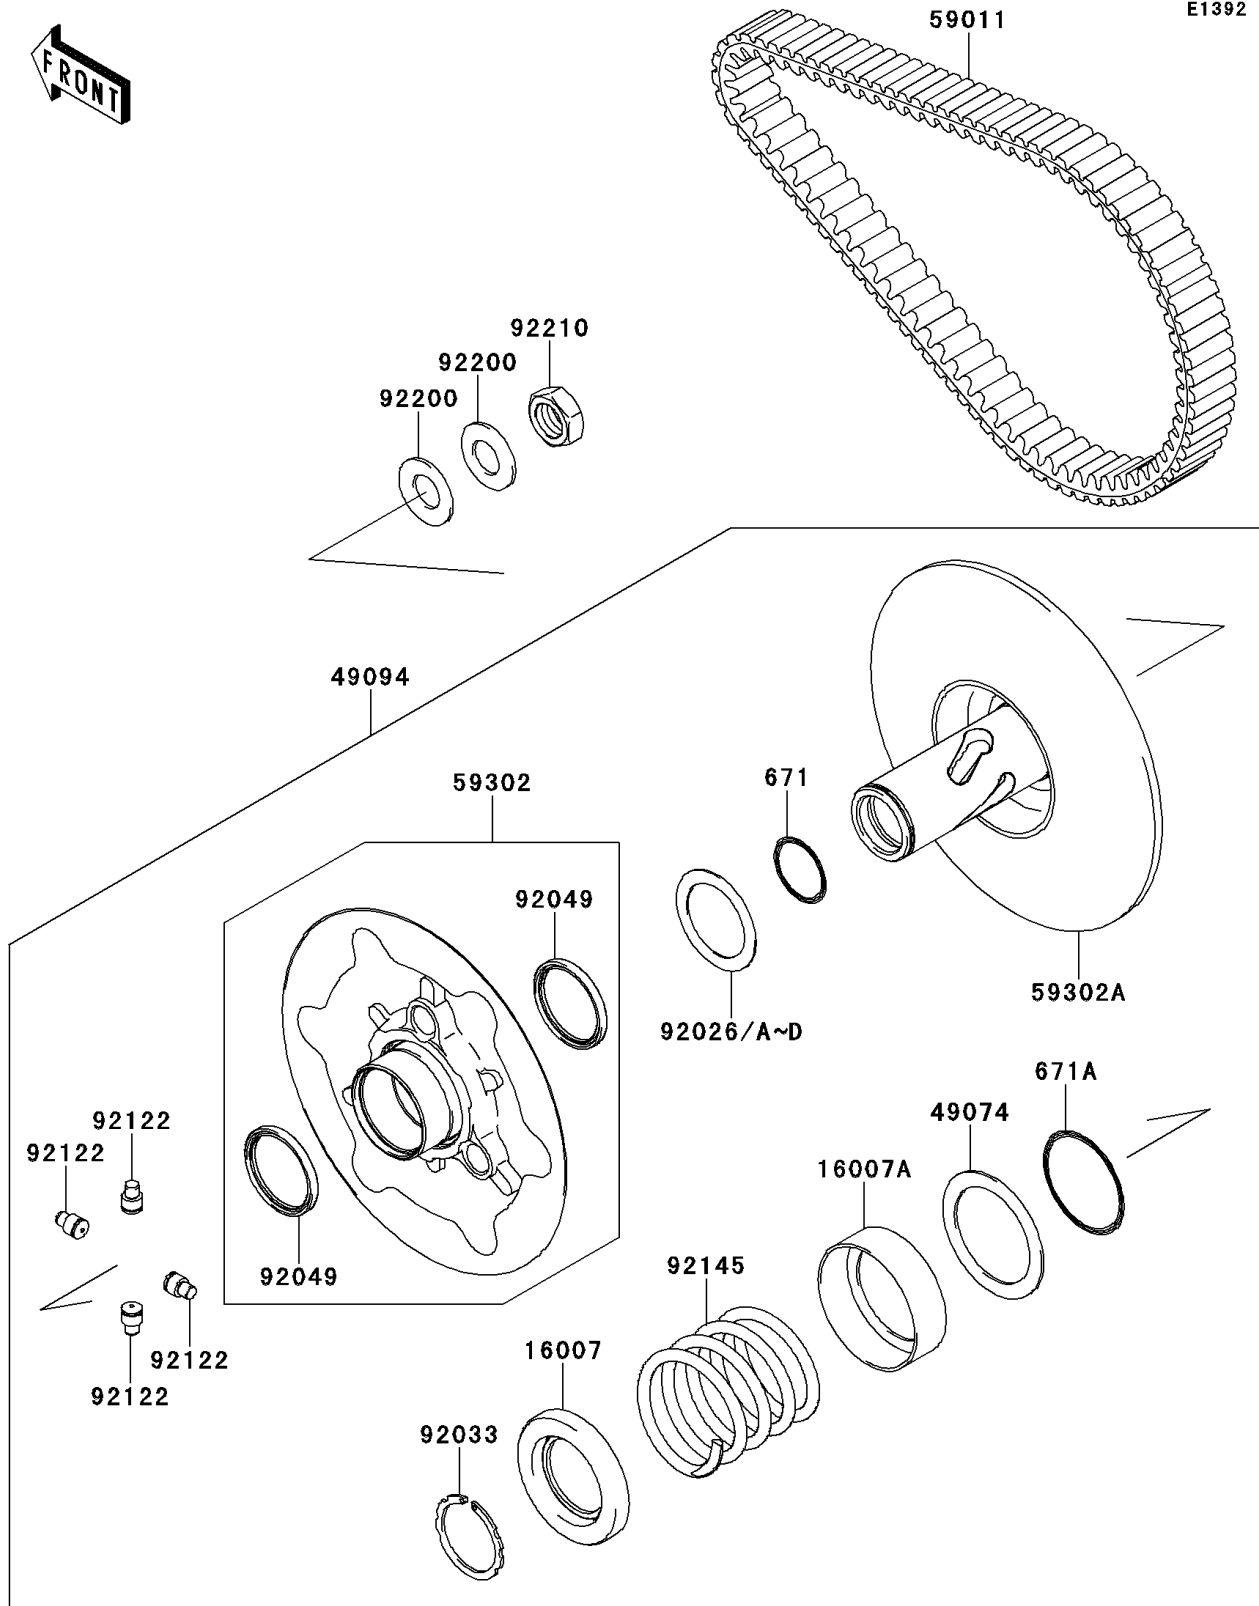

2012 BRUTE FORCE® 750 4x4i EPS PARTS DIAGRAM

Driven Converter/Drive Belt

2012 BRUTE FORCE® 750 4x4i EPS PARTS LIST

Driven Converter/Drive Belt

ITEM NAME	PART NUMBER	QUANTITY
O RING (Ref # 671)	671D2530	1
O RING (Ref # 671A)	671D2550	1
SEAT-SPRING (Ref # 16007)	16007-1203	1
SEAT-SPRING,SHEAVE MOVABLE (Ref # 16007A)	16007-1221	1
PLATE-THRUST (Ref # 49074)	49074-1055	1
CONVERTER-ASSY-DRIVEN (Ref # 49094)	49094-0051	1
BELT,CVT (Ref # 59011)	59011-0019	1
SHEAVE-COMP,MOVABLE (Ref # 59302)	59302-0039	1
SHEAVE-COMP,FIXED (Ref # 59302A)	59302-0077	1
SPACER,T=0.30 (Ref # 92026)	92026-0034	AR
SPACER,T=1.00 (Ref # 92026A)	92026-1565	AR
SPACER,T=0.60 (Ref # 92026B)	92026-1569	AR
SPACER,T=1.40 (Ref # 92026C)	92026-1570	AR
SPACER,T=0.80 (Ref # 92026D)	92026-1617	AR
RING-SNAP (Ref # 92033)	92033-1317	1
SEAL-OIL (Ref # 92049)	92049-1528	2
ROLLER (Ref # 92122)	92122-1209	4
SPRING,PURPLE (Ref # 92145)	92145-1499	1
WASHER (Ref # 92200)	92200-1505	2
NUT,18MM (Ref # 92210)	92210-1367	1