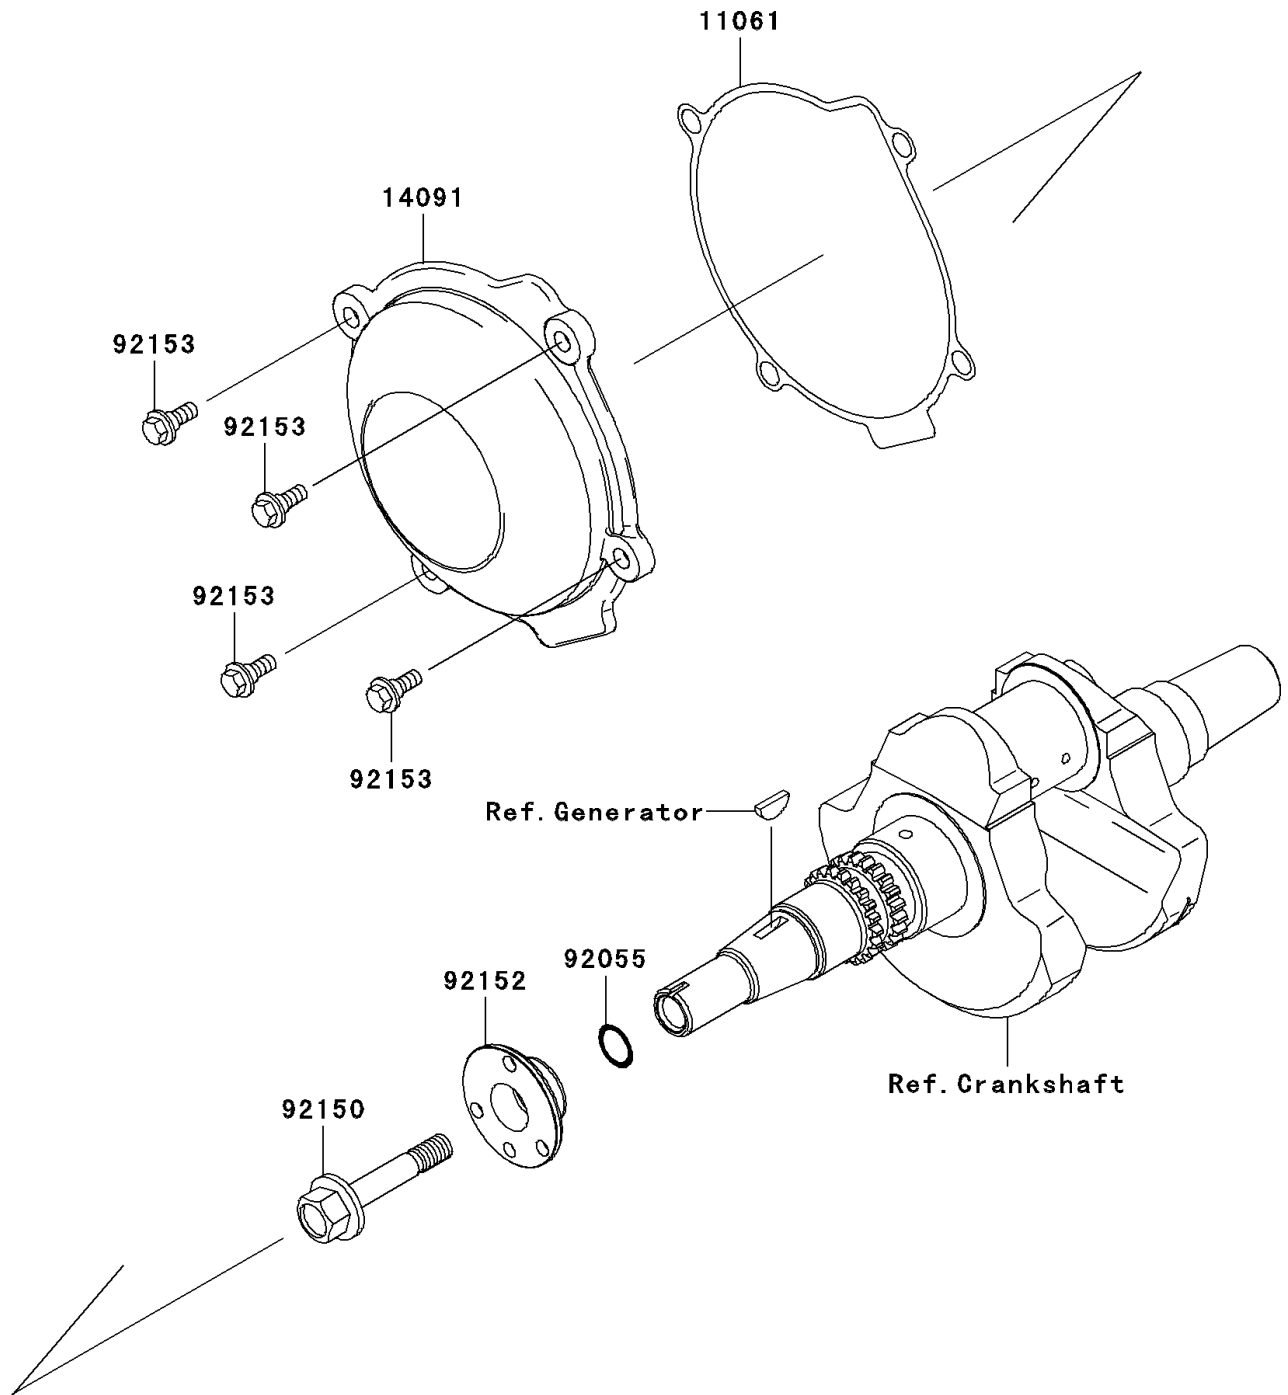

2008 Brute Force® 750 4x4i PARTS DIAGRAM

Recoil Starter

E3040

2008 Brute Force® 750 4x4i PARTS LIST

Recoil Starter

ITEM NAME	PART NUMBER	QUANTITY
GASKET (Ref # 11061)	11061-1153	1
COVER (Ref # 14091)	14091-0738	1
RING-O,19.8X2.2 (Ref # 92055)	92055-1215	1
BOLT,12X65 (Ref # 92150)	92150-1987	1
COLLAR,20X51X17 (Ref # 92152)	92152-1467	1
BOLT,FLANGED,6X16 (Ref # 92153)	92153-7007	4