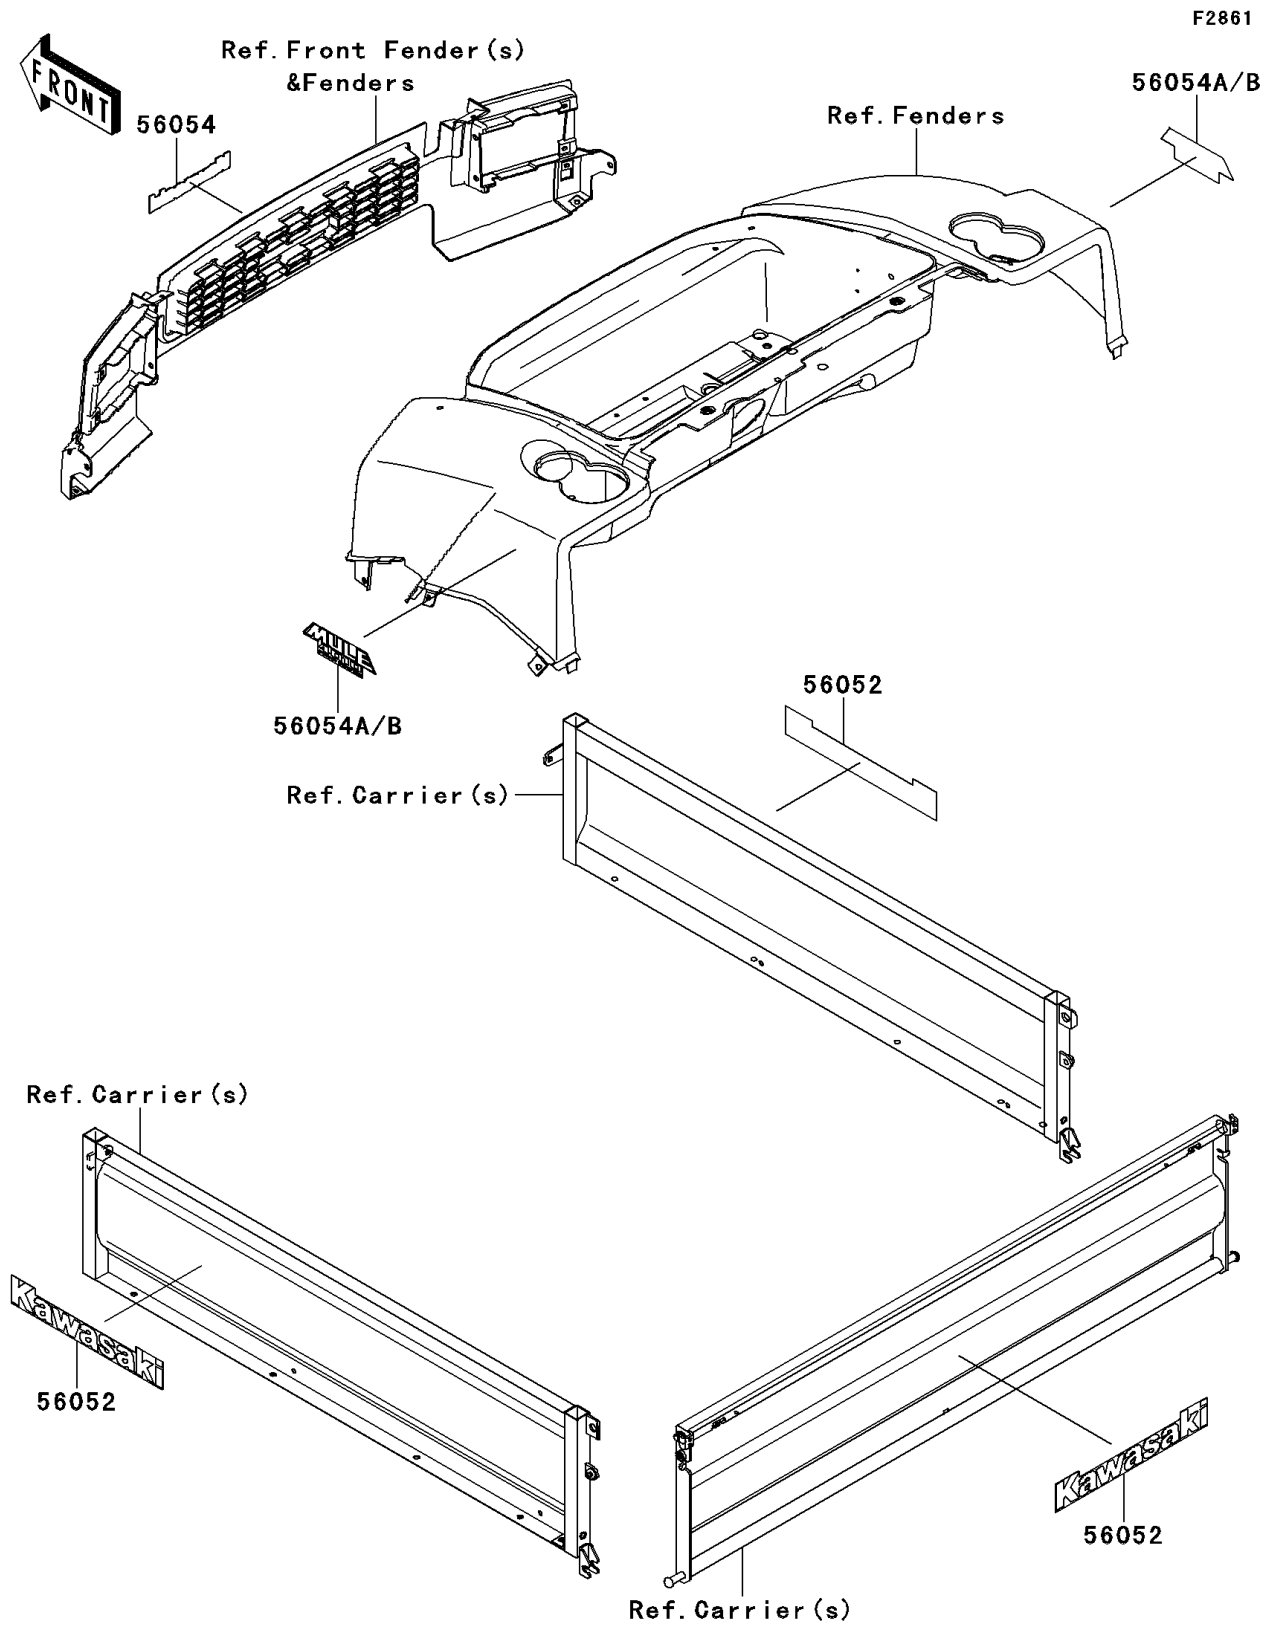

2012 MULE™ 4000 PARTS DIAGRAM

Decals

2012 MULE™ 4000 PARTS LIST

Decals

ITEM NAME	PART NUMBER	QUANTITY
MARK,KAWASAKI (Ref # 56052)	56052-1809	1
MARK,FRONT GRILL,KAWASAKI (Ref # 56054)	56054-0216	1
MARK,FR FENDER,MULE 4000 (Ref # 56054A)	56054-0226	1