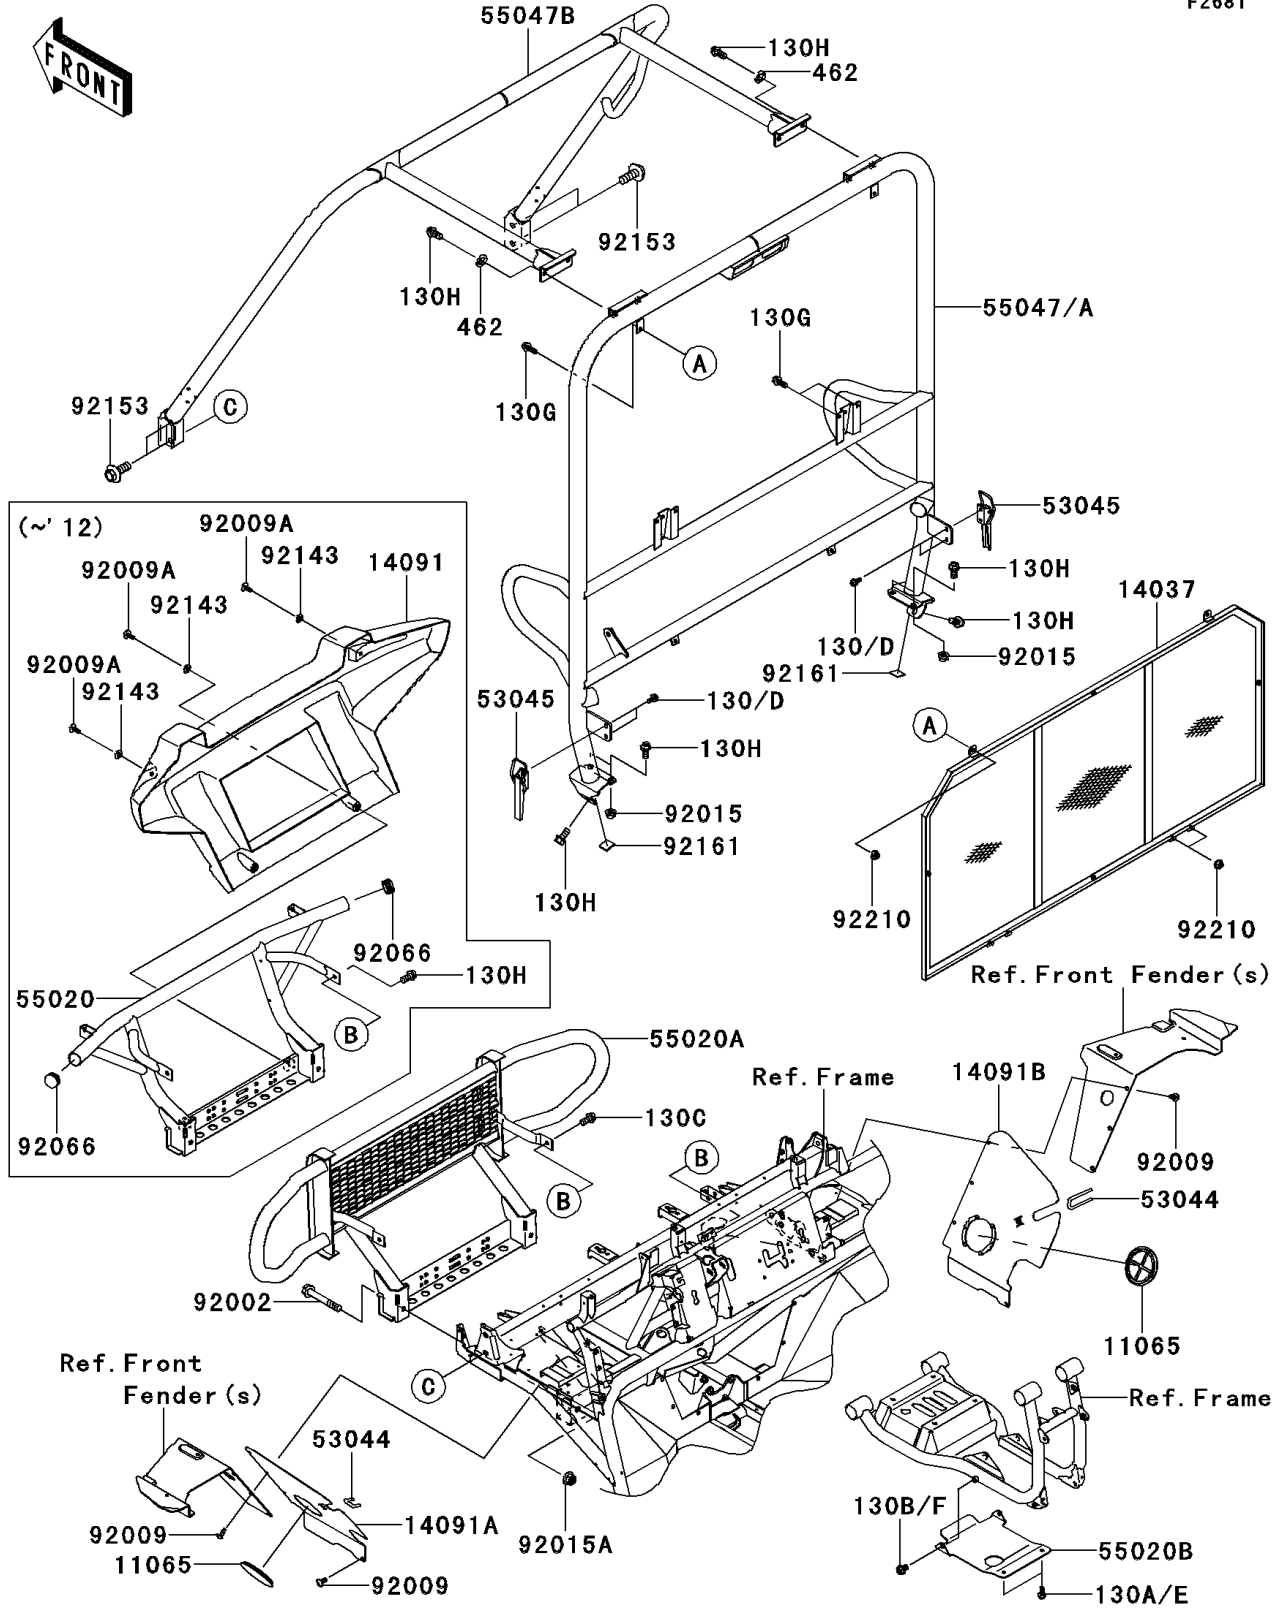

2012 MULE™ 4000 PARTS DIAGRAM

Guards/Cab Frame

F2681

2012 MULE™ 4000 PARTS LIST

Guards/Cab Frame

ITEM NAME	PART NUMBER	QUANTITY
BOLT-FLANGED,6X14 (Ref # 130)	130BA0614	1
BOLT-FLANGED,6X16 (Ref # 130E)	130BB0616	1
BOLT-FLANGED,8X12 (Ref # 130F)	130BB0812	1
BOLT-FLANGED,8X20 (Ref # 130G)	130BB0820	1
BOLT-FLANGED,10X20 (Ref # 130H)	130BB1020	1
WASHER-SPRING,10MM (Ref # 462)	462DB1000	1
CAP,F.BLACK (Ref # 11065)	11065-1053-6Z	1
SCREEN,REAR GUARD,T.BLACK (Ref # 14037)	14037-0016-388	1
COVER,FRONT GUARD,F.BLACK (Ref # 14091)	14091-0817-6Z	1
COVER,FR,LH (Ref # 14091A)	14091-1758	1
COVER,FR,RH (Ref # 14091B)	14091-1759	1
TRIM (Ref # 53044)	53044-1137	1
HOOK-ASSY (Ref # 53045)	53045-1063	1
GUARD,FR (Ref # 55020)	55020-0387	1
GUARD,GEAR CASE (Ref # 55020B)	55020-7506	1
BAR-COMP,T.BLACK (Ref # 55047A)	55047-0330-388	1
BAR-COMP,FR,T.BLACK (Ref # 55047B)	55047-7514-388	1
BOLT,FLANGED,12X75 (Ref # 92002)	92002-1661	1
SCREW,TAPPING,6X16 (Ref # 92009)	92009-1166	1
SCREW,6X16 (Ref # 92009A)	92009-1621	1
NUT,FLANGED,10MM (Ref # 92015)	92015-1428	1
NUT,LOCK,FLANGED,12MM (Ref # 92015A)	92015-1433	1
PLUG (Ref # 92066)	92066-7503	1
COLLAR (Ref # 92143)	92143-1087	1
BOLT,FLANGED,14X36 (Ref # 92153)	92153-1282	1
DAMPER (Ref # 92161)	92161-0020	1
NUT,FLANGED,LOCK,8MM (Ref # 92210)	92210-0005	1