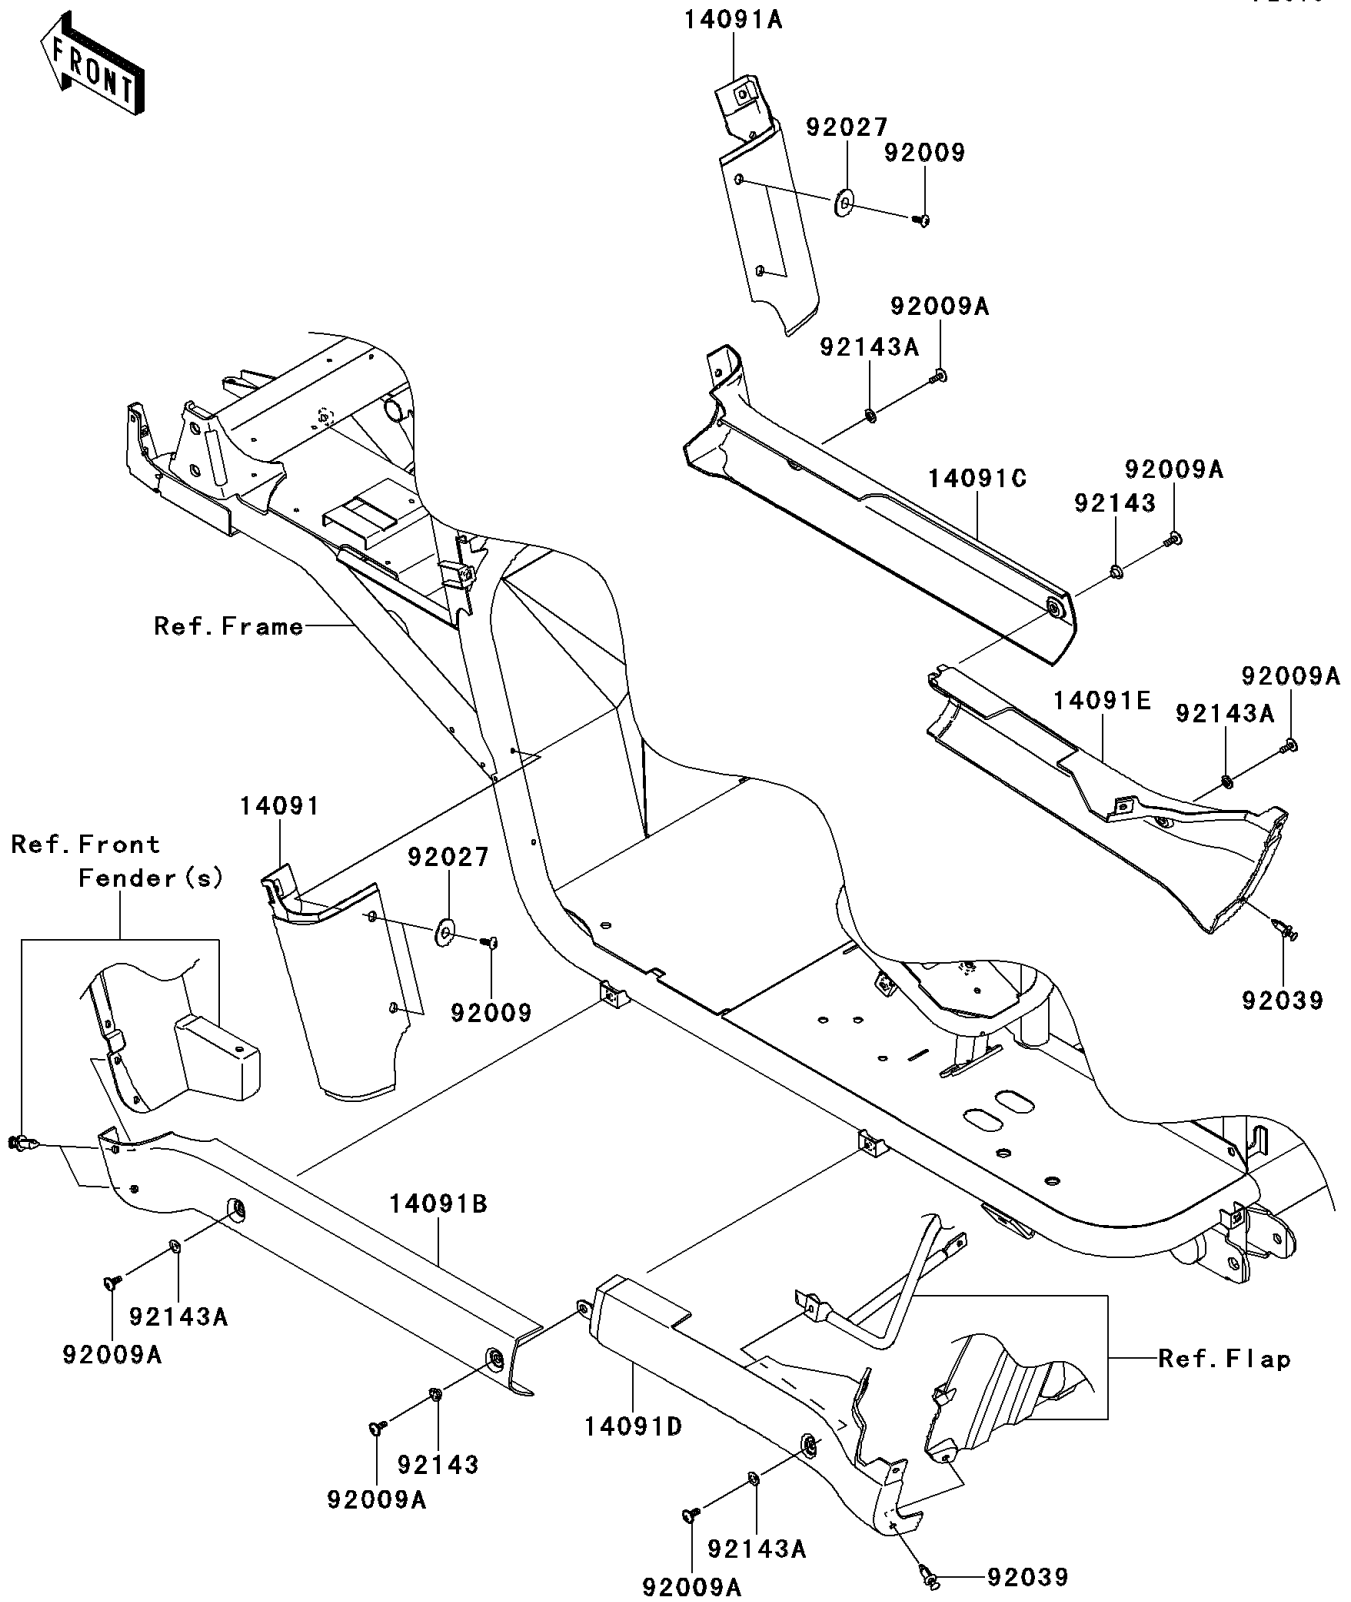

2012 MULE™ 4000 PARTS DIAGRAM

Side Covers/Chain Cover

F2610

2012 MULE™ 4000 PARTS LIST

Side Covers/Chain Cover

ITEM NAME	PART NUMBER	QUANTITY
COVER,FR FENDER,LWR,LH,F.BLACK (Ref # 14091)	14091-0821-6Z	1
COVER,FR FENDER,LWR,RH,F.BLACK (Ref # 14091A)	14091-0822-6Z	1
COVER,SIDE STEP,FR,LH,F.BLACK (Ref # 14091B)	14091-0823-6Z	1
COVER,SIDE STEP,FR,RH,F.BLACK (Ref # 14091C)	14091-0824-6Z	1
COVER,SIDE STEP,RR,LH,F.BLACK (Ref # 14091D)	14091-0900-6Z	1
COVER,SIDE STEP,RR,RH,F.BLACK (Ref # 14091E)	14091-0901-6Z	1
SCREW,TAPPING,6X16 (Ref # 92009)	92009-1166	4
SCREW,6X16 (Ref # 92009A)	92009-1621	6
COLLAR,L=4.7 (Ref # 92027)	92027-1964	4
RIVET (Ref # 92039)	92039-1229	2
COLLAR (Ref # 92143)	92143-1057	2
COLLAR (Ref # 92143A)	92143-1087	4