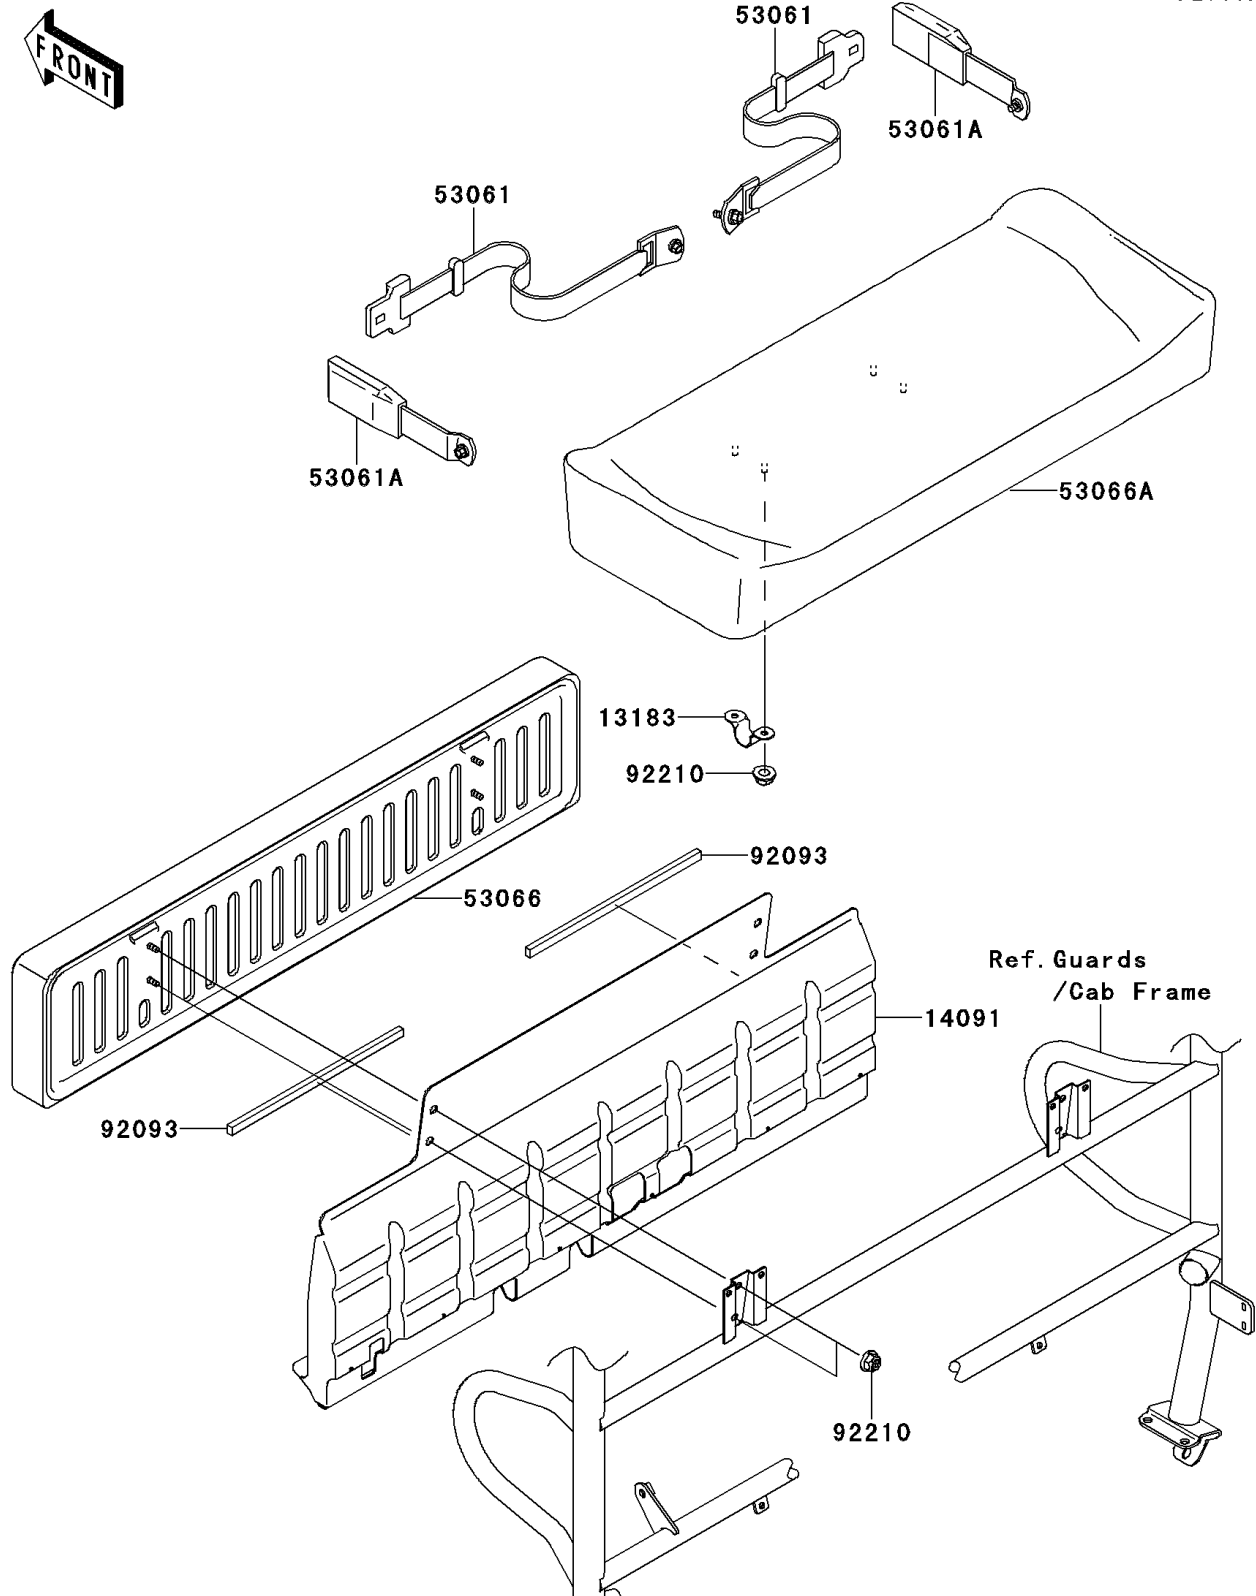

2012 MULE™ 4000 PARTS DIAGRAM

Seat(PBF-PDF)

F2510A

2012 MULE™ 4000 PARTS LIST

Seat(PBF-PDF)

ITEM NAME	PART NUMBER	QUANTITY
PLATE,SEAT (Ref # 13183)	13183-1400	2
COVER,SEAT BACK (Ref # 14091)	14091-0529	1
BELT-SEAT,CATCH PLATE (Ref # 53061)	53061-1013	2
BELT-SEAT,BUCKLE (Ref # 53061A)	53061-1014	2
SEAT-ASSY,BACK,BLACK (Ref # 53066)	53066-0241-MA	1
SEAT-ASSY,FR,LWR,BLACK (Ref # 53066A)	53066-0274-MA	1
SEAL,L=408 (Ref # 92093)	92093-0024	2
NUT,FLANGED,LOCK,8MM (Ref # 92210)	92210-0005	8