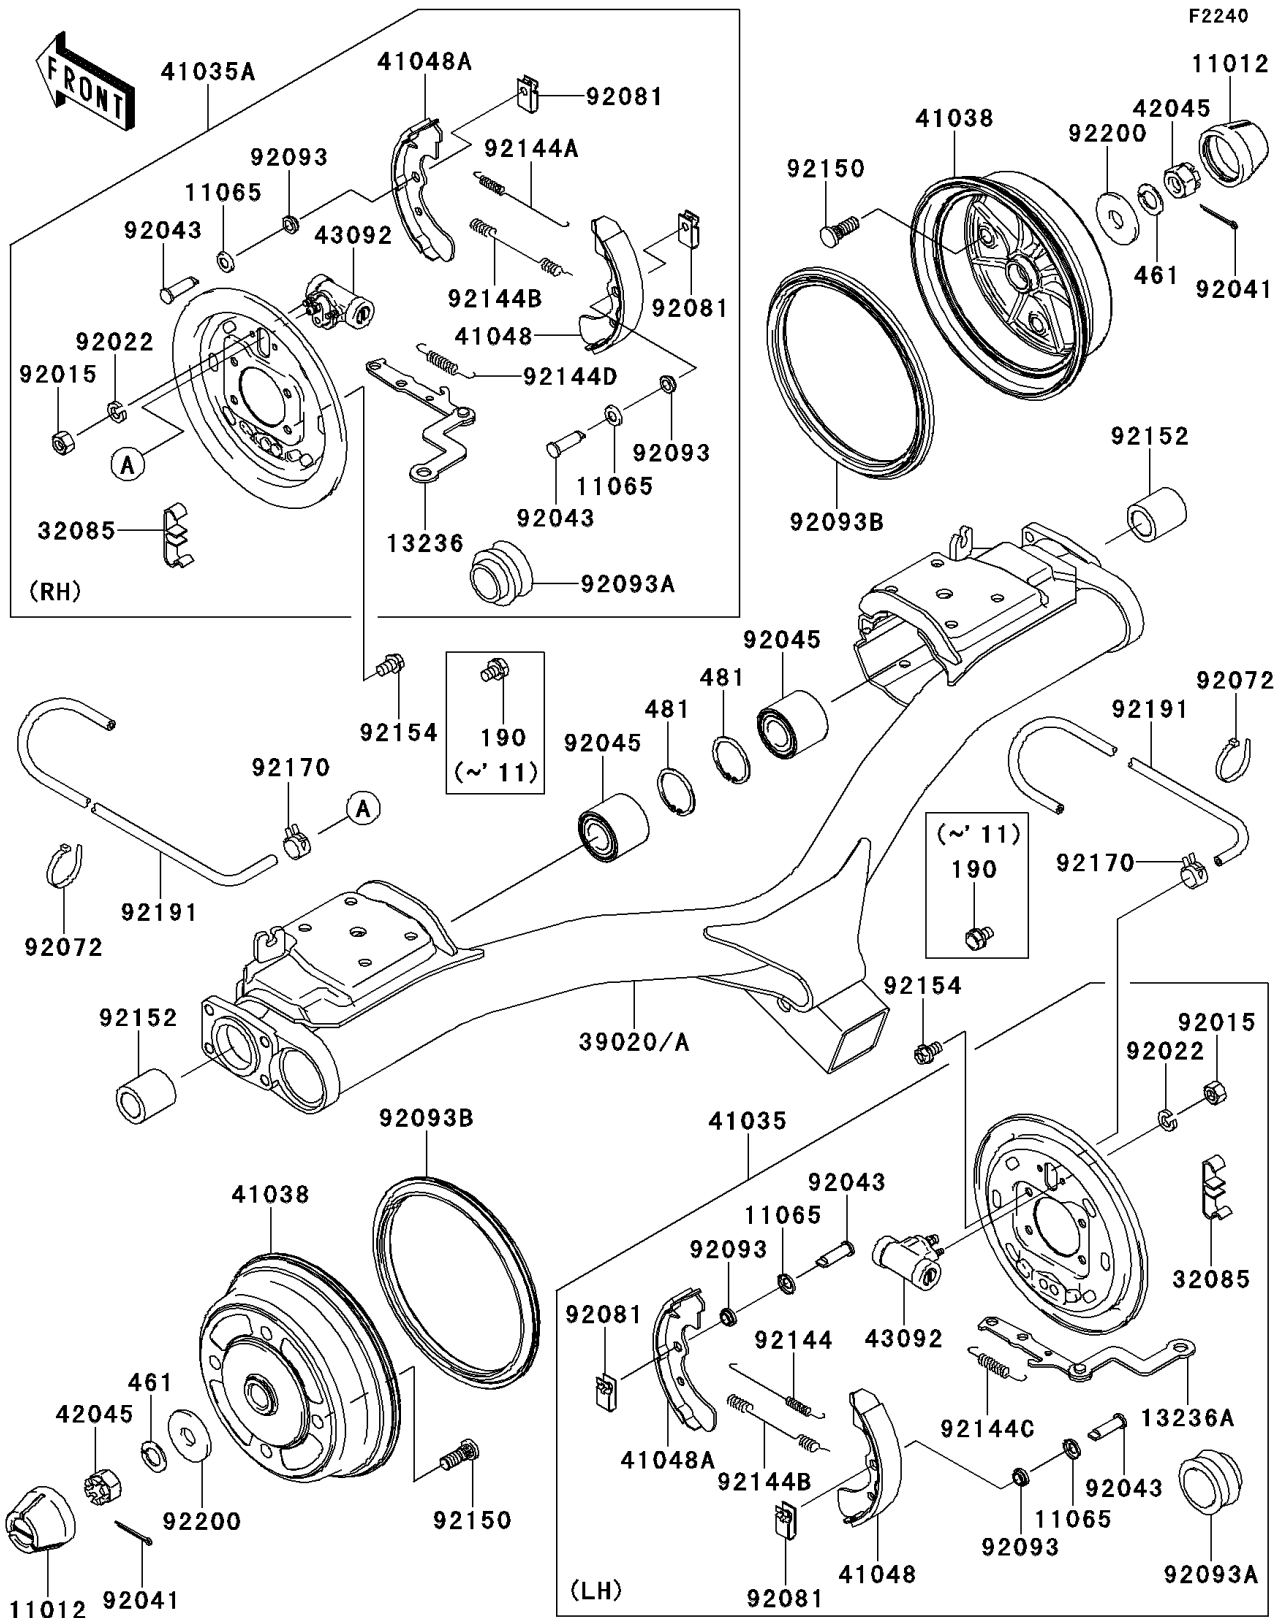

2013 MULE™ 4000 PARTS DIAGRAM

Rear Hubs/Brakes

2013 MULE™ 4000 PARTS LIST

Rear Hubs/Brakes

ITEM NAME	PART NUMBER	QUANTITY
WASHER-SPRING,18MM (Ref # 461)	461DA1800	2
CIRCLIP (Ref # 481)	481J5200	2
CAP,WHEEL (Ref # 11012)	11012-1969	2
CAP (Ref # 11065)	11065-1175	4
LEVER-COMP,RR BRAKE PANEL,RH (Ref # 13236)	13236-1355	1
LEVER-COMP,RR BRAKE PANEL,LH (Ref # 13236A)	13236-1356	1
STOPPER,REAR BRAKE LEVER (Ref # 32085)	32085-1298	2
BRACKET-COMP-REAR SUSP (Ref # 39020)	39020-0004	1
PANEL-ASSY-BRAKE,RR,LH (Ref # 41035)	41035-7506	1
PANEL-ASSY-BRAKE,RR,RH (Ref # 41035A)	41035-7508	1
DRUM,REAR BRAKE (Ref # 41038)	41038-0035	2
SHOE-BRAKE (Ref # 41048)	41048-7502	2
SHOE-BRAKE (Ref # 41048A)	41048-7503	2
NUT,CASTLE,18MM (Ref # 42045)	42045-018	2
CYLINDER,REAR WHEEL (Ref # 43092)	43092-1053	2
NUT,6MM (Ref # 92015)	92015-1729	4
WASHER,SPRING,6MM (Ref # 92022)	92022-1951	4
COTTER,4.0X35 (Ref # 92041)	92041-1053	2
PIN (Ref # 92043)	92043-1636	4
BEARING-BALL,25BWD02CA68 (Ref # 92045)	92045-0107	2
BAND,L=123 (Ref # 92072)	92072-030	6
SPRING,SHOE CLAMP (Ref # 92081)	92081-1904	4
SEAL (Ref # 92093)	92093-1532	4
SEAL (Ref # 92093A)	92093-1533	2
SEAL,BS184.8X13.5ZS (Ref # 92093B)	92093-1543	2
SPRING,BRAKE (Ref # 92144)	92144-1299	1
SPRING,BRAKE (Ref # 92144A)	92144-1300	1
SPRING,BRAKE (Ref # 92144B)	92144-1301	2
SPRING,ROD,LH (Ref # 92144C)	92144-1302	1

2013 MULE™ 4000 PARTS LIST

Rear Hubs/Brakes

ITEM NAME	PART NUMBER	QUANTITY
SPRING,ROD,RH (Ref # 92144D)	92144-1303	1
BOLT (Ref # 92150)	92150-1366	8
COLLAR,25.1X38X40.8 (Ref # 92152)	92152-1276	2
BOLT,FLANGED,10X16 (Ref # 92154)	92154-0803	8
CLAMP (Ref # 92170)	92170-2042	2
TUBE,4.7X9.5X1100 (Ref # 92191)	92191-1525	2
WASHER,18.5X52X4.5 (Ref # 92200)	92200-1474	2