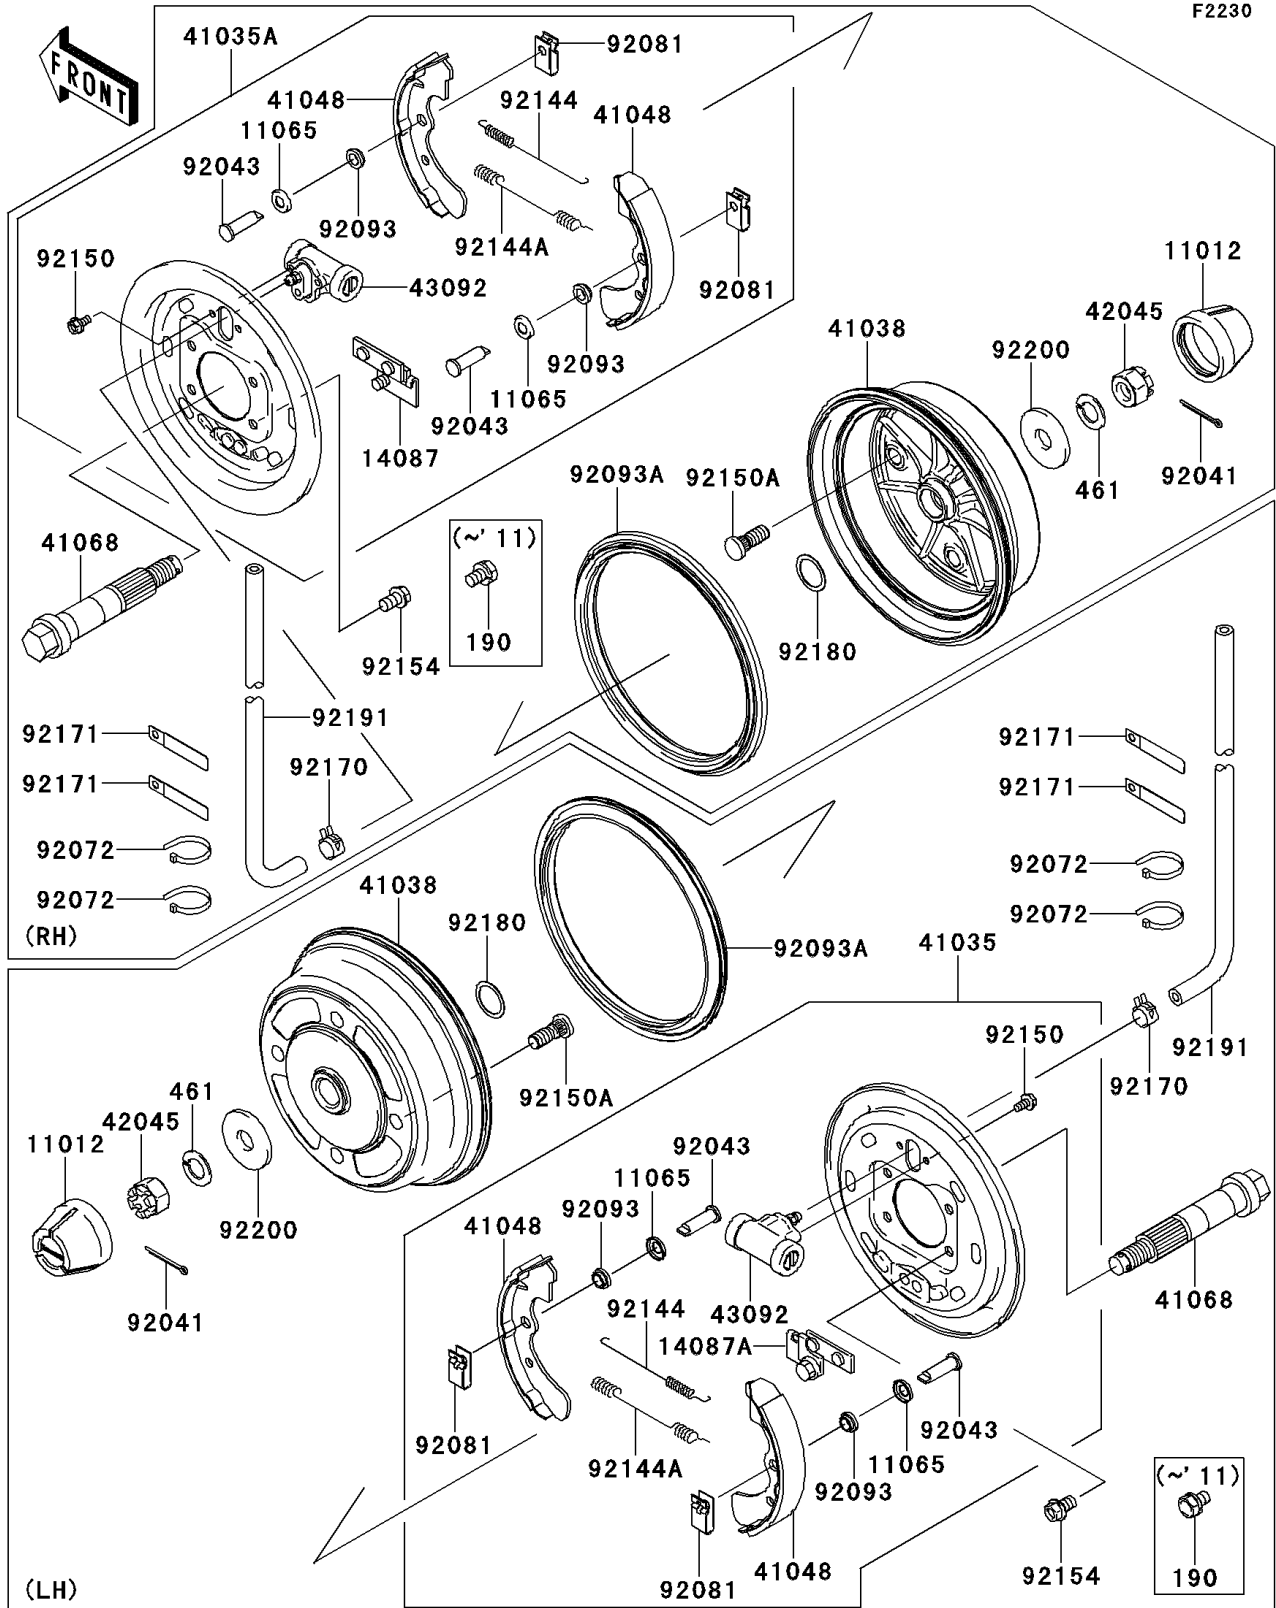

# 2012 MULE™ 4000 PARTS DIAGRAM

Front Hubs/Brakes

## 2012 MULE™ 4000 PARTS LIST

### Front Hubs/Brakes

ITEM NAME	PART NUMBER	QUANTITY
WASHER-SPRING,18MM (Ref # 461)	461DA1800	2
CAP,WHEEL (Ref # 11012)	11012-1969	2
CAP (Ref # 11065)	11065-1175	4
RETAINER-ASSY,RH (Ref # 14087)	14087-1001	1
RETAINER-ASSY,LH (Ref # 14087A)	14087-1002	1
PANEL-ASSY-BRAKE,FR,LH (Ref # 41035)	41035-7502	1
PANEL-ASSY-BRAKE,FR,RH (Ref # 41035A)	41035-7504	1
DRUM,FRONT BRAKE (Ref # 41038)	41038-0034	2
SHOE-BRAKE (Ref # 41048)	41048-7501	4
AXLE,FR (Ref # 41068)	41068-1296	2
NUT,CASTLE,18MM (Ref # 42045)	42045-018	2
CYLINDER,FRONT BRAKE PANEL (Ref # 43092)	43092-1054	2
COTTER,4.0X35 (Ref # 92041)	92041-1053	2
PIN (Ref # 92043)	92043-1636	4
BAND,L=123 (Ref # 92072)	92072-030	4
SPRING,SHOE CLAMP (Ref # 92081)	92081-1904	4
SEAL (Ref # 92093)	92093-1532	4
SEAL,BS184.8X13.5ZS (Ref # 92093A)	92093-1543	2
SPRING,BRAKE (Ref # 92144)	92144-1300	2
SPRING,BRAKE (Ref # 92144A)	92144-1301	2
BOLT,FLANGED,6X12 (Ref # 92150)	92150-1166	4
BOLT (Ref # 92150A)	92150-1366	8
BOLT,FLANGED,10X16 (Ref # 92154)	92154-0803	8
CLAMP (Ref # 92170)	92170-2042	2
CLAMP (Ref # 92171)	92171-0652	4
SHIM,25.2X32.5X0.6 (Ref # 92180)	92180-1353	2
TUBE,4.7X9.5X1100 (Ref # 92191)	92191-1525	2
WASHER,18.5X52X4.5 (Ref # 92200)	92200-1474	2