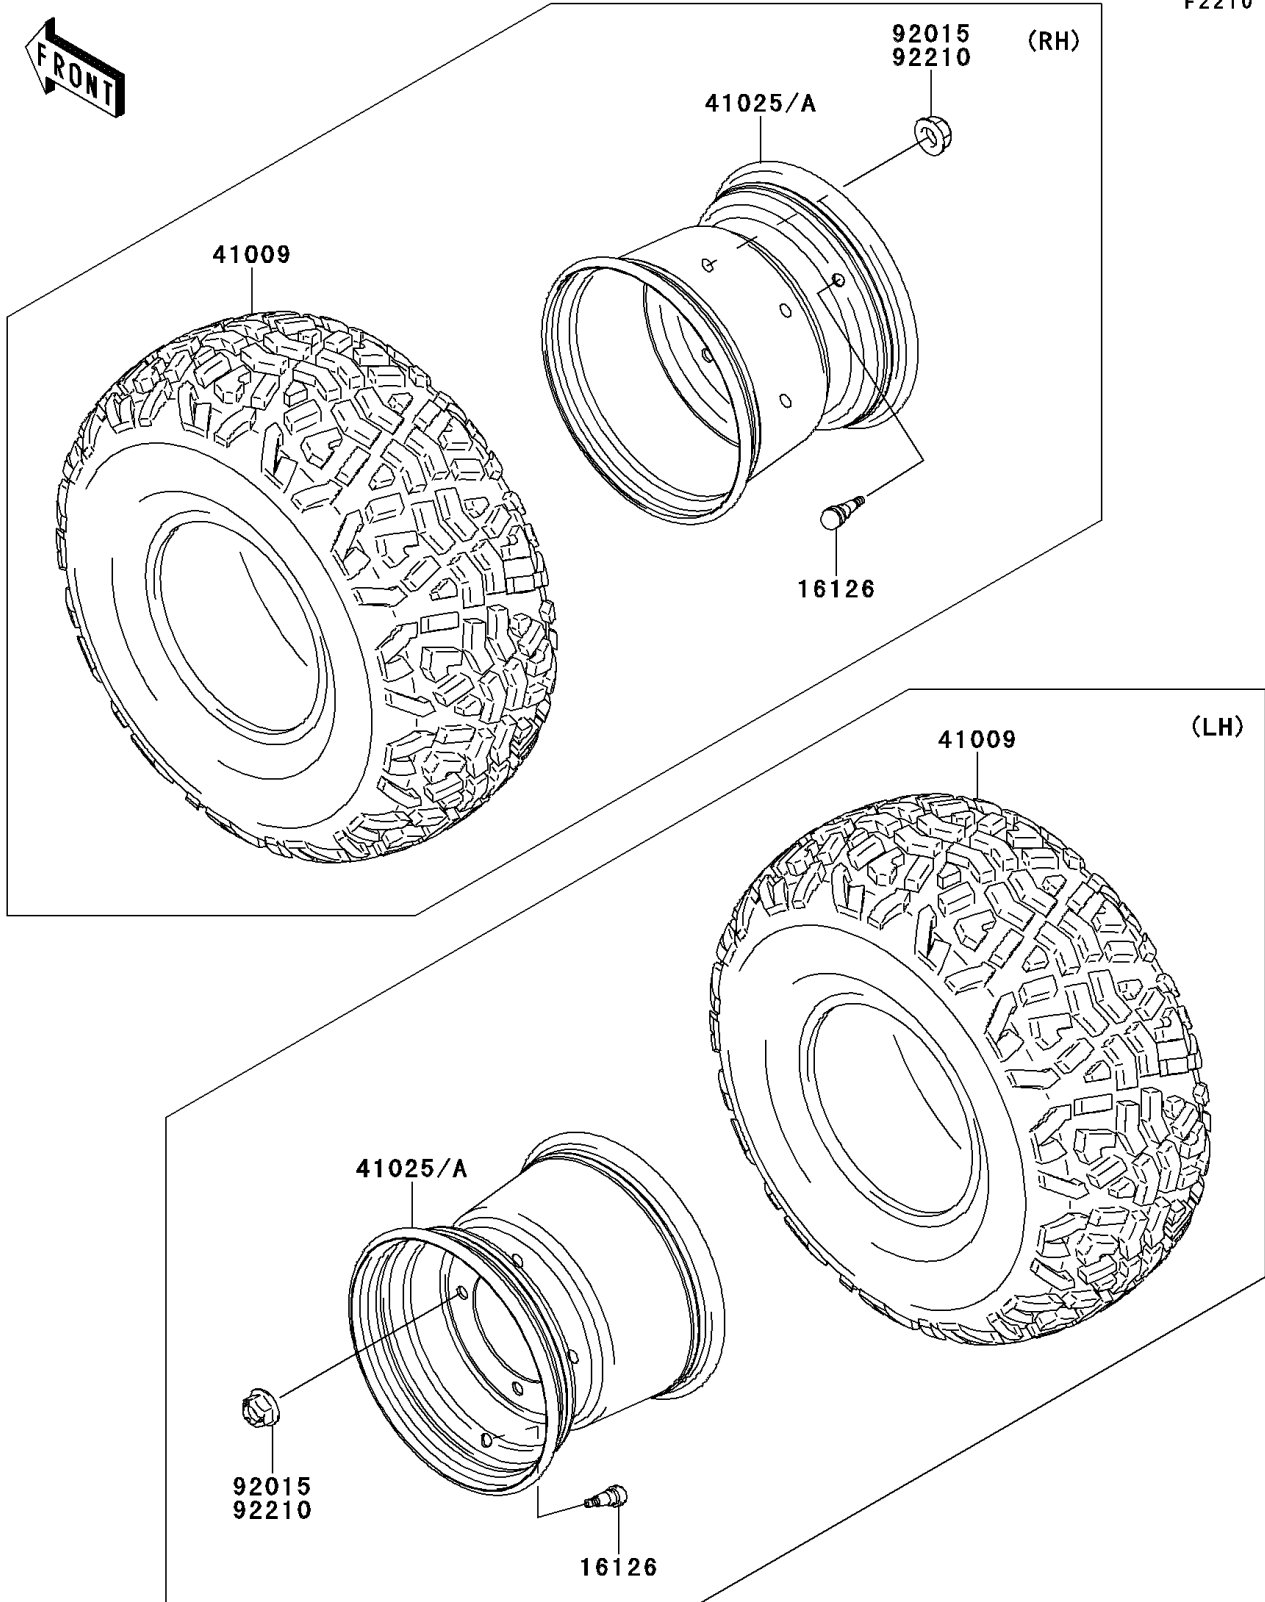

2013 MULE™ 4000 PARTS DIAGRAM

Wheels/Tires

F2210

2013 MULE™ 4000 PARTS LIST

Wheels/Tires

ITEM NAME	PART NUMBER	QUANTITY
VALVE (Ref # 16126)	16126-4001	4
TIRE,23X11.00-10 4PR (Ref # 41009)	41009-0294	4
RIM,10X8.5AT,SILVER (Ref # 41025)	41025-7504-16H	4
RIM,10X8.5AT,F.S.BLACK (Ref # 41025A)	41025-7504-397	4
NUT,12MM (Ref # 92210)	92210-0603	16