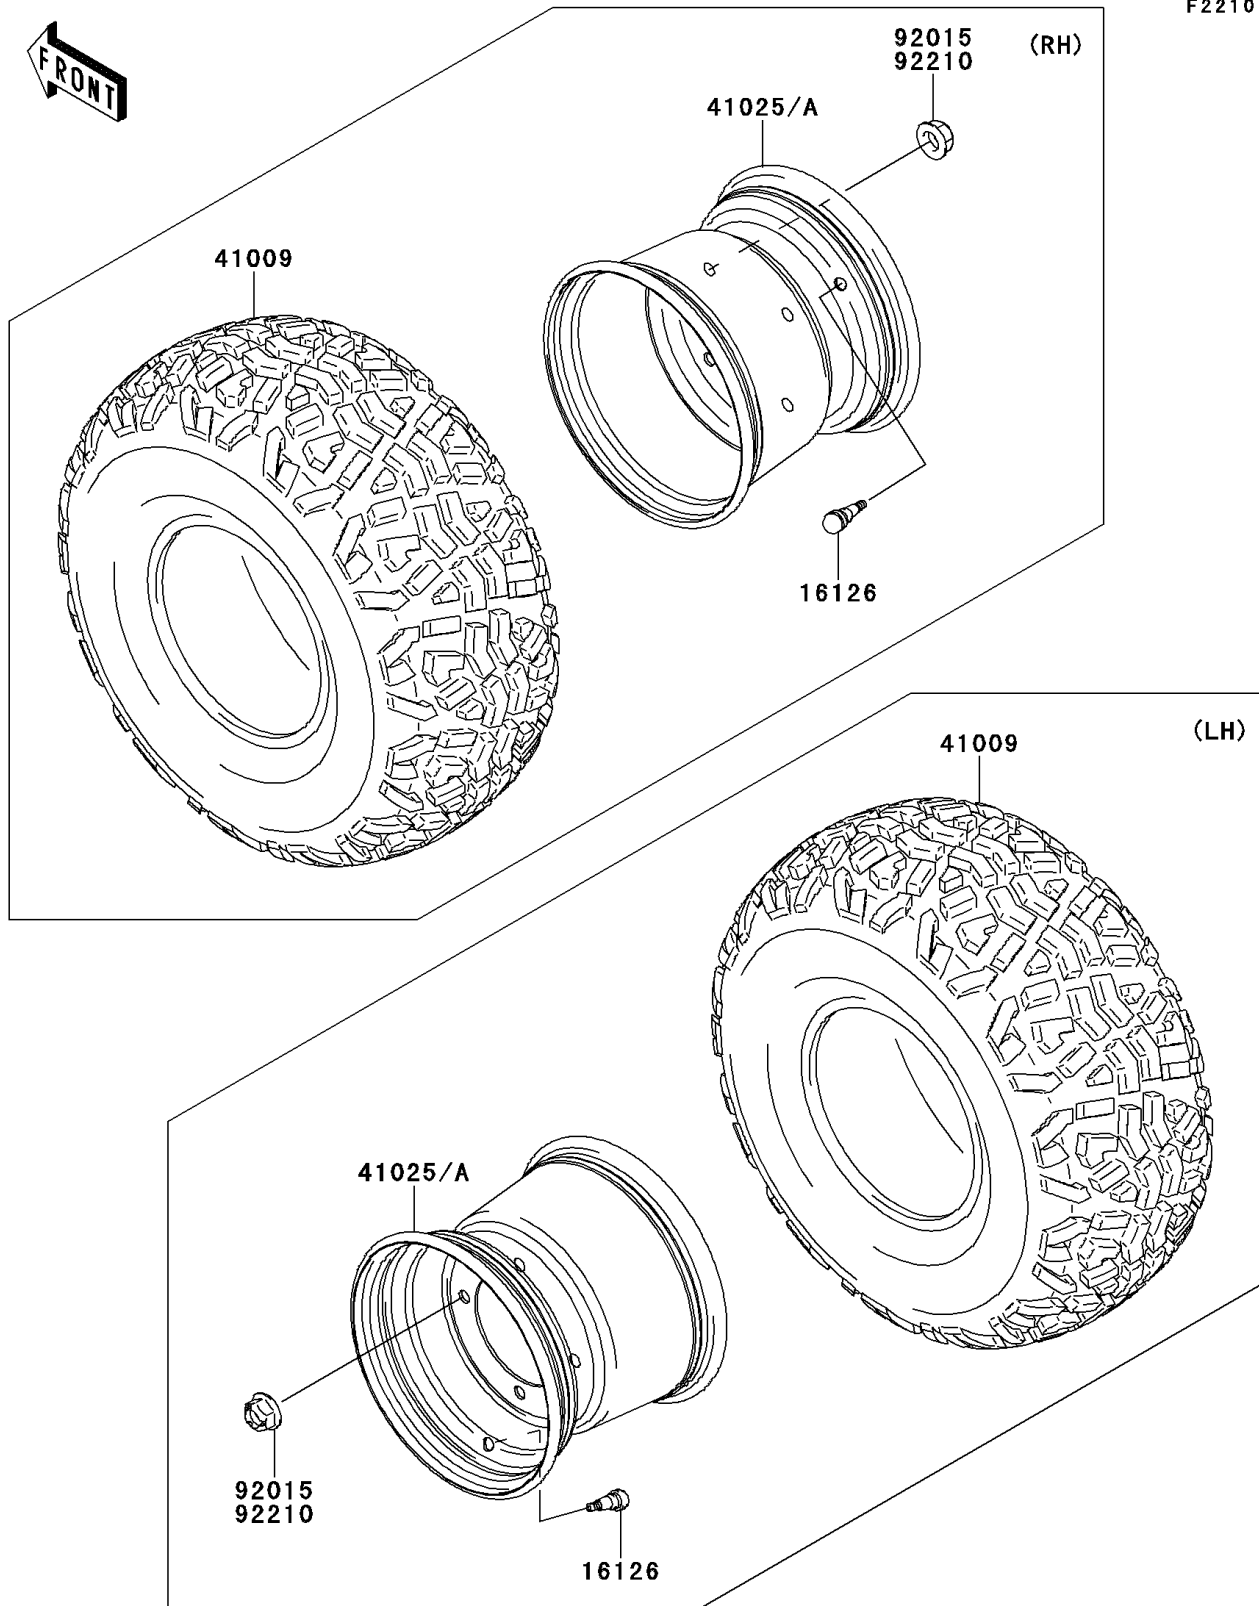

2012 MULE™ 4000 PARTS DIAGRAM

Wheels/Tires

F2210

2012 MULE™ 4000 PARTS LIST

Wheels/Tires

ITEM NAME	PART NUMBER	QUANTITY
VALVE (Ref # 16126)	16126-4001	1
TIRE,23X11.00-10 4PR (Ref # 41009)	41009-0294	1
RIM,10X8.5AT,F.S.BLACK (Ref # 41025A)	41025-7504-397	1
NUT,12MM (Ref # 92210)	92210-0603	1