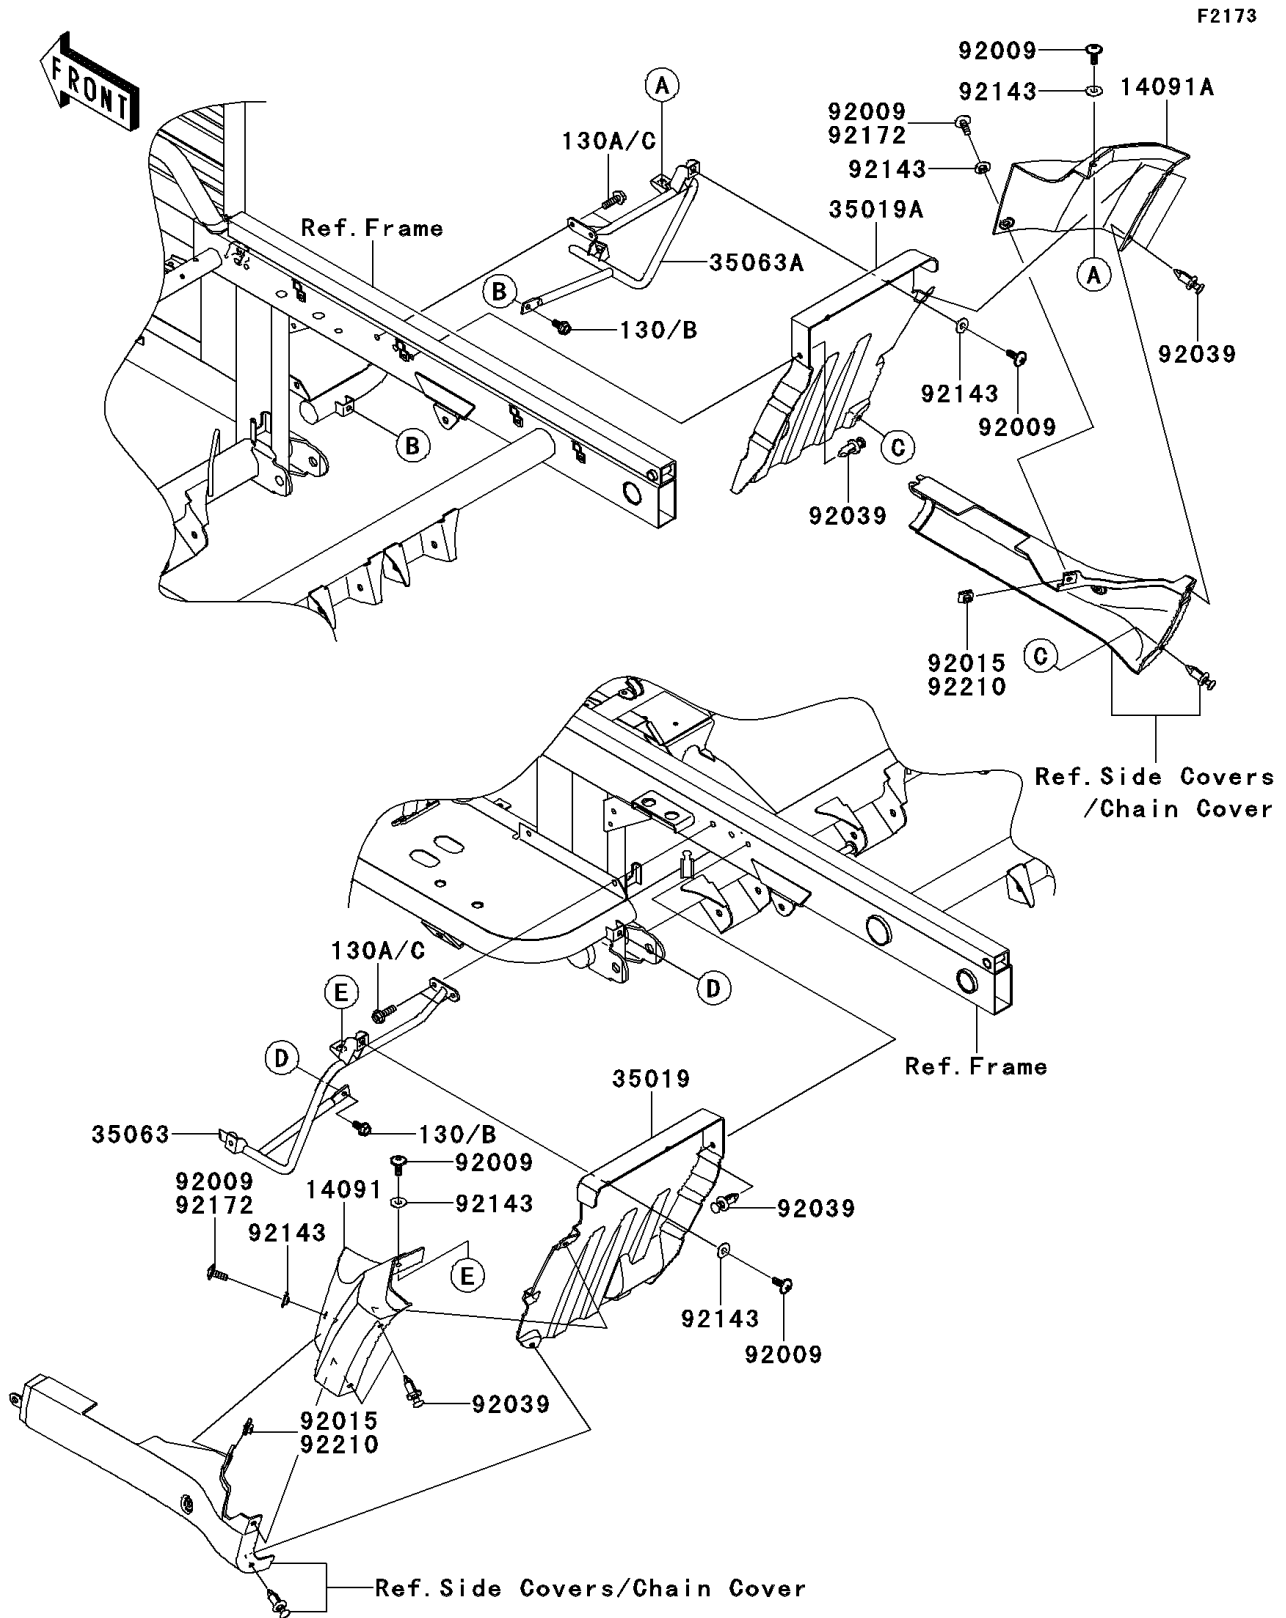

2013 MULE™ 4000 PARTS DIAGRAM

Flap

2013 MULE™ 4000 PARTS LIST

Flap

ITEM NAME	PART NUMBER	QUANTITY
BOLT-FLANGED,6X14 (Ref # 130)	130BA0614	2
BOLT-FLANGED,6X20 (Ref # 130A)	130BA0620	4
COVER,REAR FENDER,LWR,LH,F.BLK (Ref # 14091)	14091-0819-6Z	1
COVER,REAR FENDER,LWR,RH,F.BLK (Ref # 14091A)	14091-0820-6Z	1
FLAP,RR,LH (Ref # 35019)	35019-0066	1
FLAP,RR,RH (Ref # 35019A)	35019-0067	1
STAY,RR,LH (Ref # 35063)	35063-0451	1
STAY,RR,RH (Ref # 35063A)	35063-0452	1
SCREW,6X16 (Ref # 92009)	92009-1621	4
RIVET (Ref # 92039)	92039-1229	6
COLLAR (Ref # 92143)	92143-1087	6
SCREW,TAPPING,6X20 (Ref # 92172)	92172-0488	2
NUT,LEAF SPRING,6MM (Ref # 92210)	92210-0624	2