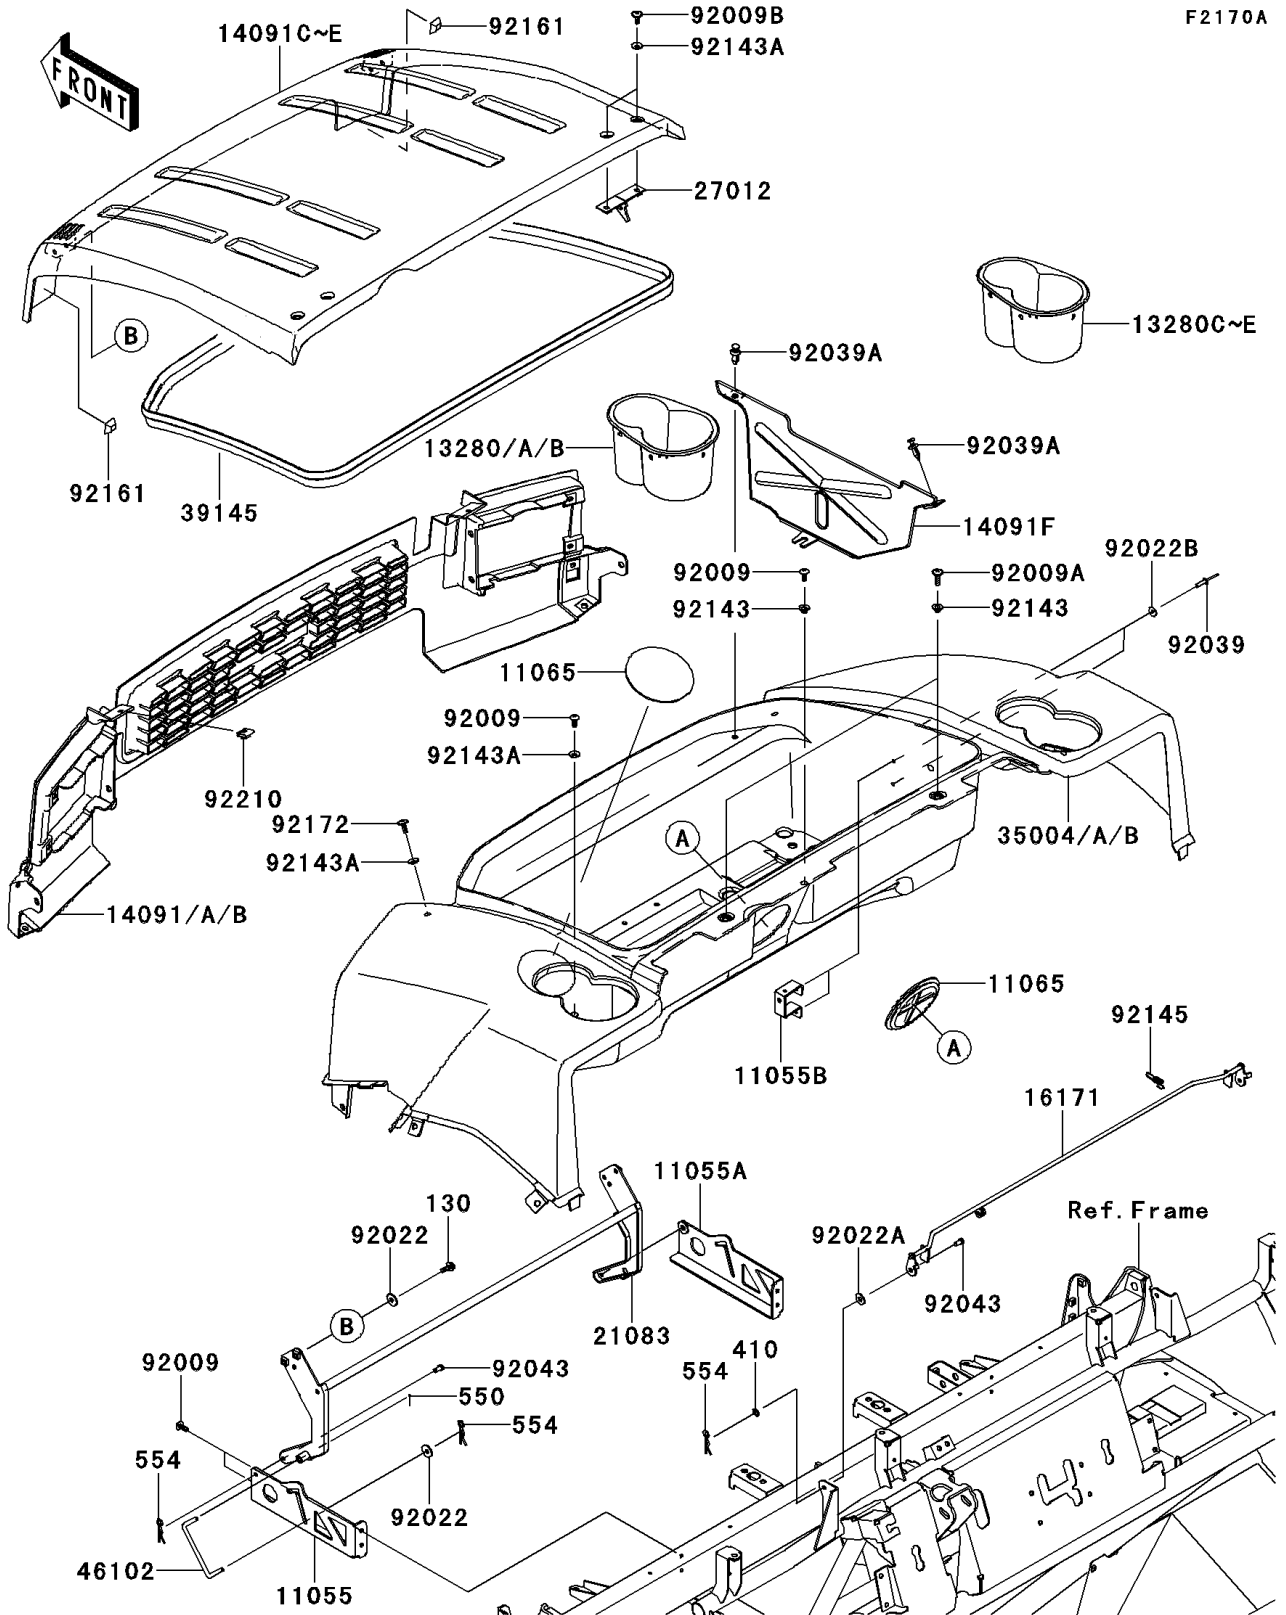

2012 MULE™ 4000 PARTS DIAGRAM

Fenders(PCF/PDF)

2012 MULE™ 4000 PARTS LIST

Fenders(PCF/PDF)

ITEM NAME	PART NUMBER	QUANTITY
BRACKET,HINGE,LH (Ref # 11055)	11055-0037	1
BRACKET,HINGE,RH (Ref # 11055A)	11055-0038	1
BRACKET,RESERVOIR TANK (Ref # 11055B)	11055-0124	1
CAP,F.BLACK (Ref # 11065)	11065-1053-6Z	2
HOLDER,CUP HOLDER,LH,W.GREEN (Ref # 13280A)	13280-0265-286	1
HOLDER,CUP HOLDER,RH,W.GREEN (Ref # 13280D)	13280-0266-286	1
COVER,FRONT GRILL,W.GREEN (Ref # 14091A)	14091-0818-286	1
COVER,FRONT FENDER,W.GREEN (Ref # 14091D)	14091-0829-286	1
COVER,RESERVOIR TANK (Ref # 14091F)	14091-1715	1
LINK (Ref # 16171)	16171-0013	1
ARM,HOOD (Ref # 21083)	21083-0051	1
HOOK,HOOD (Ref # 27012)	27012-0119	2
FENDER-FRONT,CNT,W.GREEN (Ref # 35004A)	35004-0096-286	1
TRIM-SEAL,L=2350 (Ref # 39145)	39145-0032	1
ROD (Ref # 46102)	46102-0103	1
SCREW,TAPPING,6X16 (Ref # 92009)	92009-1166	6
SCREW,6X22,BLACK (Ref # 92009A)	92009-1256	2
SCREW,6X16 (Ref # 92009B)	92009-1621	4
WASHER,6.5X20X1.6,BLACK (Ref # 92022)	92022-1346	5
WASHER,7X18X1.2 (Ref # 92022A)	92022-1545	2
WASHER,4.3X12.5X1 (Ref # 92022B)	92022-1949	2
RIVET (Ref # 92039)	92039-1150	2
RIVET (Ref # 92039A)	92039-1229	2
PIN,6X9 (Ref # 92043)	92043-1626	4
COLLAR (Ref # 92143)	92143-1057	3
COLLAR (Ref # 92143A)	92143-1087	7
SPRING (Ref # 92145)	92145-0215	1
DAMPER,FR HOOD (Ref # 92161)	92161-0790	2
SCREW,TAPPING,6X20 (Ref # 92172)	92172-0488	2

2012 MULE™ 4000 PARTS LIST

Fenders(PCF/PDF)

ITEM NAME	PART NUMBER	QUANTITY
NUT,LEAF SPRING,6MM (Ref # 92210)	92210-0624	2
BOLT-FLANGED,6X16 (Ref # 130)	130BA0616	4
WASHER-PLAIN-SMALL (Ref # 410)	410AA0600	2
PIN-COTTER,1.6X15 (Ref # 550)	550AA1615	1
PIN-SNAP (Ref # 554)	554DA0600	5