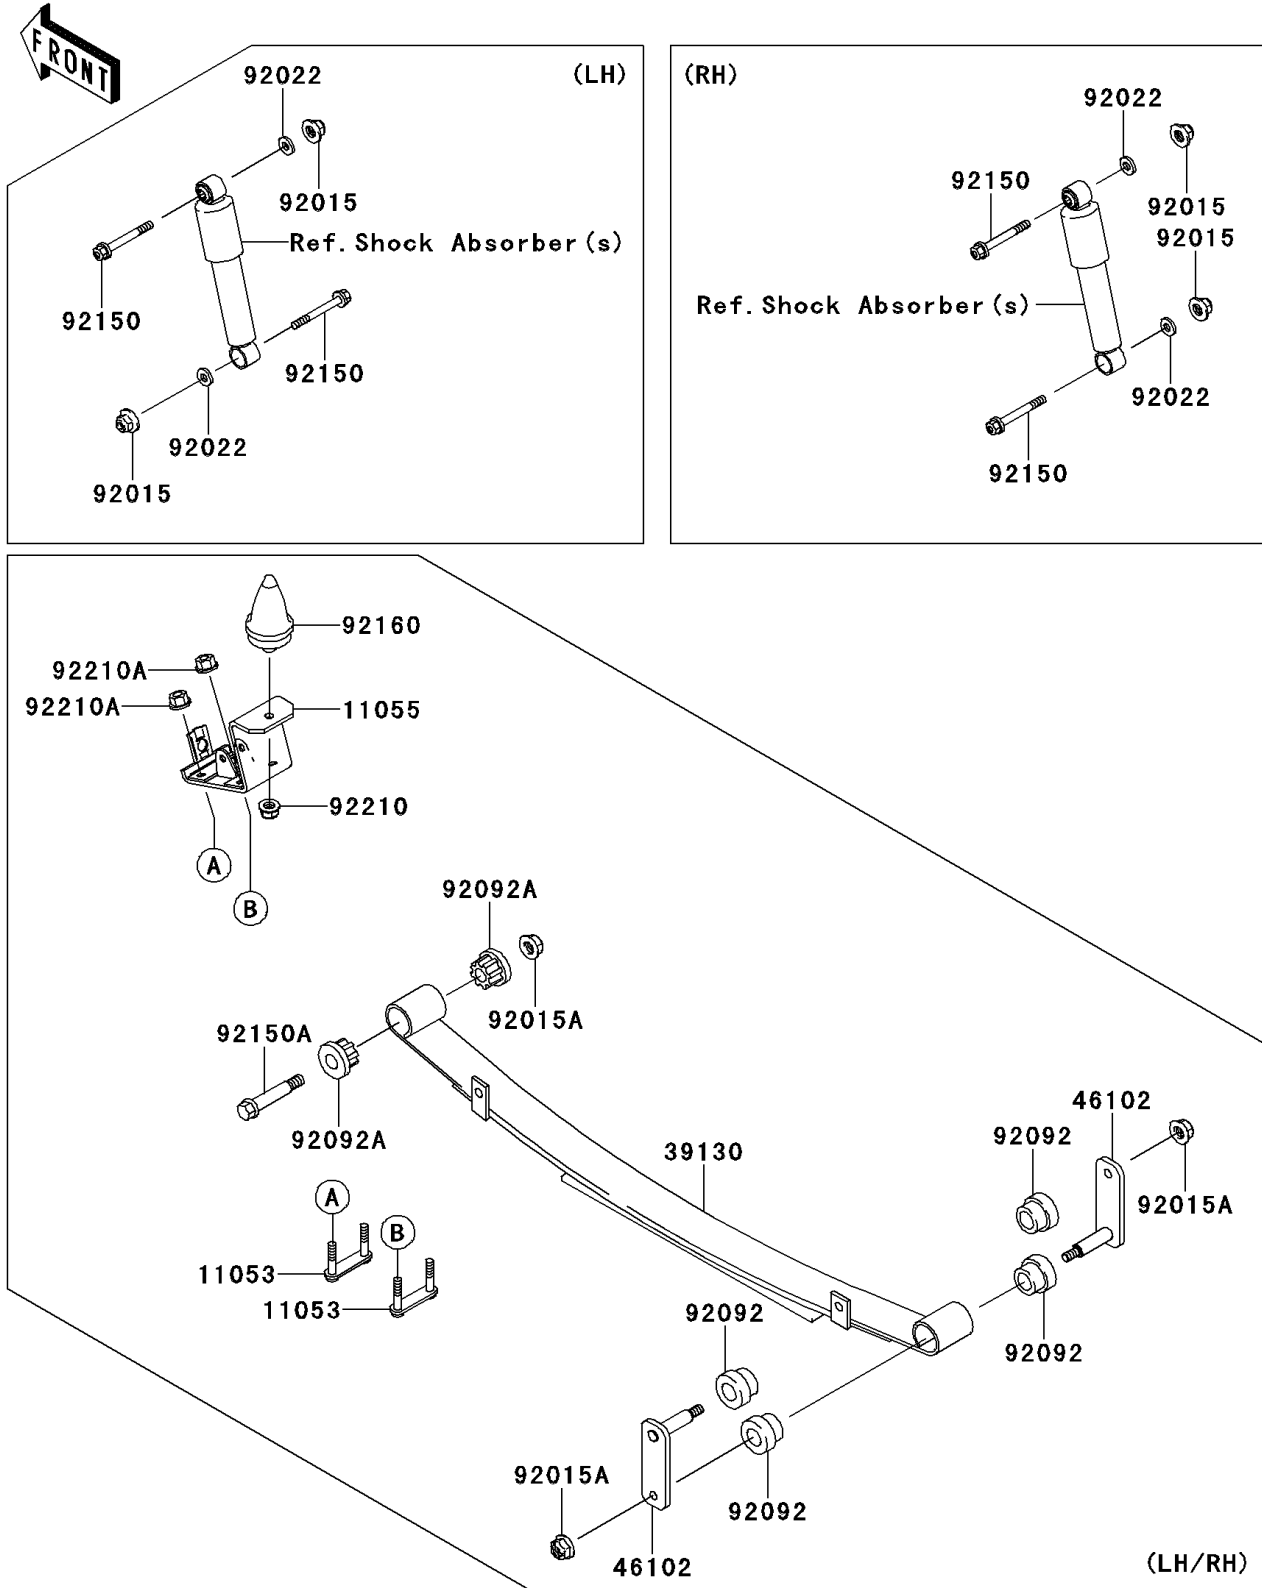

2013 MULE™ 4000 PARTS DIAGRAM

Rear Suspension

F2153

2013 MULE™ 4000 PARTS LIST

Rear Suspension

ITEM NAME	PART NUMBER	QUANTITY
BRACKET,LEAF SPRING (Ref # 11053)	11053-7564	4
BRACKET,LEAF SPRING (Ref # 11055)	11055-7504	2
SPRING-LEAF (Ref # 39130)	39130-1066	2
ROD,LEAF SPRING,RR (Ref # 46102)	46102-1338	4
NUT,LOCK,10MM (Ref # 92015)	92015-1597	4
NUT,12MM (Ref # 92015A)	92015-1706	6
WASHER,11.5X20.5X1.6 (Ref # 92022)	92022-1768	4
BUSHING-RUBBER (Ref # 92092)	92092-1083	8
BUSHING-RUBBER (Ref # 92092A)	92092-1084	4
BOLT,FLANGED,10X57 (Ref # 92150)	92150-1227	4
BOLT,12MM (Ref # 92150A)	92150-1284	2
DAMPER,BUMP STOPPER (Ref # 92160)	92160-1136	2
NUT,LOCK,FLANGED,10MM (Ref # 92210)	92210-0276	2
NUT,LOCK,10MM (Ref # 92210A)	92210-1204	8