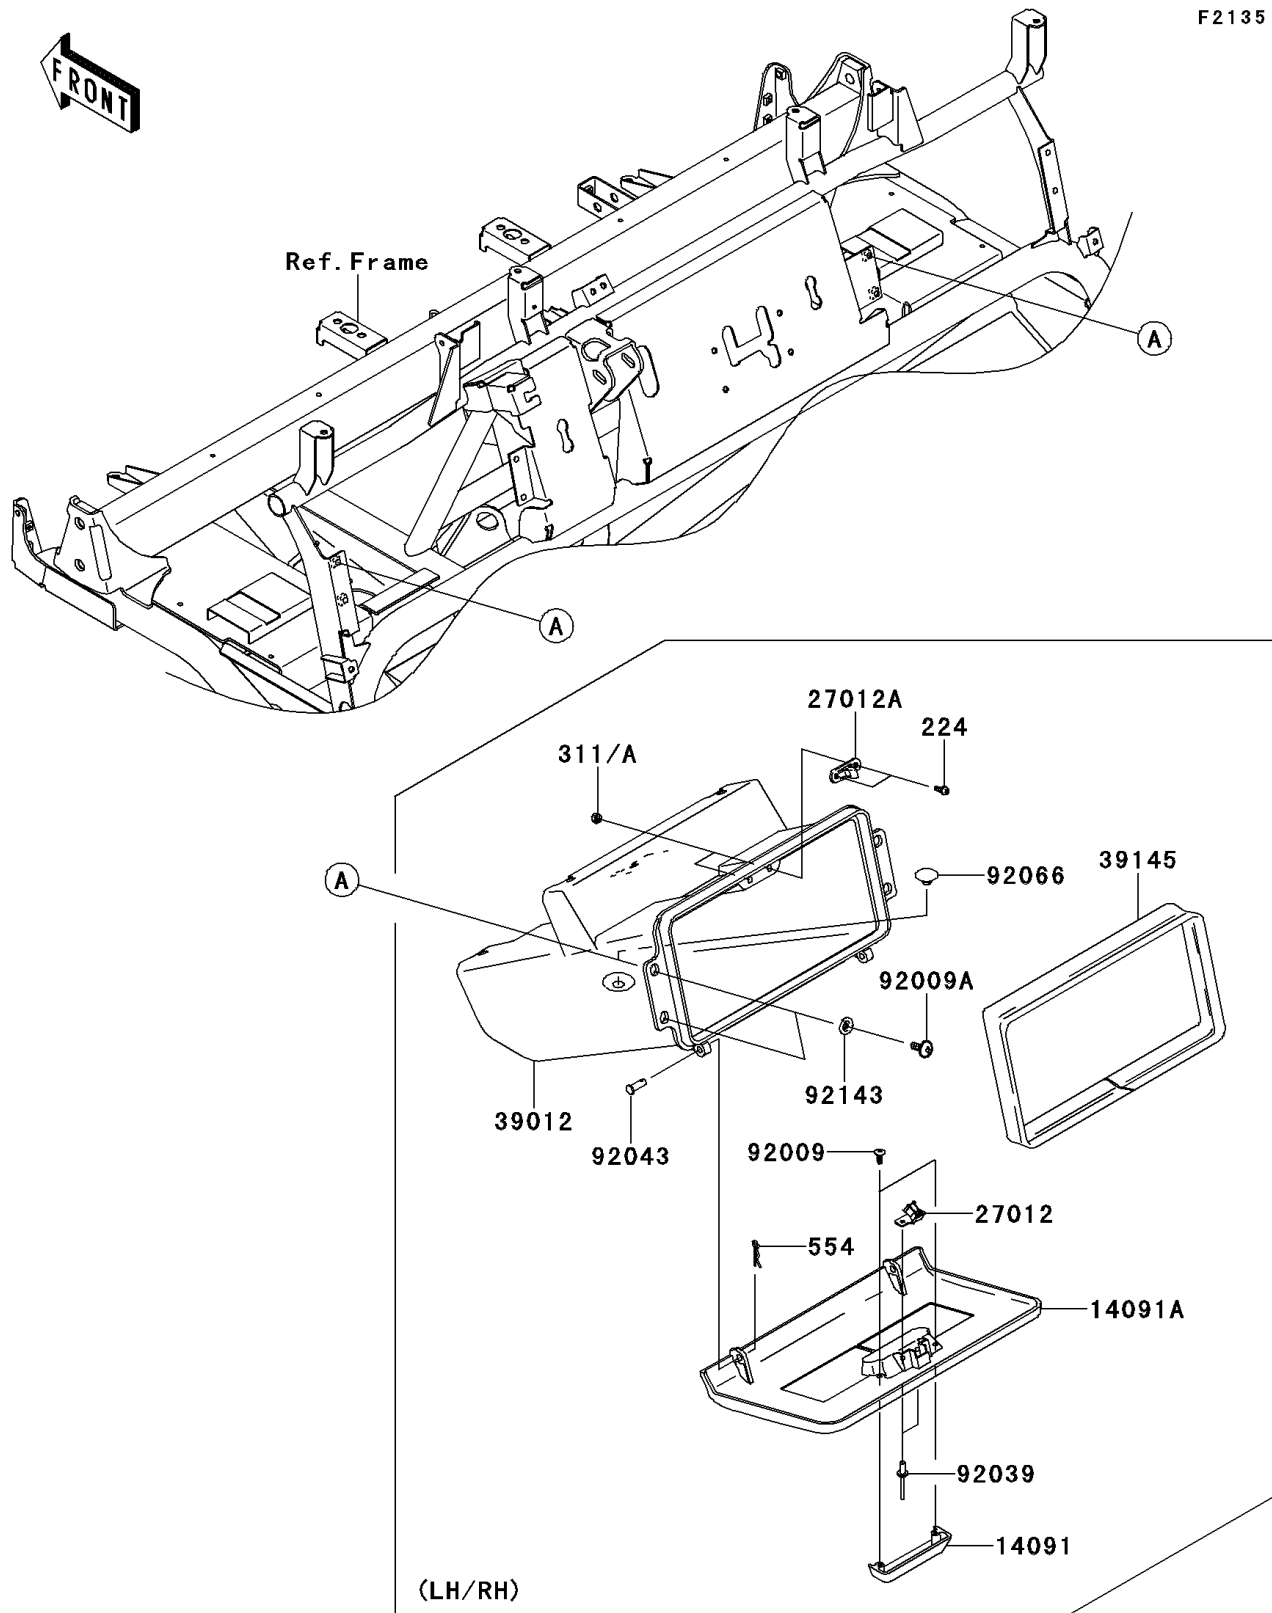

2012 MULE™ 4000 PARTS DIAGRAM

Front Box

F2135

2012 MULE™ 4000 PARTS LIST

Front Box

ITEM NAME	PART NUMBER	QUANTITY
SCREW-PAN-WP-CROS,4X12 (Ref # 224)	224AB0412	1
NUT-HEX (Ref # 311)	311AA0400	1
PIN-SNAP (Ref # 554)	554DA0600	1
COVER,STORAGE GRIP,F.BLACK (Ref # 14091)	14091-1659-6Z	1
COVER,CONTROL PANEL,F.BLACK (Ref # 14091A)	14091-1660-6Z	1
HOOK (Ref # 27012)	27012-1607	1
HOOK (Ref # 27012A)	27012-1612	1
CASE-STORAGE,F.BLACK (Ref # 39012)	39012-1061-6Z	1
TRIM-SEAL,L=774 (Ref # 39145)	39145-1130	1
SCREW,TAPPING,4X12 (Ref # 92009)	92009-1444	1
SCREW,6X16 (Ref # 92009A)	92009-1621	1
RIVET (Ref # 92039)	92039-1041	1
PIN,6X14.5 (Ref # 92043)	92043-125	1
PLUG (Ref # 92066)	92066-1485	1
COLLAR (Ref # 92143)	92143-1087	1