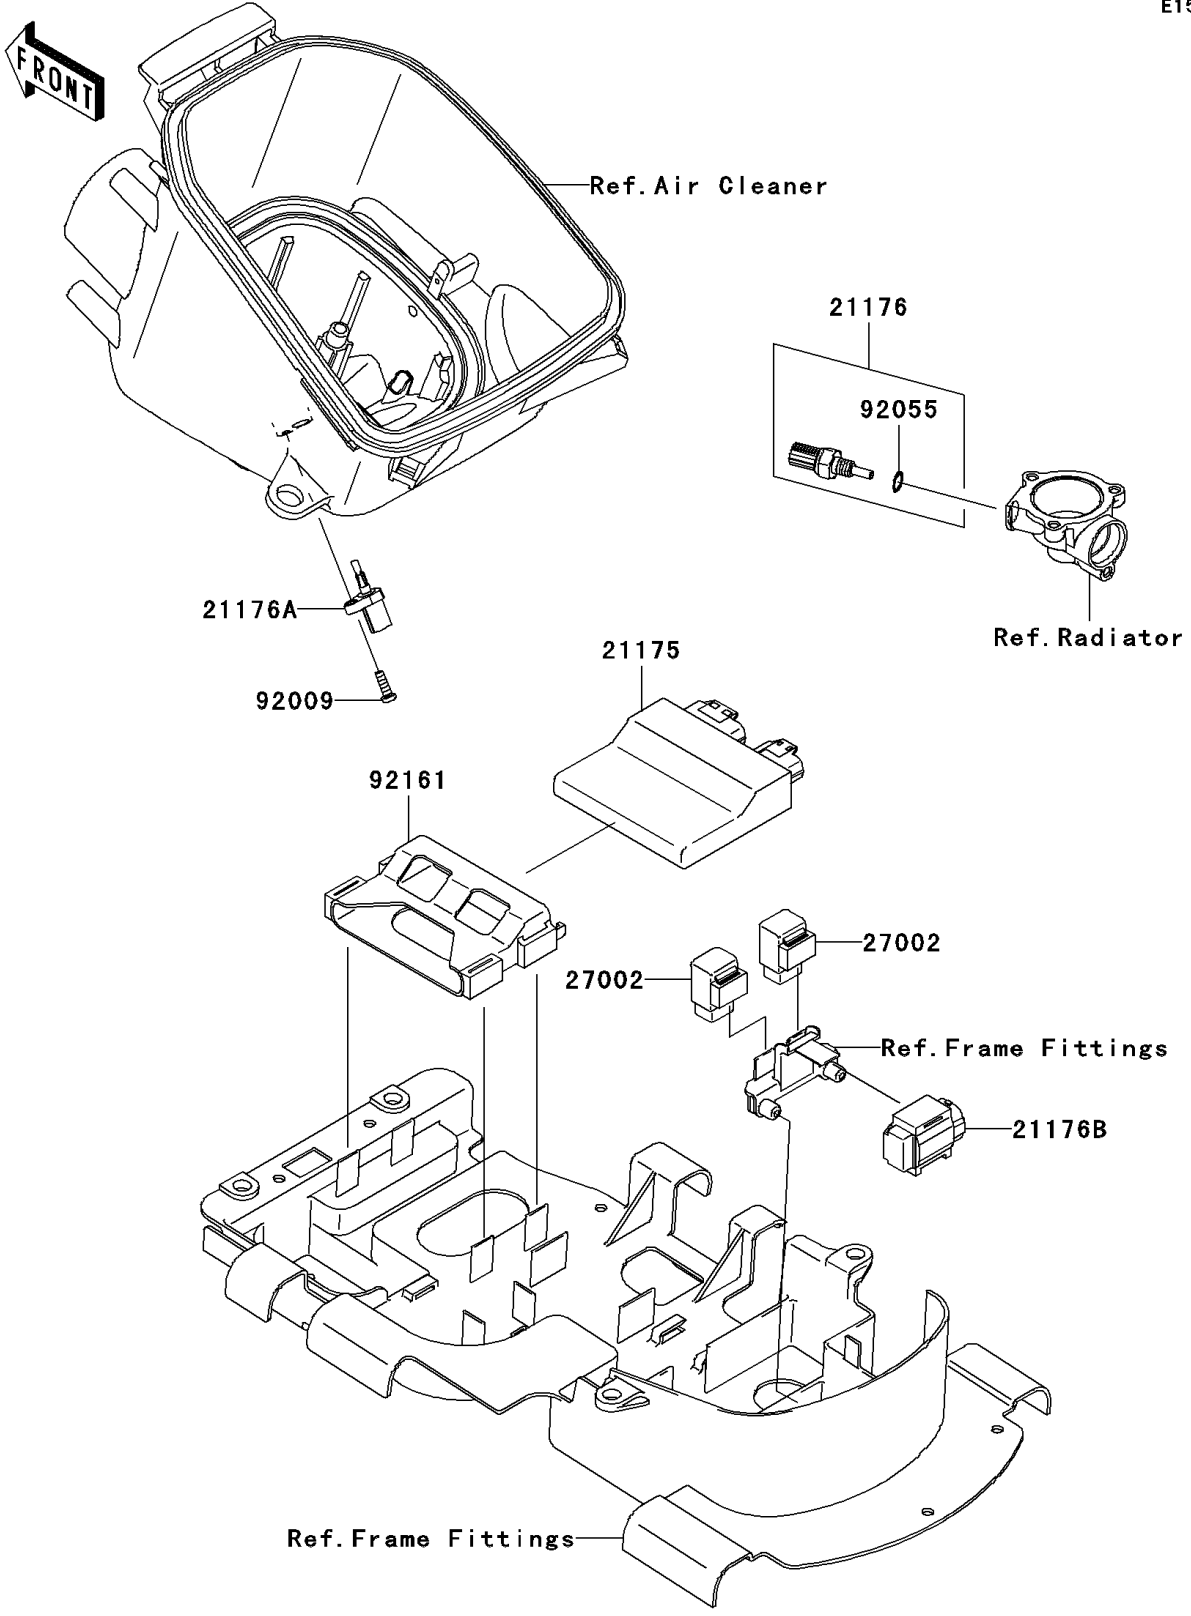

2008 Brute Force[®] 750 4x4i PARTS DIAGRAM

Fuel Injection

E1530

2008 Brute Force® 750 4x4i PARTS LIST

Fuel Injection

ITEM NAME	PART NUMBER	QUANTITY
CONTROL UNIT-ELECTRONIC (Ref # 21175)	21175-0273	1
SENSOR,WATER TEMP (Ref # 21176)	21176-0009	1
SENSOR,AIR TEMPERATURE (Ref # 21176A)	21176-0048	1
SENSOR,VEHICLE-DOWN (Ref # 21176B)	21176-0066	1
RELAY-ASSY (Ref # 27002)	27002-1062	2
SCREW,TAPPING,5X16 (Ref # 92009)	92009-1984	1
RING-O,9.5X1.9 (Ref # 92055)	92055-0016	1
DAMPER (Ref # 92161)	92161-0465	1